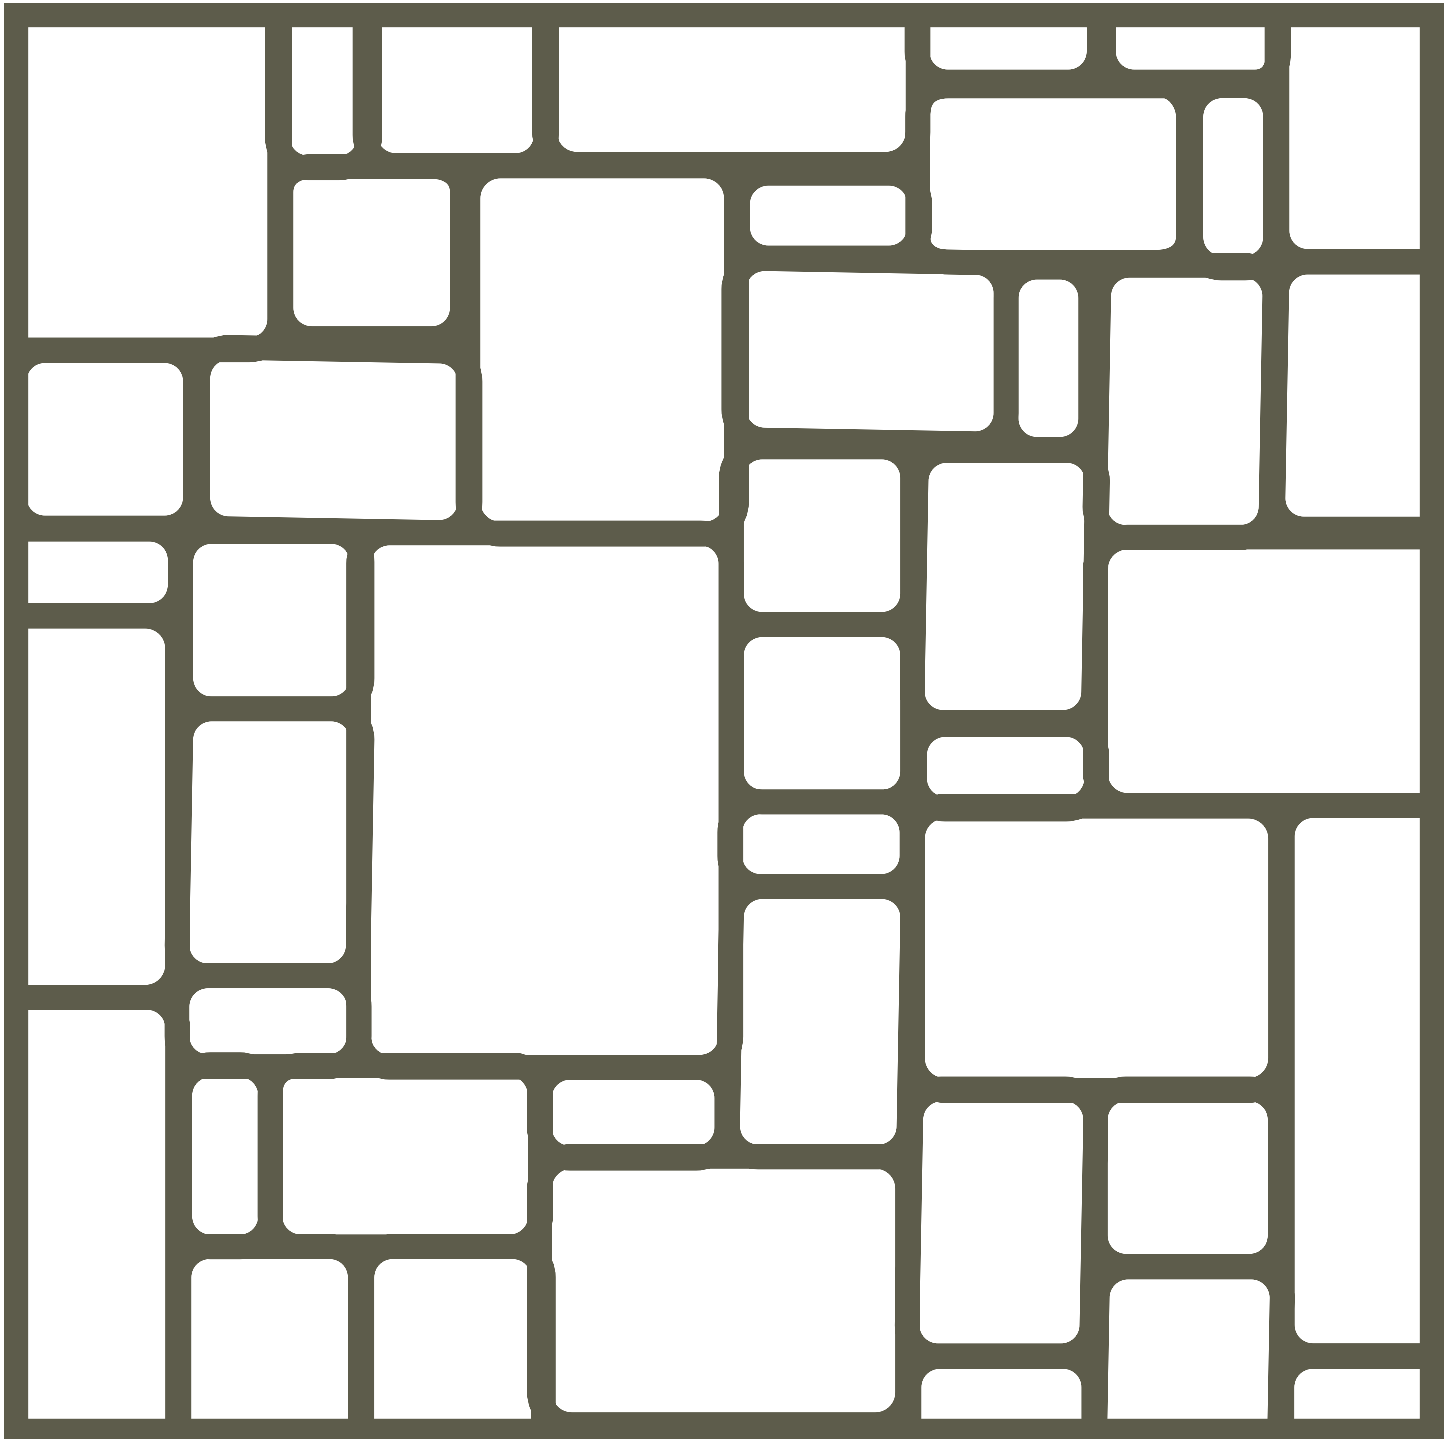

DesignPAVE®

FLINT RIDGE PAVERS

Muster D

40% Small Sq.

60% Standard Rec.

DesignPAVE®

FLINT RIDGE PAVERS

3 Piece Random

51% Standard Rec.

11% Small Rec.

38% Small Sq.

DesignPAVE®

FLINT RIDGE PAVERS

6 Piece Random

29% Jumbo Rec.

18% Standard Rec.

18% Large Sq.

17% Large Rec.

7% Small Rec.

11% Small Sq.

DesignPAVE®

FLINT RIDGE PAVERS

Muster K

28% Small Sq.