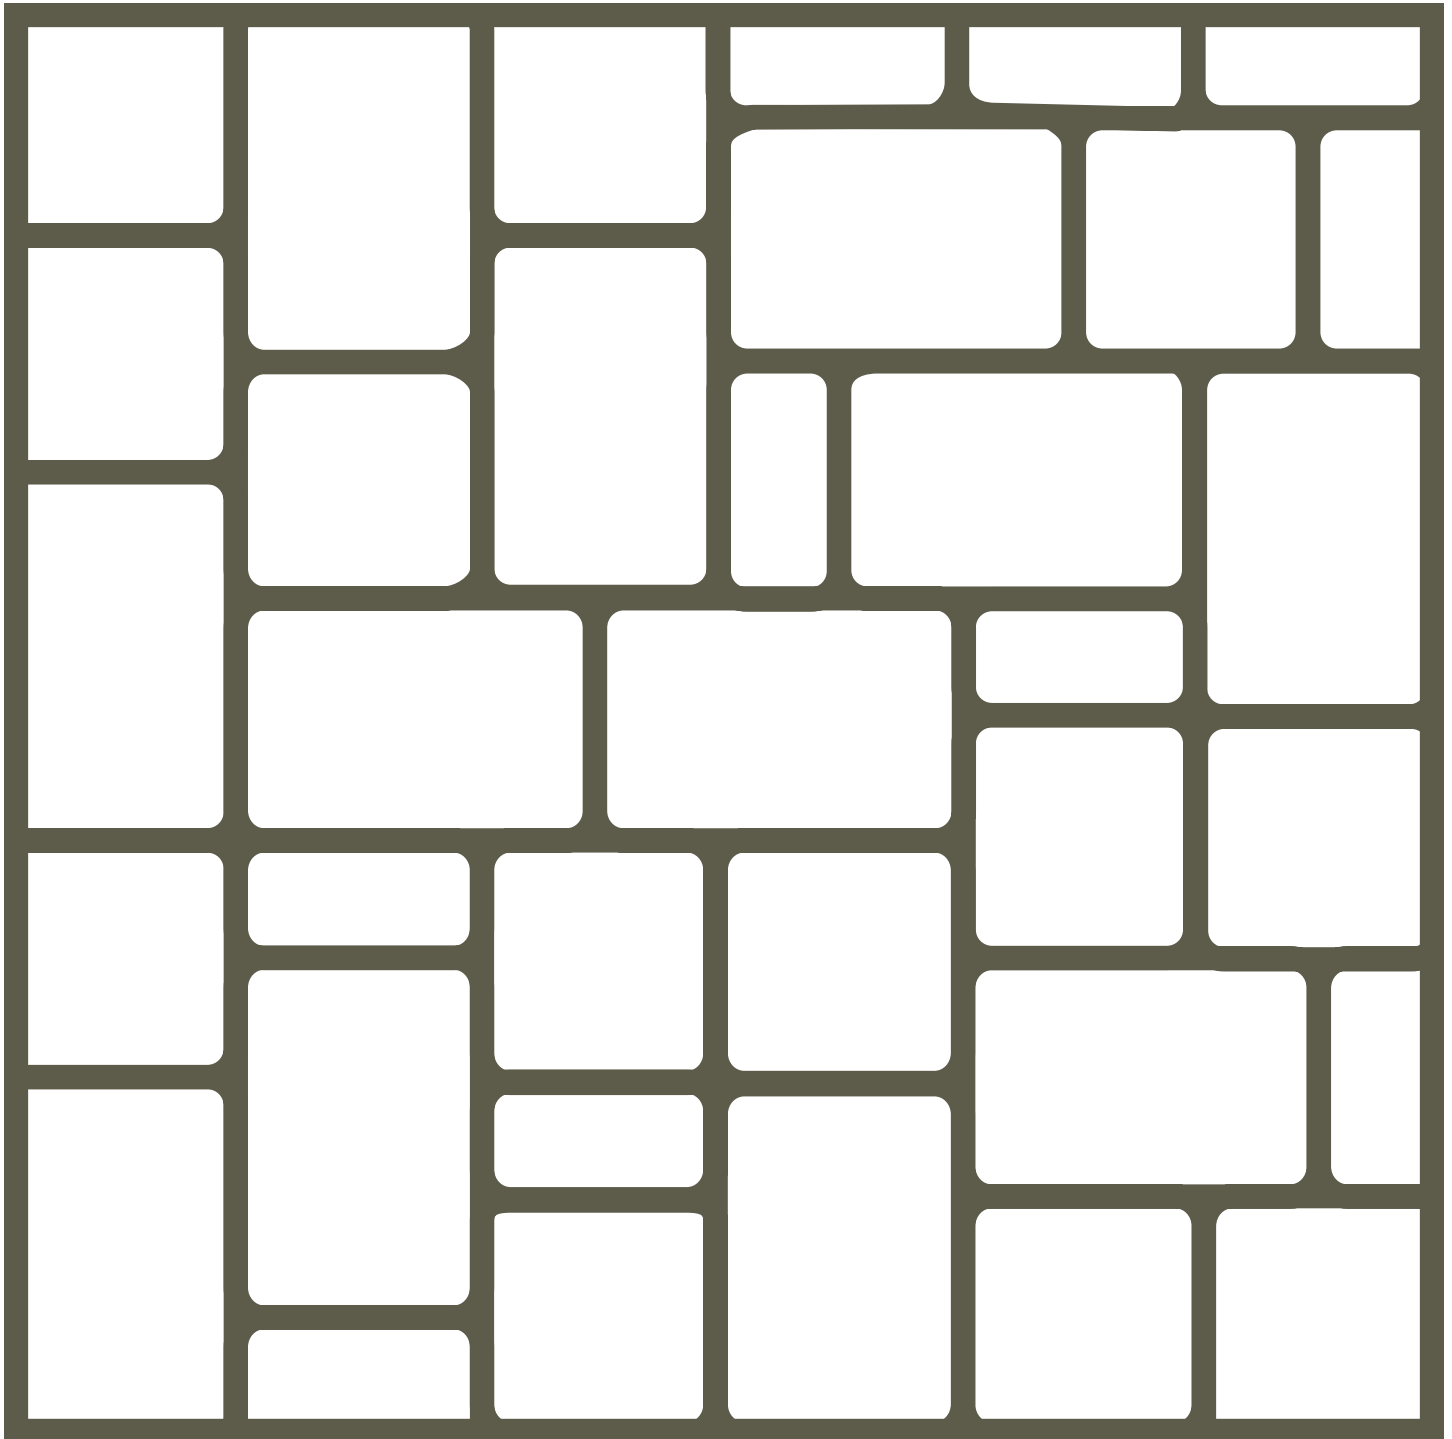

DesignPAVE®

FLINT RIDGE PAVERS

Muster D

40% Small Sq.

60% Standard Rec.

DesignPAVE®

FLINT RIDGE PAVERS

3 Piece Random

51% Standard Rec.

11% Small Rec.

38% Small Sq.

DesignPAVE®

FLINT RIDGE PAVERS

6 Piece Random

29% Jumbo Rec.

18% Standard Rec.

18% Large Sq.

17% Large Rec.

7% Small Rec.

11% Small Sq.

DesignPAVE®

FLINT RIDGE PAVERS

Muster K

28% Small Sq.