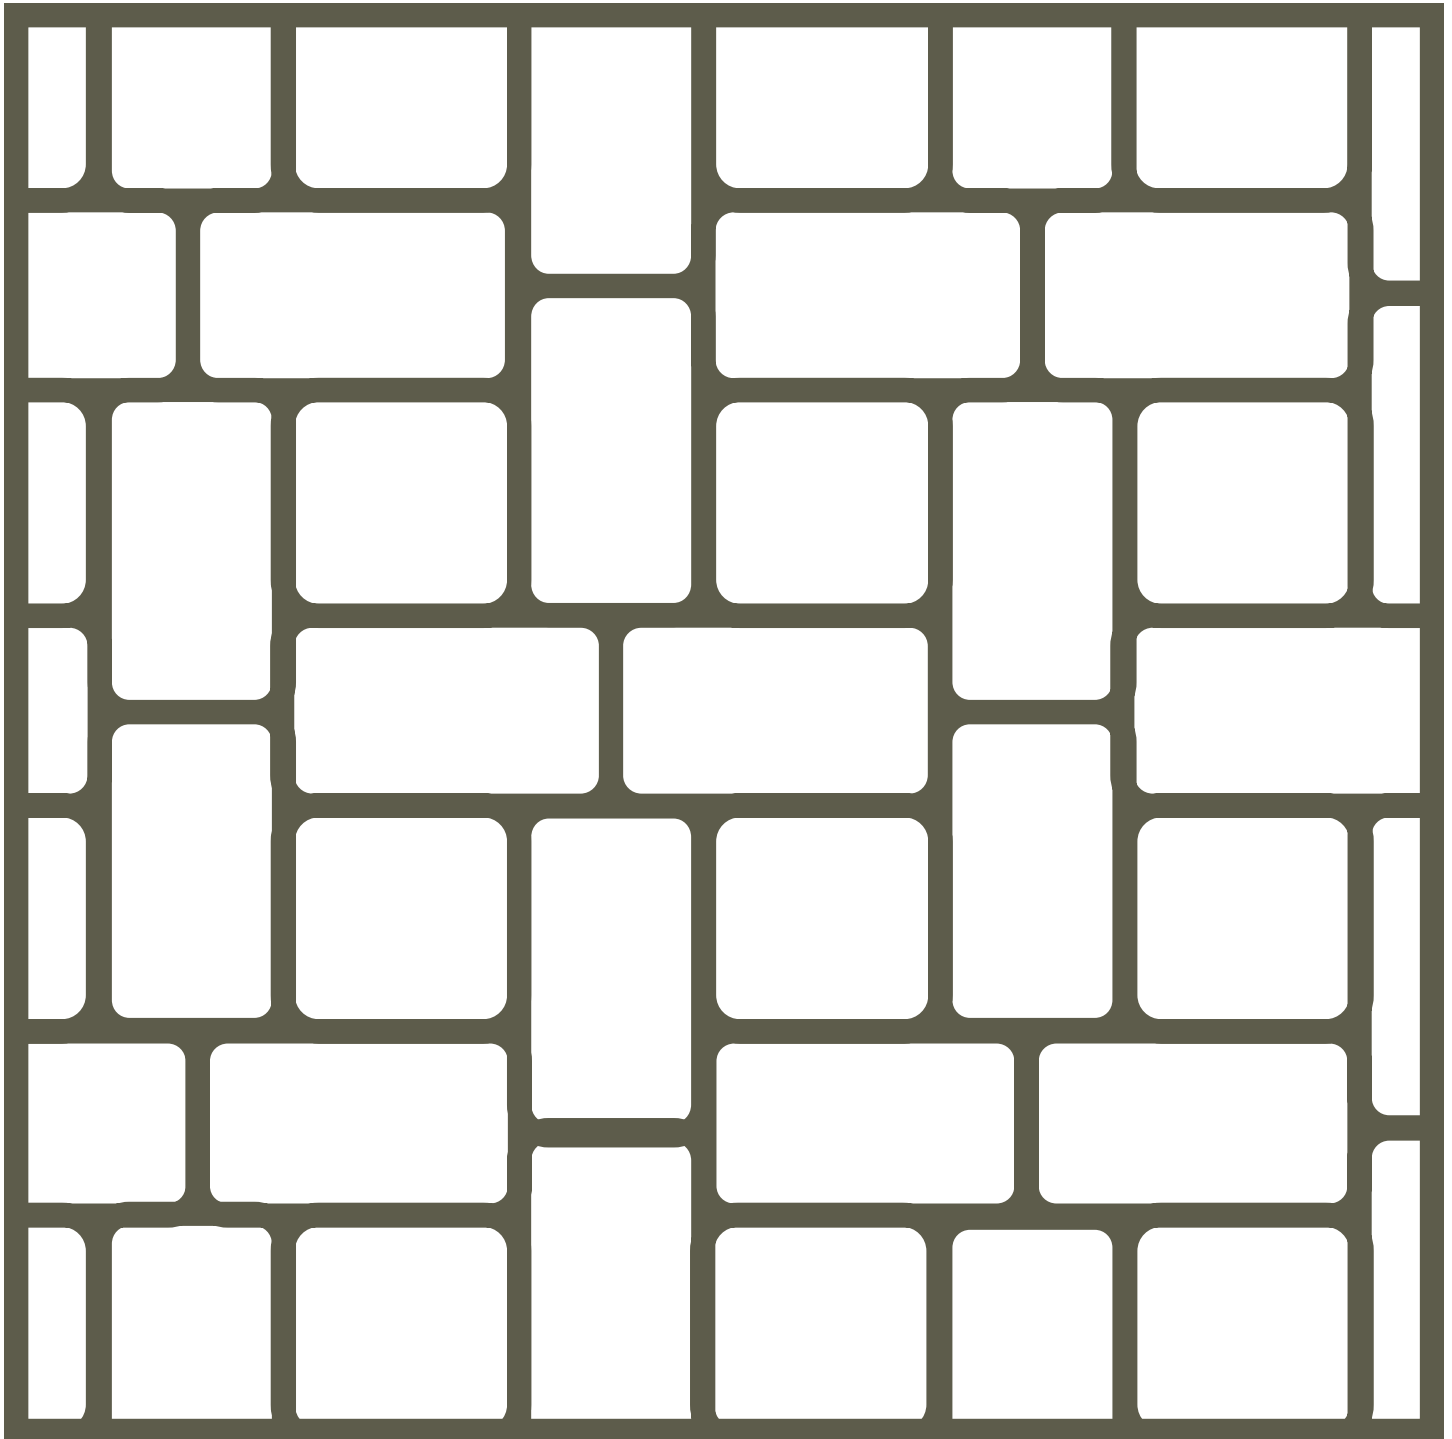

DesignPAVE®

VINTAGE FLINT RIDGE PAVERS

Muster D

40% Small Sq.

60% Standard Rec.

DesignPAVE®

VINTAGE FLINT RIDGE PAVERS

Muster K

28% Small Sq.

72% Standard Rec.

DesignPAVE®

VINTAGE FLINT RIDGE PAVERS

3 Piece Random

51% Standard Rec.

11% Small Rec.

38% Small Sq.