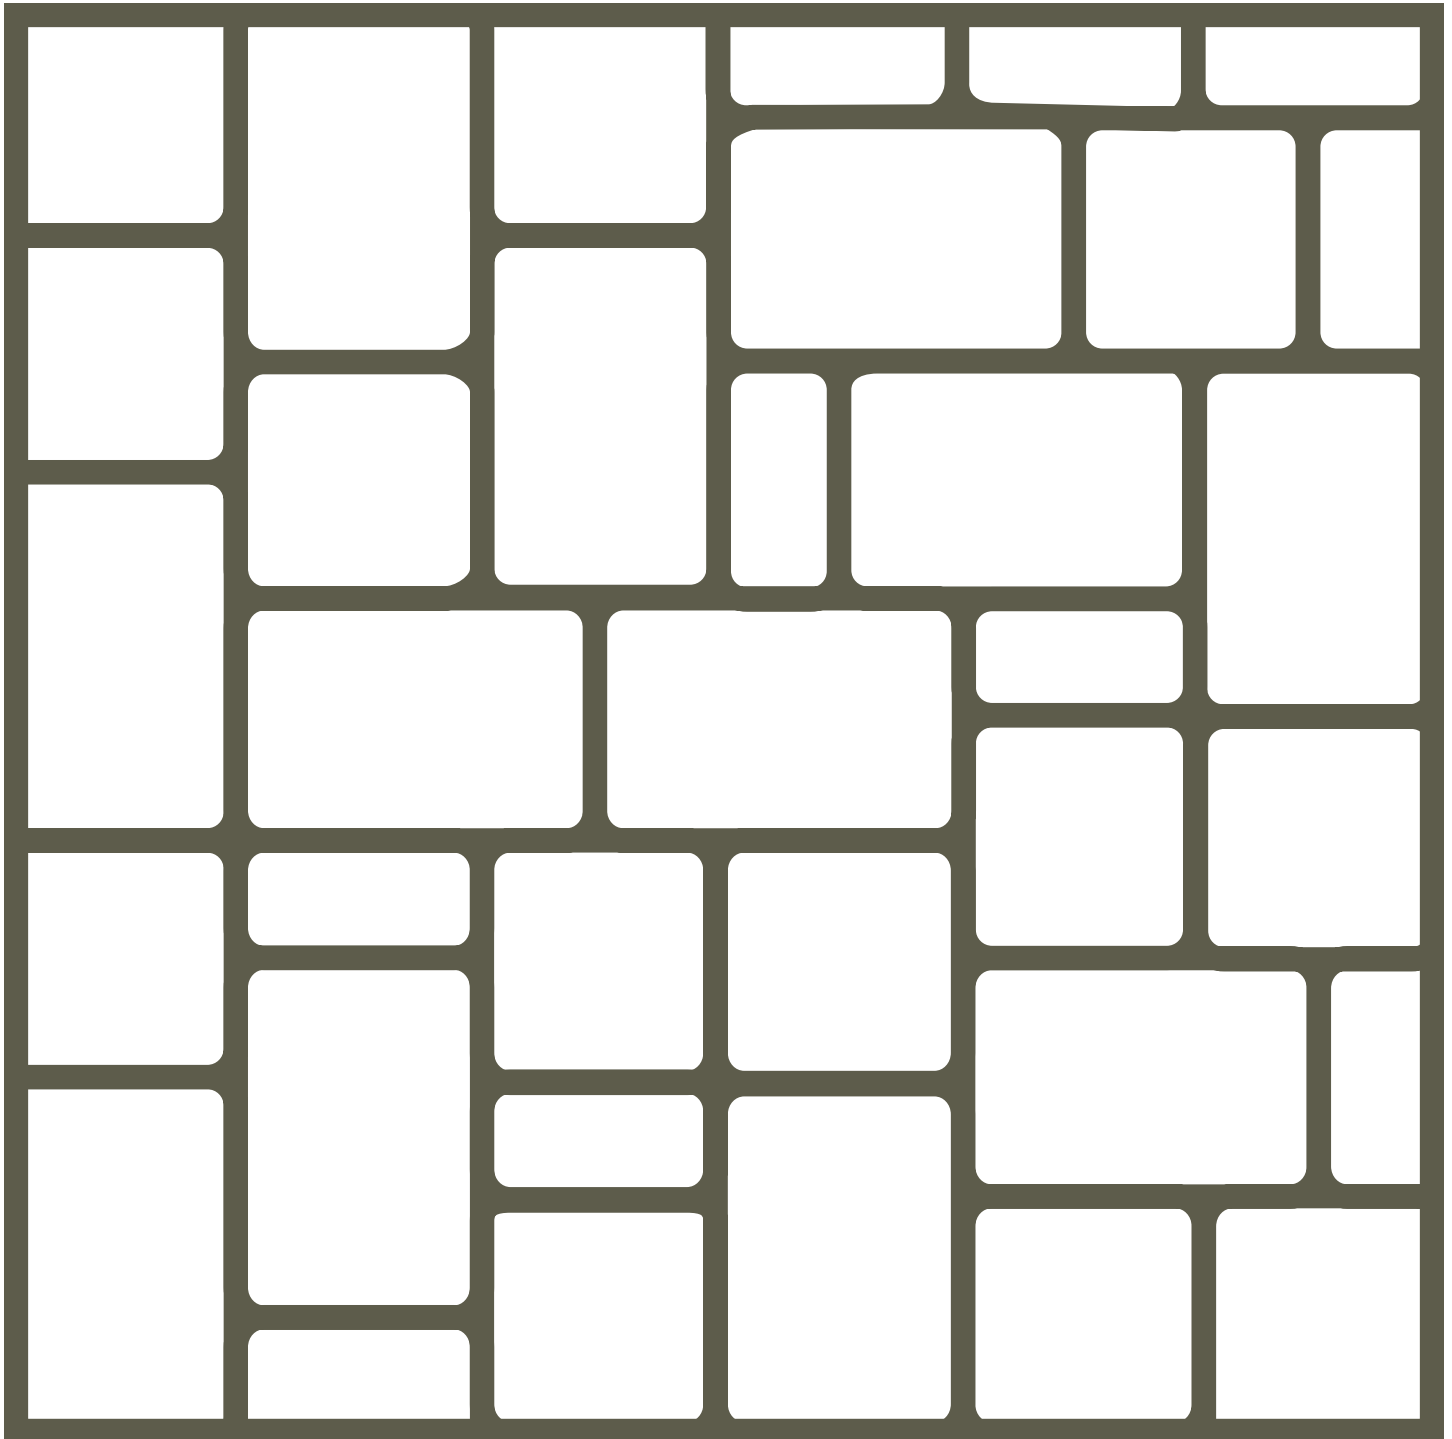

DesignPAVE®

VINTAGE FLINT RIDGE PAVERS

Muster D

40% Small Sq.

60% Standard Rec.

DesignPAVE®

VINTAGE FLINT RIDGE PAVERS

Muster K

28% Small Sq.

72% Standard Rec.

DesignPAVE®

VINTAGE FLINT RIDGE PAVERS

3 Piece Random

51% Standard Rec.

11% Small Rec.

38% Small Sq.