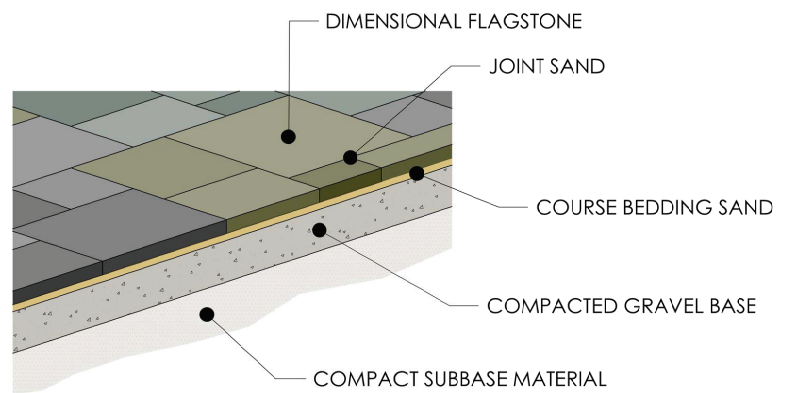

The
DIMENSIONAL FLAGSTONE
Collection

ROSETTA[®] THE LOOK AND FEEL OF NATURE

inviting, enhancing, enduring
www.discoverrosetta.com

The DIMENSIONAL FLAGSTONE Collection

FEATURES

- Authentic, natural, slate texture
- 6 unique shapes, 24 unique stone textures
- All sizes on every pallet = simple installation
- Uniform thickness and accurate dimensions = Fast installation and a beautiful end result
- Consistent 2" thickness.

LAYER OF PALLET

DIMENSIONAL FLAGSTONE PALLET:

- 98 sf / pallet
- 2350# / pallet
- 8 layers / pallet
- One layer = 1 pattern

COLORS

Bluestone Blend Cuyahoga Blend Scioto Blend

OBERFIELDS LLC
 Central Ohio and Select Distributors
 614.252.0955 800.845.7644 | oberfields.com