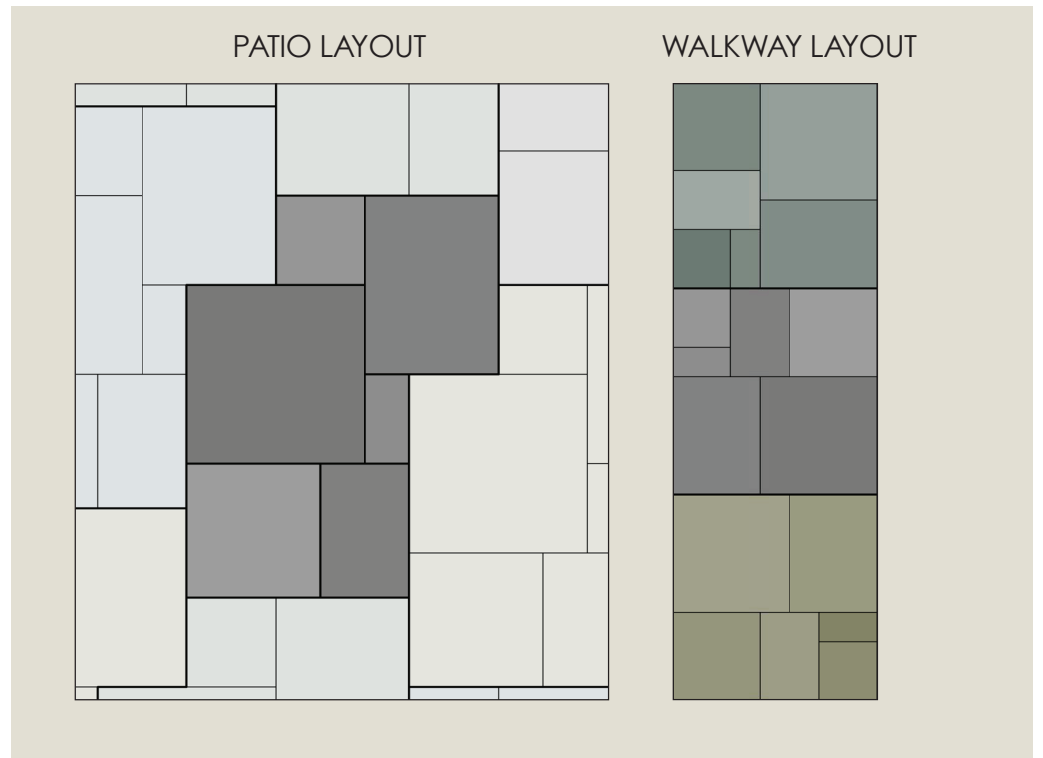

The
DIMENSIONAL FLAGSTONE
Collection

ROSETTA[®] THE LOOK AND FEEL OF NATURE

inviting, enhancing, enduring
www.discoverrosetta.com

The DIMENSIONAL FLAGSTONE Collection

FEATURES

- Authentic, natural, slate texture
- 6 unique shapes, 24 unique stone textures
- All sizes on every pallet = simple installation
- Uniform thickness and accurate dimensions = Fast installation and a beautiful end result
- Consistent 2" thickness.

LAYER OF PALLET

DIMENSIONAL FLAGSTONE PALLET:

- 98 sf / pallet
- 2350# / pallet
- 8 layers / pallet
- One layer = 1 pattern

COLORS

Bluestone Blend Cuyahoga Blend Scioto Blend

OBERFIELDS LLC
 Central Ohio and Select Distributors
 614.252.0955 800.845.7644 | oberfields.com