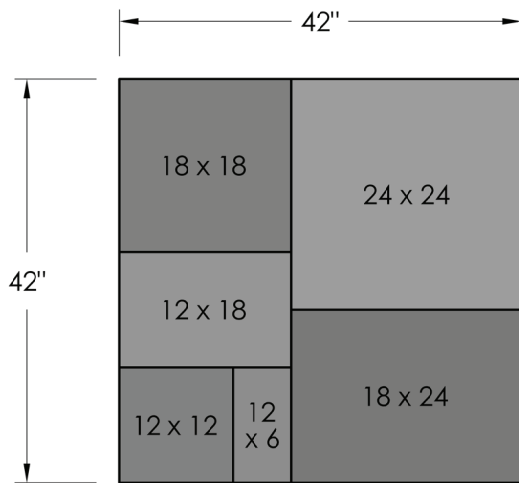

The
DIMENSIONAL FLAGSTONE
Collection

ROSETTA[®] THE LOOK AND FEEL OF NATURE

inviting, enhancing, enduring
www.discoverrosetta.com

The DIMENSIONAL FLAGSTONE Collection

FEATURES

- Authentic, natural, slate texture
- 6 unique shapes, 24 unique stone textures
- All sizes on every pallet = simple installation
- Uniform thickness and accurate dimensions = Fast installation and a beautiful end result
- Consistent 2" thickness.

LAYER OF PALLET

DIMENSIONAL FLAGSTONE PALLET:

- 98 sf / pallet
- 2350# / pallet
- 8 layers / pallet
- One layer = 1 pattern

COLORS

Bluestone Blend Cuyahoga Blend Scioto Blend

OBERFIELDS LLC
 Central Ohio and Select Distributors
 614.252.0955 800.845.7644 | oberfields.com