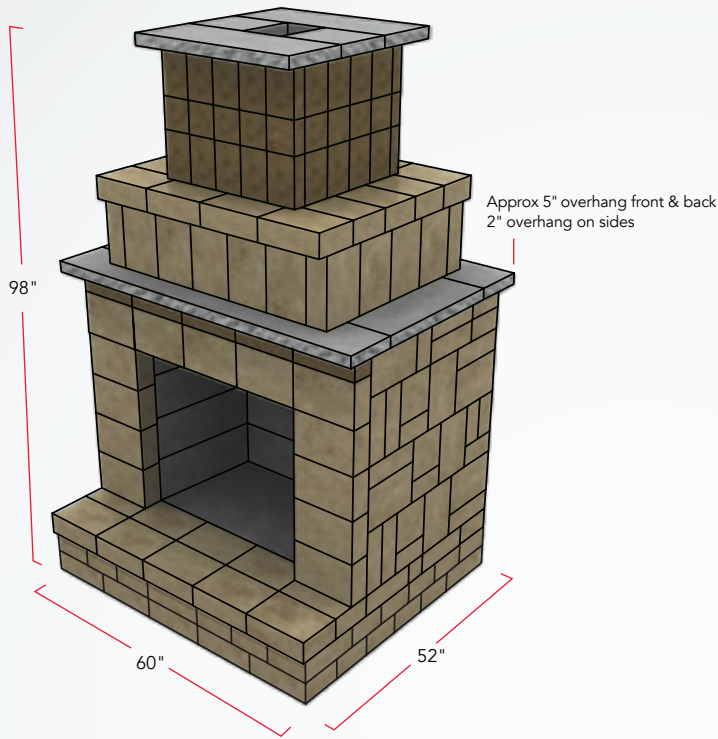

EDINGTON® FIREPLACE KIT

KITS

OVERALL DIMENSIONS

98" H x 60" W x 52" D

The Edington Fireplace Kit has everything you need to create a stunning focal point to your outdoor living space. With 3 color options that coordinate with the Washington pavers, your fireplace will be a cozy, beautiful addition to any hardscape.

COLOR OPTION 1

**Canyon Creek Blend
Edingtons**

**Canyon Creek Blend
Vintage Washingtons**

Cuyahoga Blend Mantle

COLOR OPTION 2

**Earth Blend
Edingtons**

**Earth Blend
Vintage Washingtons**

Cuyahoga Blend Mantle