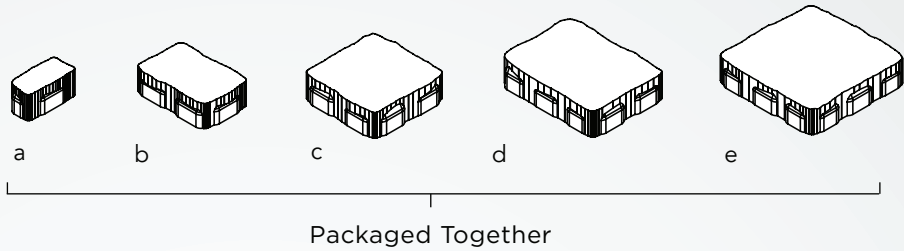

PRODUCT SPECS

- a) Lifestyle A – 5¹⁵/₁₆" x 2¹⁵/₁₆"
- b) Lifestyle B – 5¹⁵/₁₆" x 8⁷/₈"
- c) Lifestyle C – 8⁷/₈" x 8⁷/₈"
- d) Lifestyle D – 8⁷/₈" x 11¹⁵/₁₆"
- e) Lifestyle E – 11¹⁵/₁₆" x 11¹⁵/₁₆"

All Lifestyle pavers are 2³/₄" thick
All Lifestyle pavers are sold by layer
or cube, not by piece.