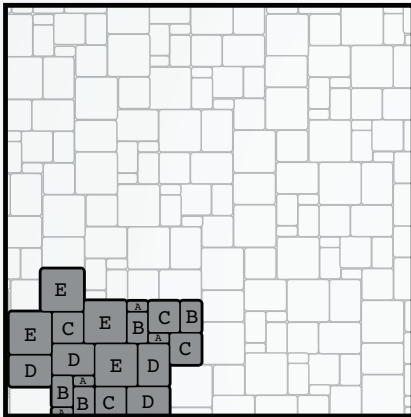

PATTERNS

Pattern 1