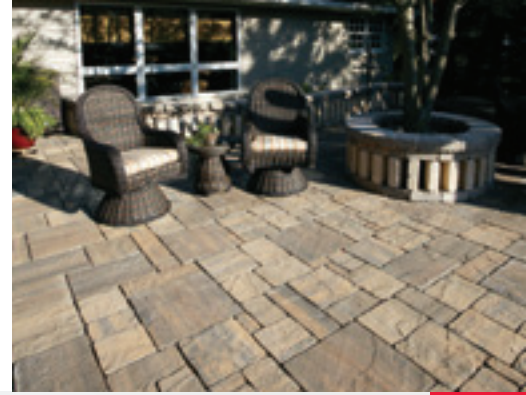

Add character with our Lifestyle® pavers. This face-mix paver offers five various sizes to create a texture rich paving option that is loaded with character.

LIFESTYLE®

PREMIUM  
CONCRETE  
PAVERS

## APPLICATIONS

Pedestrian or light vehicular traffic, residential driveways,  
 patios, borders and swimming pool decks.