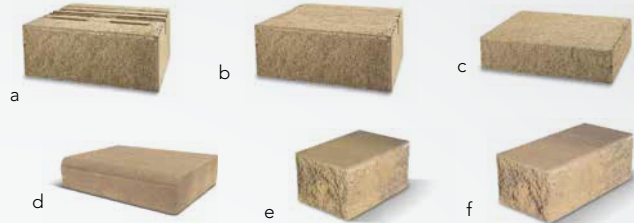

NON-WEATHERED VERSA-LOK®

When looking for a retaining wall unit that is engineered to retain heavy loads, Versa-Lok's® solid unit durability is the perfect fit. Versa-Lok® is the only solid, true top to bottom pinned system on the market. It's durable, design friendly, and virtually maintenance free attributes handle the harshest conditions.

APPLICATIONS

Residential or commercial engineered retaining wall applications.

PACKAGING INFO

PRODUCT	WEIGHT PER SQ. FT.	UNITS PER SQ. FT.	UNITS PER BAND	UNITS PER CUBE	WEIGHT PER CUBE	SQ. FT. PER UNIT	SQ. FT. PER BAND	SQ. FT. PER CUBE	COLORS STOCKED
Non-Weathered Versa-Lok® Standard	123	1.50	N/A	36	2952	0.667	N/A	24.00	Antique, Canyon Creek, Charcoal, Chestnut, Desert Sand, Earth, Flagstone, Granite, Gray
Non-Weathered Versa-Lok® Smooth Top Standard	123	1.50	N/A	36	2952	0.667	N/A	24.00	Antique, Canyon Creek, Charcoal, Chestnut, Desert Sand, Earth, Flagstone, Granite, Gray
Non-Weathered Rectangular Retaining Wall Cap	51	N/A	N/A	60	2880	N/A	N/A	N/A	Antique, Canyon Creek, Charcoal, Chestnut, Desert Sand, Earth, Flagstone, Granite, Gray
Non-Weathered Versa-Lok® Bullnose Cap	51	N/A	N/A	60	2880	N/A	N/A	N/A	Antique, Canyon Creek, Charcoal, Chestnut, Desert Sand, Earth, Flagstone, Granite, Gray
Non-Weathered Versa-Lok® Solid Corner	41	3.00	N/A	72	2952	N/A	N/A	N/A	Antique, Canyon Creek, Charcoal, Chestnut, Desert Sand, Earth, Flagstone, Granite, Gray
Non-Weathered Versa-Lok® Full Return Corner	48	N/A	N/A	54	2592	N/A	N/A	N/A	Antique, Canyon Creek, Charcoal, Chestnut, Desert Sand, Earth, Flagstone, Granite, Gray