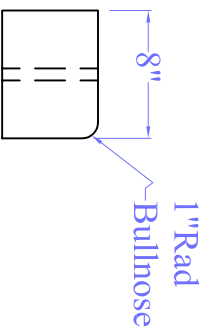

*** Bullnose on outside of radius

Type: 5' Radius
Outside Curve
Curbing
Width: 8"
Height: 6"
Length: 48"
Number of Molds
Available: 3

Item Number:
P2080000000000000

Mold Number:
5' Rad Outside Curb

No.	Revision/Phase	Date

Prepared and Printed by:
Oberfield's, INC.
1165 Alum Creek Dr.
Columbus, OH 43209
800-845-7644

Oberfield Precast
Concrete

Part	Part
4-28-06	
1" = 1'-0"	