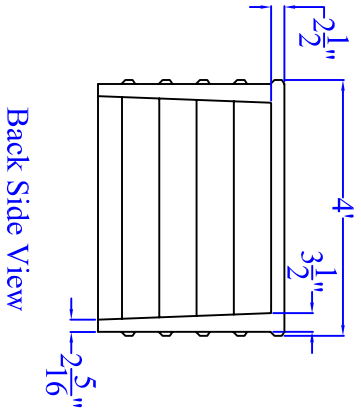

Type: 5 Step
24" Platform

Width: 48"
Height: 35"
Length: 72"

Number of Molds
Available: Various

Item Number:
S05724
Mold Number:
Various

No.	Revision/Phase	Date

For Sales and Orders
Oberfield's, INC.
1165 Alum Creek Dr.
Columbus, OH 43209
800-845-7644

Oberfield Precast
Concrete

Model	Material
1-25-06	

1" = 0"