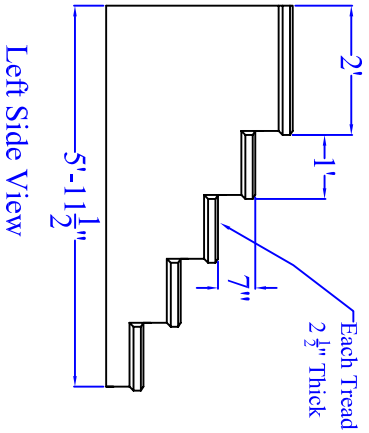

Type: 5 Step
24" Platform

Width: 48"
Height: 35"
Length: 72"

Number of Molds
Available: Various

Item Number:
S05724
Mold Number:
Various

No.	Revision/Phase	Date

For Sales and Orders
Oberfield's, INC.
1165 Alum Creek Dr.
Columbus, OH 43209
800-845-7644

Oberfield Precast
Concrete

Model	Material
1-25-06	

1" = 0"