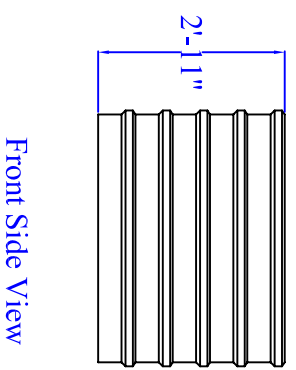

Type: 5 Step
24" Platform

Width: 48"
Height: 35"
Length: 72"

Number of Molds
Available: Various

Item Number:
S05724
Mold Number:
Various

No.	Revision/Phase	Date

For Sales and Orders
Oberfield's, INC.
1165 Alum Creek Dr.
Columbus, OH 43209
800-845-7644

Oberfield Precast
Concrete

Model	Material
1-25-06	

1" = 0"