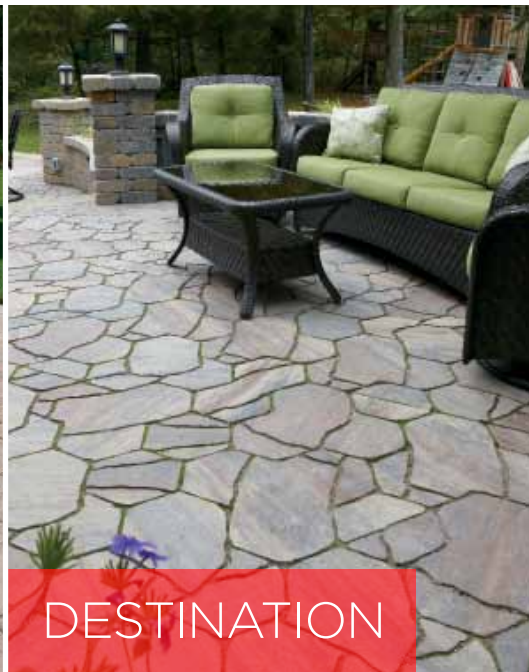

TRANQUILITY

DESTINATION

UNITY

- a) **Tranquility A** - 9¹/₄" x 4⁵/₈"
  - b) **Tranquility B** - 9¹/₄" x 9¹/₄"
  - c) **Tranquility C** - 14" x 9³/₄"
  - d) **Tranquility D** - 14" x 14"
  - e) **Tranquility E** - 18¹/₄" x 9³/₄"
2. All Tranquility pavers are 2³/₄" thick
   Colors: Haven, Serenity, Timeless

- a) **Destination A** - 3¹/₈" H (D & L Vary)
  - b) **Destination B** - 3¹/₈" H (D & L Vary)
  - c) **Destination C** - 3¹/₈" H (D & L Vary)
  - d) **Destination D** - 3¹/₈" H (D & L Vary)
  - e) **Destination E** - 3¹/₈" H (D & L Vary)
  - f) **Destination F** - 3¹/₈" H (D & L Vary)
  - g) **Destination G** - 3¹/₈" H (D & L Vary)
  - h) **Destination H** - 3¹/₈" H (D & L Vary)
  - i) **Destination I** - 3¹/₈" H (D & L Vary)
2. All Destination pavers are 3¹/₈" thick
   Colors: Haven, Serenity, Timeless

- a) **Unity Paver** - 4" x 8"
2. All Unity pavers are 2³/₄" thick
   Colors: Homecoming, Reflection, Vision
   Stocked in Rough texture only

COLORS

Due to variations in printing, color selection should always be chosen from actual product samples.

Pavers available in additional textures. Special order only.

614-252-0955
937-885-3711
800-845-7644

Fax 740-363-7644
www.oberfields.com