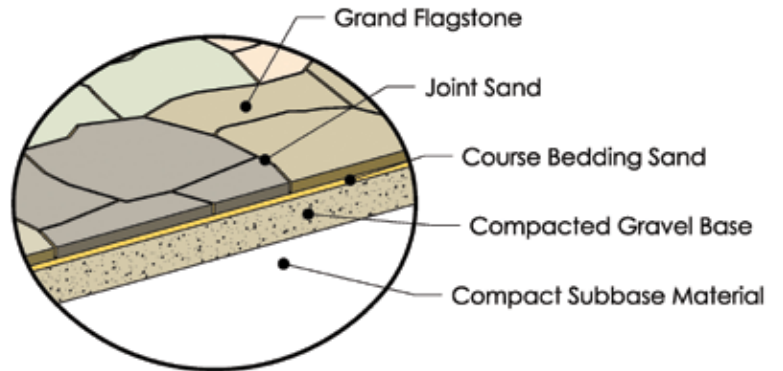

The
GRAND FLAGSTONE
Collection

ROSETTA® THE LOOK AND FEEL OF NATURE

FEATURES

- Beautiful natural stone texture.
- 15 unique shapes replicate large, irregular flagstone.
- Fast installation with easy-to-install pattern.
- Uniform thickness (1.75") = comfortable end result.
- High strength concrete = long term durability.
- Multiple natural color blends available.

GRAND FLAGSTONE PACKAGING

Note: Outside dimensions of each layer are identical to all other layers, allowing any layer to be used anywhere in the pattern.

- 1 pallet = 88 s.f. (assumes 3/8" joint)
- 8 layers per pallet
- 2,160 lbs. per pallet
- Each pallet contains 2ea of the following layers: