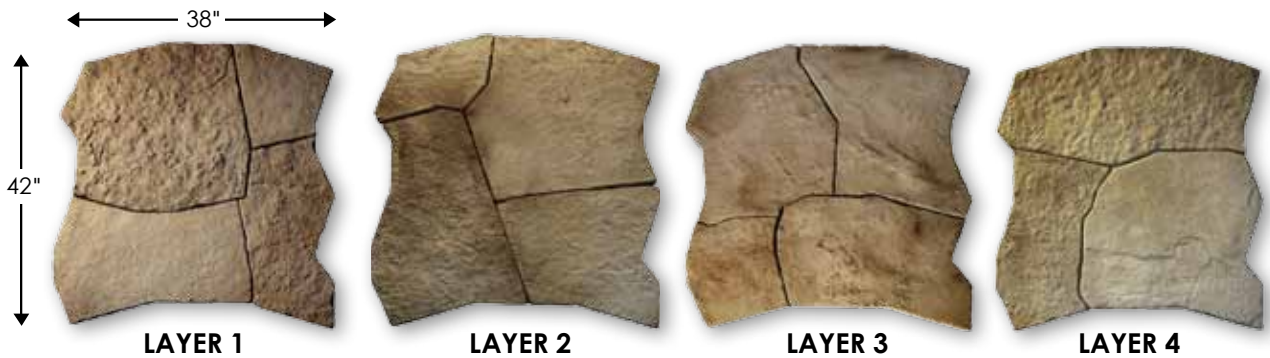

The
GRAND FLAGSTONE
Collection

ROSETTA® THE LOOK AND FEEL OF NATURE

FEATURES

- Beautiful natural stone texture.
- 15 unique shapes replicate large, irregular flagstone.
- Fast installation with easy-to-install pattern.
- Uniform thickness (1.75") = comfortable end result.
- High strength concrete = long term durability.
- Multiple natural color blends available.

GRAND FLAGSTONE PACKAGING

Note: Outside dimensions of each layer are identical to all other layers, allowing any layer to be used anywhere in the pattern.

- 1 pallet = 88 s.f. (assumes 3/8" joint)
- 8 layers per pallet
- 2,160 lbs. per pallet
- Each pallet contains 2ea of the following layers:

COLORS

PATIO LAYOUT

WALKWAY LAYOUT