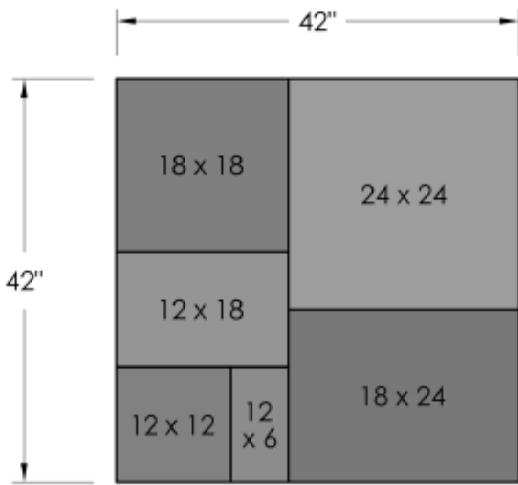

The
DIMENSIONAL FLAGSTONE
Collection

ROSETTA[®]

THE LOOK AND FEEL OF NATURE

FEATURES

- Authentic, natural, slate texture
- 6 unique shapes, 24 unique stone textures
- All sizes on every pallet = simple installation
- Uniform thickness and accurate dimensions = Fast installation and a beautiful end result
- Consistent 2" thickness.

LAYER OF PALLET

DIMENSIONAL FLAGSTONE PALLET:

- 98 sf / pallet
- 2350# / pallet
- 8 layers / pallet
- One layer = 1 pattern

PATIO LAYOUT

WALKWAY LAYOUT

COLORS

Bluestone Blend

Cuyahoga Blend