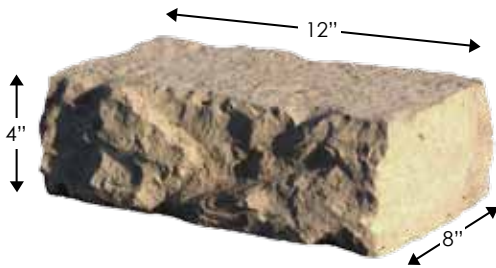

The
DIMENSIONAL WALL
Collection

ROSETTA®

THE LOOK AND FEEL OF NATURE

FEATURES

- Hand-hewn stone texture.
- Consistant dimensions.
- Perfect for retaining walls, freestanding walls, edging, columns and more.
- Natural stone texture on five sides.

DIMENSIONAL STRAIGHT BLOCK

DIMENSIONAL WEDGE BLOCK

*Dimensions are nominal

DIMENSIONAL STRAIGHT PALLET

- 75 pieces / pallet
- 28# / piece
- 2100# / pallet

DIMENSIONAL WEDGE PALLET

- 100 pieces / pallet
- 20# / piece
- 2000# / pallet