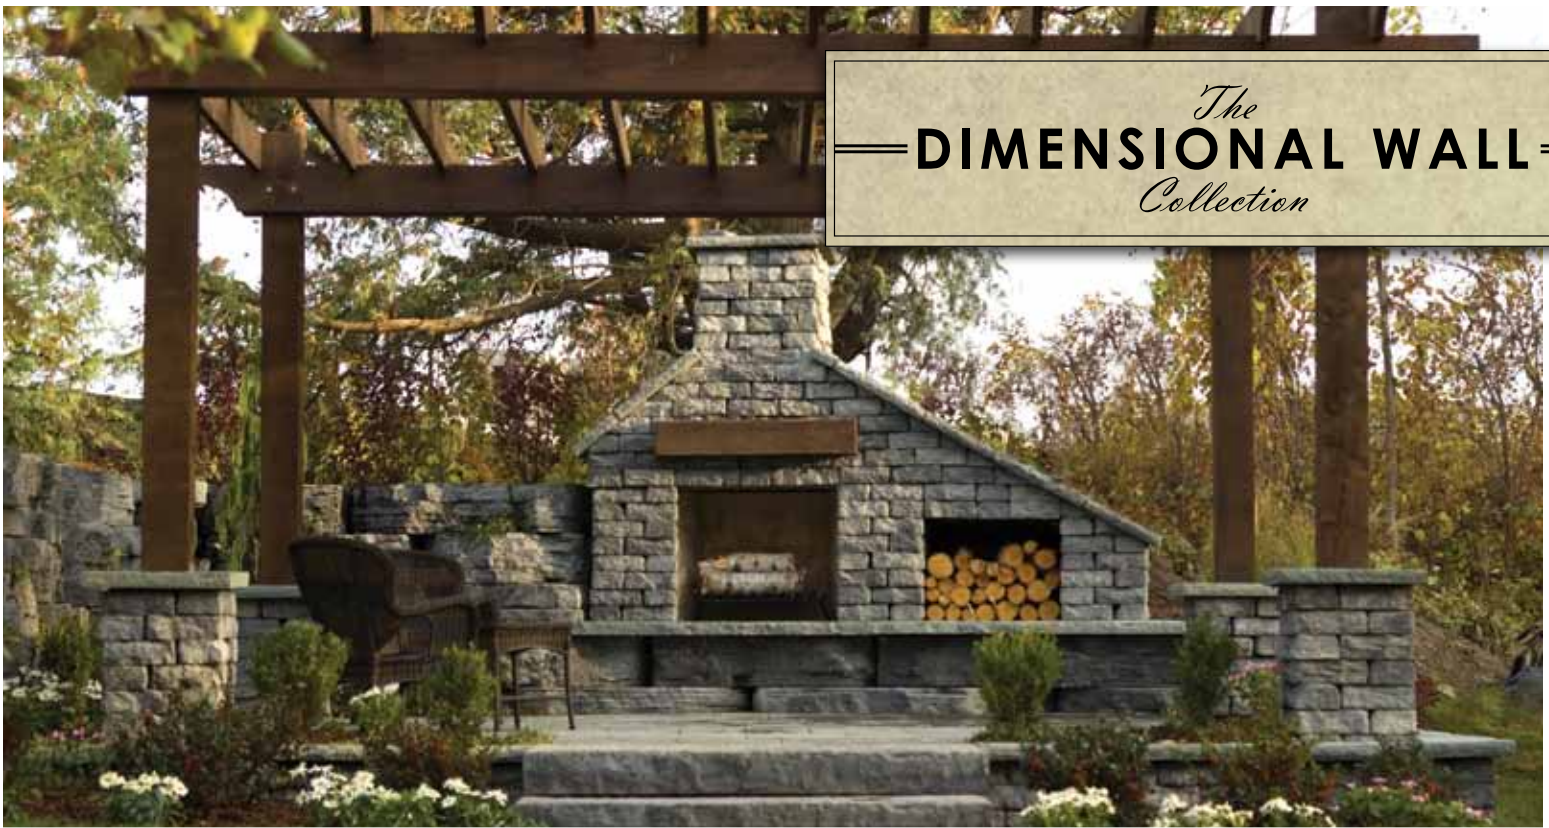

The
DIMENSIONAL WALL
Collection

ROSETTA®

THE LOOK AND FEEL OF NATURE

FEATURES

- Hand-hewn stone texture.
- Consistant dimensions.
- Perfect for retaining walls, freestanding walls, edging, columns and more.
- Natural stone texture on five sides.

DIMENSIONAL STRAIGHT BLOCK

DIMENSIONAL WEDGE BLOCK

*Dimensions are nominal

DIMENSIONAL STRAIGHT PALLET

- 75 pieces / pallet
- 28# / piece
- 2100# / pallet

DIMENSIONAL WEDGE PALLET

- 100 pieces / pallet
- 20# / piece
- 2000# / pallet