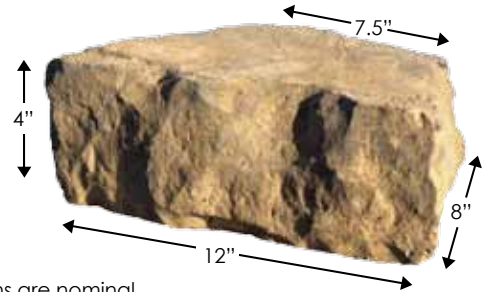

The
DIMENSIONAL WALL
Collection

ROSETTA®

THE LOOK AND FEEL OF NATURE

FEATURES

- Hand-hewn stone texture.
- Consistant dimensions.
- Perfect for retaining walls, freestanding walls, edging, columns and more.
- Natural stone texture on five sides.

DIMENSIONAL STRAIGHT BLOCK

DIMENSIONAL WEDGE BLOCK

*Dimensions are nominal

DIMENSIONAL STRAIGHT PALLET

- 75 pieces / pallet
- 28# / piece
- 2100# / pallet

DIMENSIONAL WEDGE PALLET

- 100 pieces / pallet
- 20# / piece
- 2000# / pallet