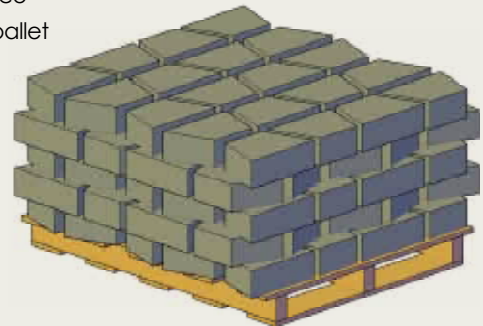

The
DIMENSIONAL WALL
Collection

ROSETTA®

THE LOOK AND FEEL OF NATURE

FEATURES

- Hand-hewn stone texture.
- Consistant dimensions.
- Perfect for retaining walls, freestanding walls, edging, columns and more.
- Natural stone texture on five sides.

DIMENSIONAL STRAIGHT BLOCK

DIMENSIONAL WEDGE BLOCK

*Dimensions are nominal

DIMENSIONAL STRAIGHT PALLET

- 75 pieces / pallet
- 28# / piece
- 2100# / pallet

DIMENSIONAL WEDGE PALLET

- 100 pieces / pallet
- 20# / piece
- 2000# / pallet