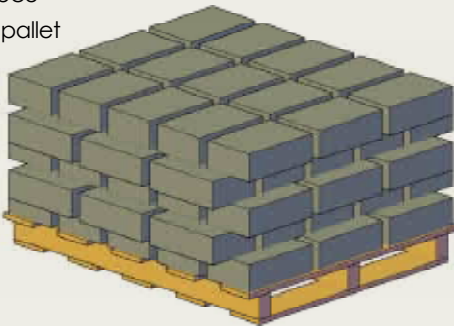

The
DIMENSIONAL WALL
Collection

ROSETTA®

THE LOOK AND FEEL OF NATURE

FEATURES

- Hand-hewn stone texture.
- Consistant dimensions.
- Perfect for retaining walls, freestanding walls, edging, columns and more.
- Natural stone texture on five sides.

DIMENSIONAL STRAIGHT BLOCK

DIMENSIONAL WEDGE BLOCK

*Dimensions are nominal

DIMENSIONAL STRAIGHT PALLET

- 75 pieces / pallet
- 28# / piece
- 2100# / pallet

DIMENSIONAL WEDGE PALLET

- 100 pieces / pallet
- 20# / piece
- 2000# / pallet