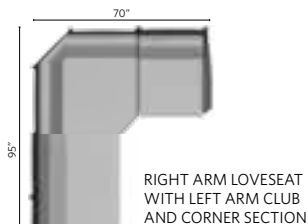

COMFO BACK

COZI BACK

CASUAL BACK

GARDEN CLASSIC

GARDEN MISSION

PAX

HOMESTEAD

DONOMA FIRE PITTS & FIRE TABLES

BAR & BUFFET TABLES

ACCESSORIES

PICNIC TABLES & BENCHES

PORCH ROCKERS

ARBORS & A-FRAMES

CUSHIONS, UMBRELLAS & FINISHES