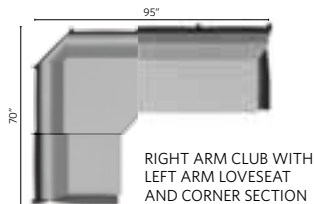

COMFO BACK

COZI BACK

CASUAL BACK

GARDEN CLASSIC

GARDEN MISSION

PAX

HOMESTEAD

DONOMA FIRE PITTS & FIRE TABLES

BAR & BUFFET TABLES

ACCESSORIES

PICNIC TABLES & BENCHES

PORCH ROCKERS

ARBORS & A-FRAMES

CUSHIONS, UMBRELLAS & FINISHES