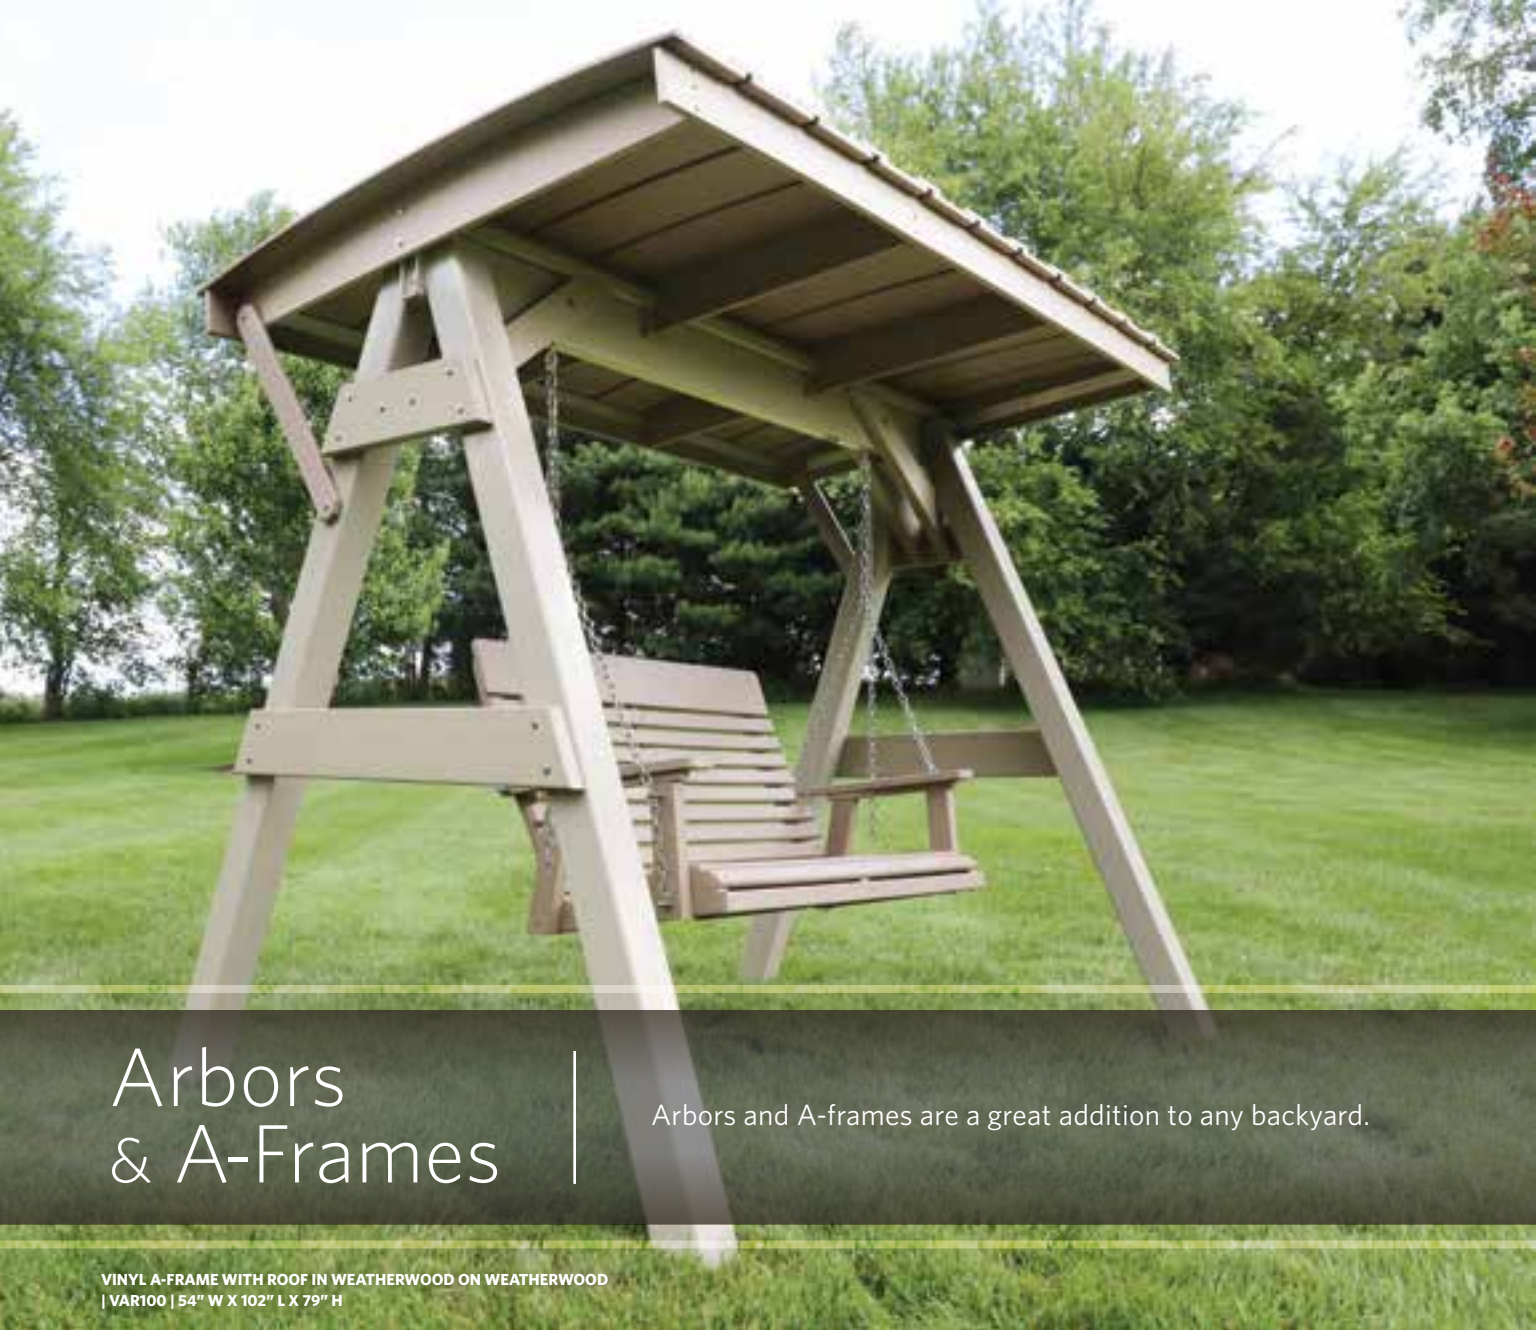

# Porch Rockers

Relax. With chairs that won't warp or require painting, you can truly enjoy your porch space.

PORCH ROCKER IN WHITE

PORCH ROCKER IN WEATHERWOOD ON CHOCOLATE BROWN

PORCH ROCKERS

SPECIFICATIONS

See cushion and poly color choices on pages 58-65.

PORCH ROCKER  
| PR2545 |  
27 7/8" W X 36 1/2" D X 45 1/2" H

MORTISE AND TENON  
CONSTRUCTION

- CLASSIC TERRACE
- COMFO BACK
- COZI BACK
- CASUAL BACK
- GARDEN CLASSIC
- GARDEN MISSION
- PAX
- HOMESTEAD
- DONOMA FIRE PITTS & FIRE TABLES
- BAR & BUFFET TABLES
- ACCESSORIES
- PICNIC TABLES & BENCHES
- PORCH ROCKERS
- ARBORS & A-FRAMES
- CUSHIONS, UMBRELLAS & FINISHES

# Arbors & A-Frames

Arbors and A-frames are a great addition to any backyard.

VINYL A-FRAME WITH ROOF IN WEATHERWOOD ON WEATHERWOOD  
| VAR100 | 54" W X 102" L X 79" H

VINYL A-FRAME WITH ROOF  
IN WEATHERWOOD ON WEATHERWOOD  
| VAR100 |  
54" W X 102" L X 79" H