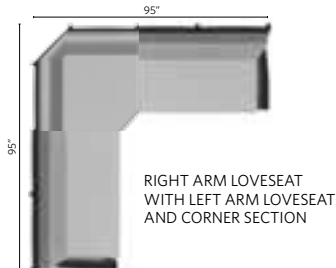

COMFO BACK

COZI BACK

CASUAL BACK

GARDEN CLASSIC

GARDEN MISSION

PAX

HOMESTEAD

DONOMA FIRE PITTS & FIRE TABLES

BAR & BUFFET TABLES

ACCESSORIES

PICNIC TABLES & BENCHES

PORCH ROCKERS

ARBORS & A-FRAMES

CUSHIONS, UMBRELLAS & FINISHES