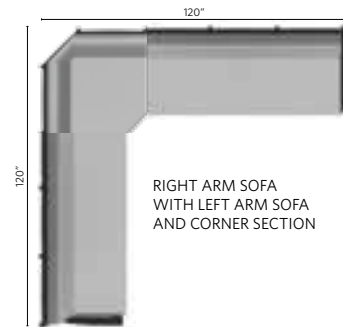

COMFO BACK

COZI BACK

CASUAL BACK

GARDEN CLASSIC

GARDEN MISSION

PAX

HOMESTEAD

DONOMA FIRE PITTS & FIRE TABLES

BAR & BUFFET TABLES

ACCESSORIES

PICNIC TABLES & BENCHES

PORCH ROCKERS

ARBORS & A-FRAMES

CUSHIONS, UMBRELLAS & FINISHES