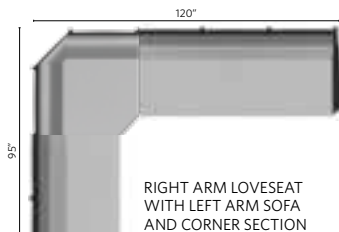

COMFO BACK

COZI BACK

CASUAL BACK

GARDEN CLASSIC

GARDEN MISSION

PAX

HOMESTEAD

DONOMA FIRE PITTS & FIRE TABLES

BAR & BUFFET TABLES

ACCESSORIES

PICNIC TABLES & BENCHES

PORCH ROCKERS

ARBORS & A-FRAMES

CUSHIONS, UMBRELLAS & FINISHES