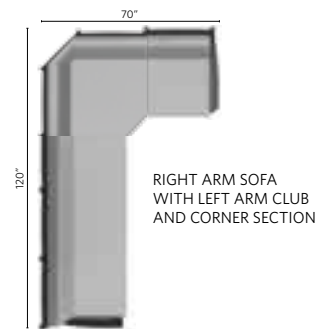

COMFO BACK

COZI BACK

CASUAL BACK

GARDEN CLASSIC

GARDEN MISSION

PAX

HOMESTEAD

DONOMA FIRE PITTS & FIRE TABLES

BAR & BUFFET TABLES

ACCESSORIES

PICNIC TABLES & BENCHES

PORCH ROCKERS

ARBORS & A-FRAMES

CUSHIONS, UMBRELLAS & FINISHES