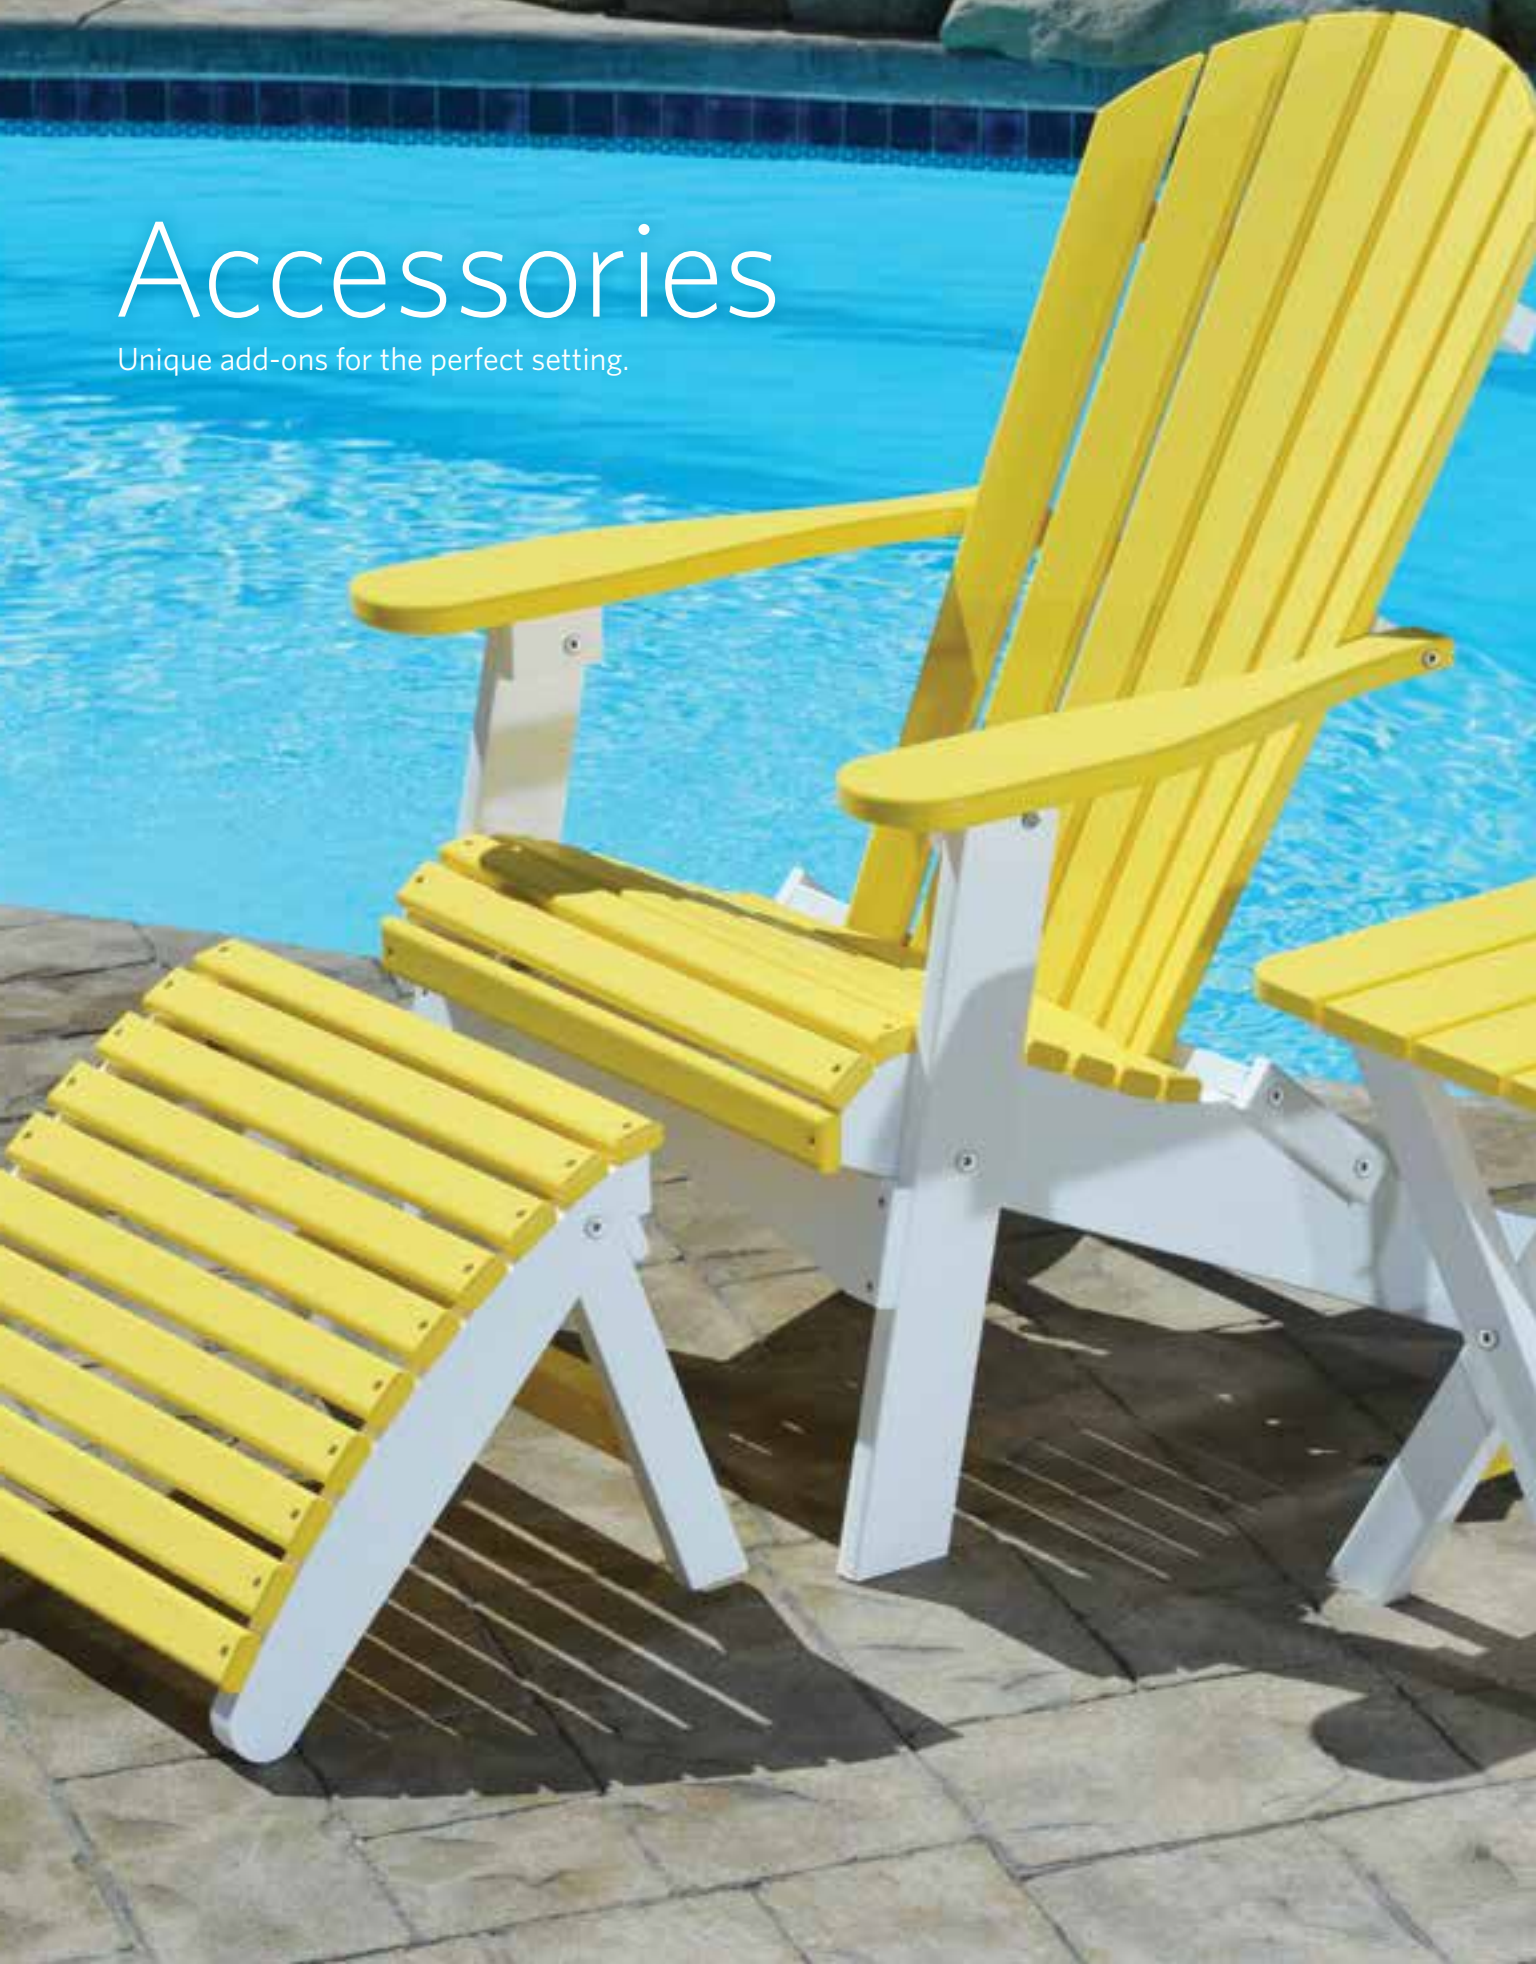

Accessories

Unique add-ons for the perfect setting.