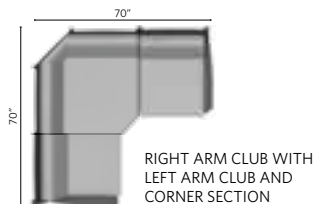

COMFO BACK

COZI BACK

CASUAL BACK

GARDEN CLASSIC

GARDEN MISSION

PAX

HOMESTEAD

DONOMA FIRE PITTS & FIRE TABLES

BAR & BUFFET TABLES

ACCESSORIES

PICNIC TABLES & BENCHES

PORCH ROCKERS

ARBORS & A-FRAMES

CUSHIONS, UMBRELLAS & FINISHES