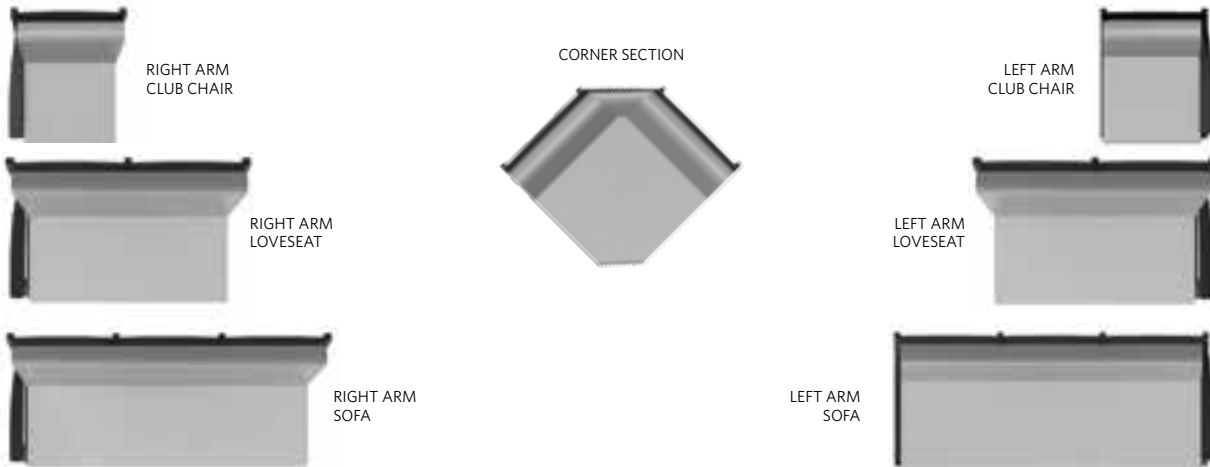

SECTIONAL ARRANGEMENT OPTIONS

RIGHT ARM CLUB

RIGHT ARM LOVESEAT

RIGHT ARM SOFA