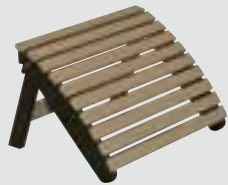

FOLDING ADIRONDACK FOOTSTOOL
| PFAF2417 |
24" W X 17" D X 14" H