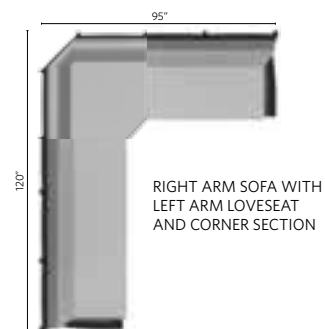

COMFO BACK

COZI BACK

CASUAL BACK

GARDEN CLASSIC

GARDEN MISSION

PAX

HOMESTEAD

DONOMA FIRE PITTS & FIRE TABLES

BAR & BUFFET TABLES

ACCESSORIES

PICNIC TABLES & BENCHES

PORCH ROCKERS

ARBORS & A-FRAMES

CUSHIONS, UMBRELLAS & FINISHES