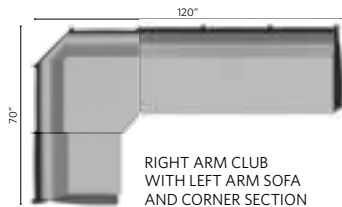

COMFO BACK

COZI BACK

CASUAL BACK

GARDEN CLASSIC

GARDEN MISSION

PAX

HOMESTEAD

DONOMA FIRE PITTS & FIRE TABLES

BAR & BUFFET TABLES

ACCESSORIES

PICNIC TABLES & BENCHES

PORCH ROCKERS

ARBORS & A-FRAMES

CUSHIONS, UMBRELLAS & FINISHES