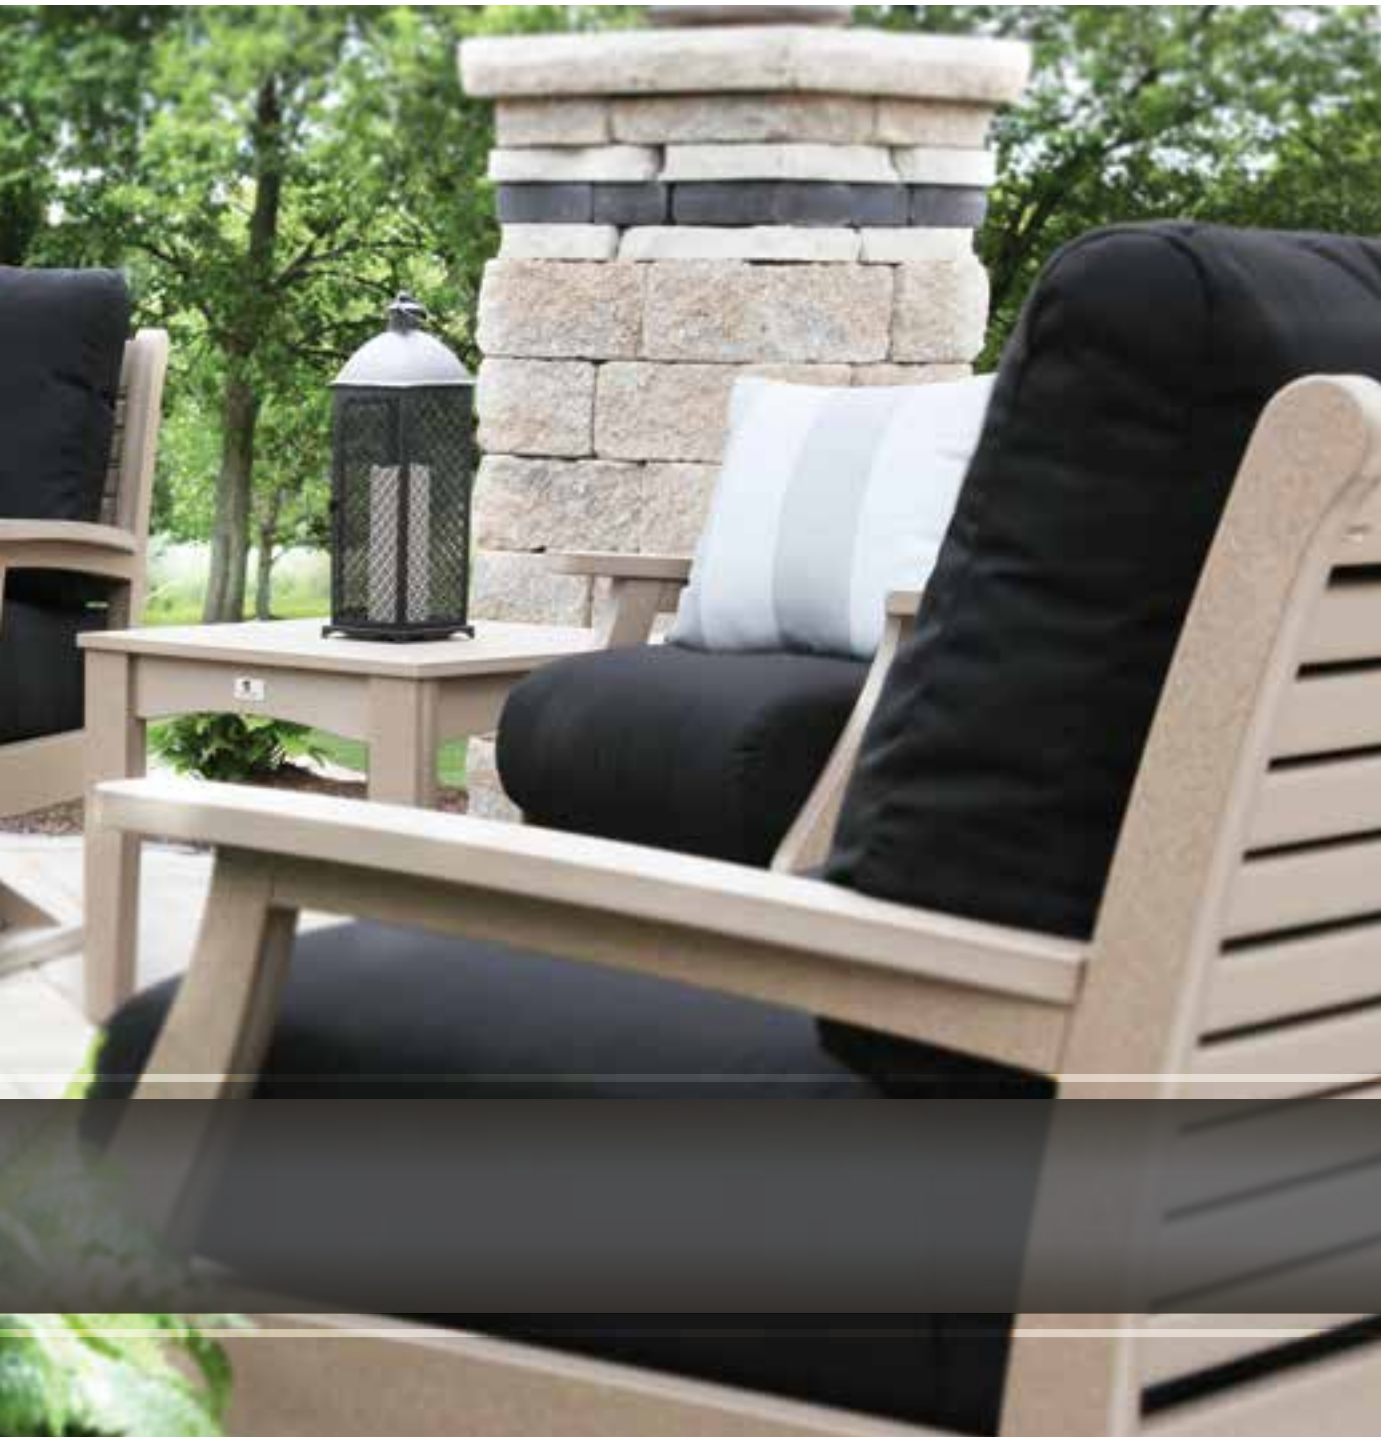

CLASSIC
TERRACE

COMFO
BACK

COZI
BACK

CASUAL
BACK

GARDEN
CLASSIC

GARDEN
MISSION

PAX

HOMESTEAD

DONOMA
FIRE PITTS &
FIRE TABLES

BAR & BUFFET
TABLES

ACCESSORIES

PICNIC TABLES
& BENCHES

PORCH
ROCKERS

ARBORS &
A-FRAMES

CUSHIONS,
UMBRELLAS
& FINISHES