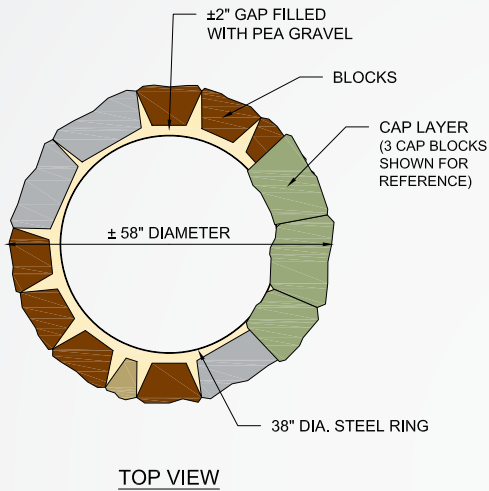

## OVERALL DIMENSIONS

14" H x 60" Diameter

The Belvedere Fire Pit creates a rustic sophistication all its own. The Belvedere Fire Pit has a diameter of approximately five feet and a height of fourteen inches, the proportions of the fire pit creates a perfect focal point for any occasion—from intimate gathers to larger events. The Belvedere Fire Pit blends seamlessly with the entire collection of attractive Rosetta® paver and wall lines. Kit includes steel metal ring.

## SAMPLE BLOCK LAYOUT PATTERN (OPTIONAL)