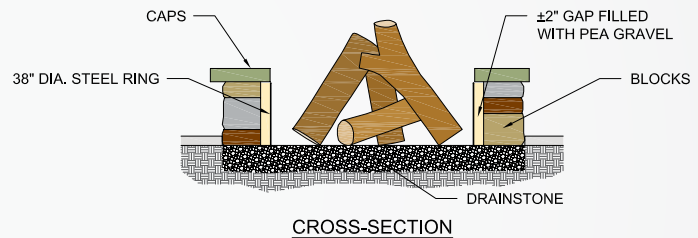

## OVERALL DIMENSIONS

14" H x 60" Diameter

The Belvedere Fire Pit creates a rustic sophistication all its own. The Belvedere Fire Pit has a diameter of approximately five feet and a height of fourteen inches, the proportions of the fire pit creates a perfect focal point for any occasion—from intimate gathers to larger events. The Belvedere Fire Pit blends seamlessly with the entire collection of attractive Rosetta® paver and wall lines. Kit includes steel metal ring.

## SAMPLE BLOCK LAYOUT PATTERN (OPTIONAL)