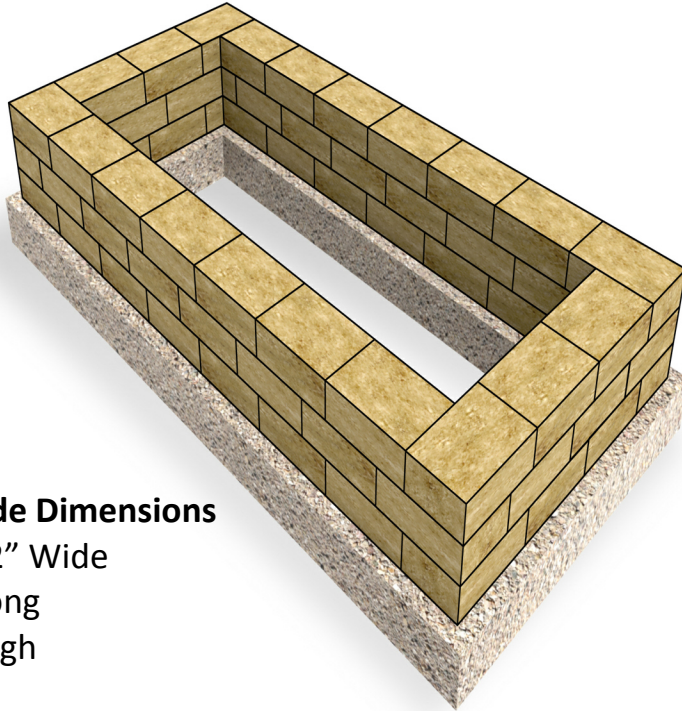

EDINGTON

RAISED

Flower Bed

Outside Dimensions

43 1/2" Wide
91" Long
12" High

Inside Dimensions

28" Wide
75" Long
12" High

Create interest with an Edington Raised Flower Bed. Easy to install, our Flower Bed installs on a 4" compacted, crushed gravel base, and simply stacks with adhesive between layers. The Raised Flower Bed as shown requires no cutting.

In-fill requirement would be 15 cubic feet (5-3cf bags) of compost or other high-quality planting soil.

Basic Flower Bed can be made higher, longer, wider or multi-tiered to meet individual needs.

FLOWER BED COMPONENTS

- 60 Edington Wall Stone Units
- 3 10 oz. Tubes of Paver Bond

Edington Raised Flower Bed Colors

Canyon Creek Blend

Earthstone Blend

Fieldstone Blend

Flagstone Blend

Quarrystone Blend

Sierrastone Blend