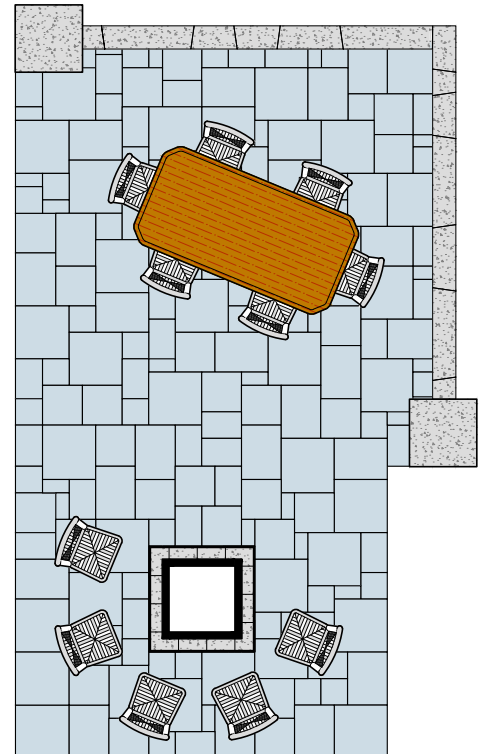

RUSTIC PATIO DESIGNS..... 4

FORMAL PATIO DESIGNS..... 6

FORMAL PATIO OPTIONS 8

COLOR SWATCHES..... 10

250 Square Feet

A round patio says family, community, s'mores, and summer nights. If you appreciate a natural backyard, consider our Rustic Patio option. The rustic option features Grand Flagstone slabs, Belvedere walls, and a Belvedere Round Fire Pit Kit for a real stone feel that you won't find in any other hardscape line.

OPTION A 200 Square Feet

A square patio means a formal, chic look for your outdoor space. The Formal Patio options feature Kodah Walls, Dimensional Flagstone slabs, and the Rosetta Dimensional Wall Square Fire Pit, for visually striking linear proportions. Be the first in your neighborhood to show off a unique and attractive landscape.

OPTION B 400 Square Feet

Want to dream a little bit bigger about your weekend plans? Option B extends the size of the Formal Patio with the impressive look and no-nonsense installation of Kodah wall. Your contractor will be able to complete the project in no time, so that you can start enjoying your space.