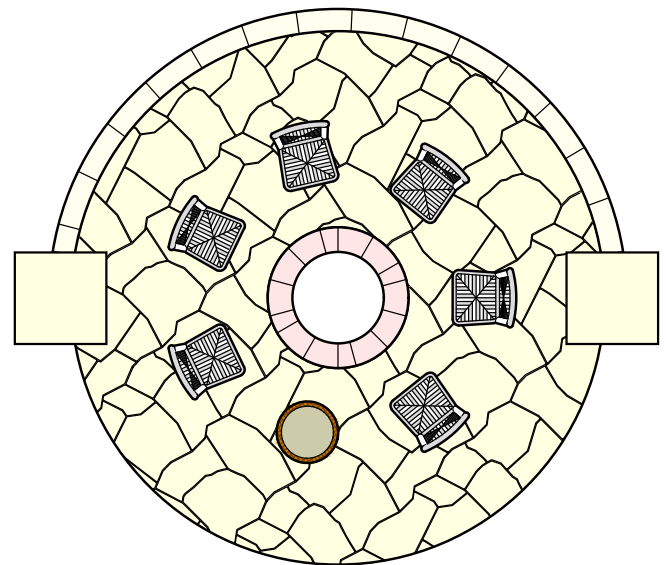

RUSTIC PATIO DESIGNS..... 4

FORMAL PATIO DESIGNS..... 6

FORMAL PATIO OPTIONS 8

COLOR SWATCHES..... 10

250 Square Feet

A round patio says family, community, s'mores, and summer nights. If you appreciate a natural backyard, consider our Rustic Patio option. The rustic option features Grand Flagstone slabs, Belvedere walls, and a Belvedere Round Fire Pit Kit for a real stone feel that you won't find in any other hardscape line.

OPTION A 200 Square Feet

A square patio means a formal, chic look for your outdoor space. The Formal Patio options feature Kodah Walls, Dimensional Flagstone slabs, and the Rosetta Dimensional Wall Square Fire Pit, for visually striking linear proportions. Be the first in your neighborhood to show off a unique and attractive landscape.