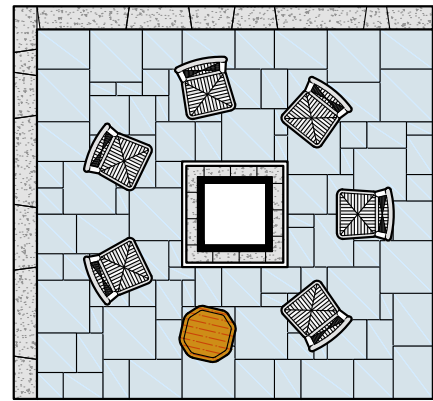

RUSTIC PATIO DESIGNS..... 4

FORMAL PATIO DESIGNS..... 6

FORMAL PATIO OPTIONS 8

COLOR SWATCHES..... 10

250 Square Feet

A round patio says family, community, s'mores, and summer nights. If you appreciate a natural backyard, consider our Rustic Patio option. The rustic option features Grand Flagstone slabs, Belvedere walls, and a Belvedere Round Fire Pit Kit for a real stone feel that you won't find in any other hardscape line.

OPTION A 200 Square Feet

A square patio means a formal, chic look for your outdoor space. The Formal Patio options feature Kodah Walls, Dimensional Flagstone slabs, and the Rosetta Dimensional Wall Square Fire Pit, for visually striking linear proportions. Be the first in your neighborhood to show off a unique and attractive landscape.