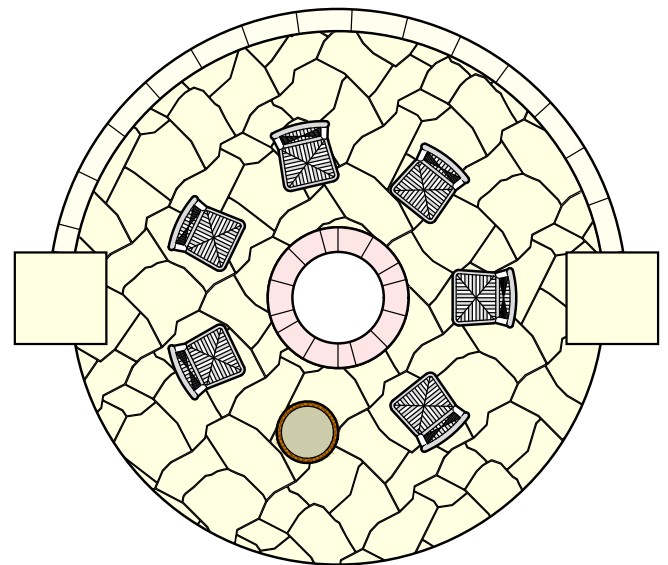

RUSTIC PATIO DESIGNS..... 4

FORMAL PATIO DESIGNS..... 6

FORMAL PATIO OPTIONS 8

COLOR SWATCHES..... 10

250 Square Feet

A round patio says family, community, s'mores, and summer nights. If you appreciate a natural backyard, consider our Rustic Patio option. The rustic option features Grand Flagstone slabs, Belvedere walls, and a Belvedere Round Fire Pit Kit for a real stone feel that you won't find in any other hardscape line.

OPTION A 200 Square Feet

A square patio means a formal, chic look for your outdoor space. The Formal Patio options feature Kodah Walls, Dimensional Flagstone slabs, and the Rosetta Dimensional Wall Square Fire Pit, for visually striking linear proportions. Be the first in your neighborhood to show off a unique and attractive landscape.