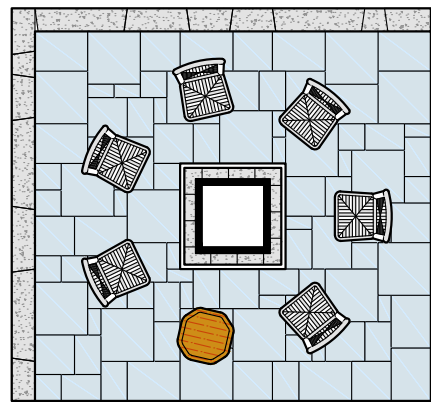

RUSTIC PATIO DESIGNS..... 4

FORMAL PATIO DESIGNS..... 6

FORMAL PATIO OPTIONS 8

COLOR SWATCHES..... 10

250 Square Feet

A round patio says family, community, s'mores, and summer nights. If you appreciate a natural backyard, consider our Rustic Patio option. The rustic option features Grand Flagstone slabs, Belvedere walls, and a Belvedere Round Fire Pit Kit for a real stone feel that you won't find in any other hardscape line.

OPTION A 200 Square Feet

A square patio means a formal, chic look for your outdoor space. The Formal Patio options feature Kodah Walls, Dimensional Flagstone slabs, and the Rosetta Dimensional Wall Square Fire Pit, for visually striking linear proportions. Be the first in your neighborhood to show off a unique and attractive landscape.