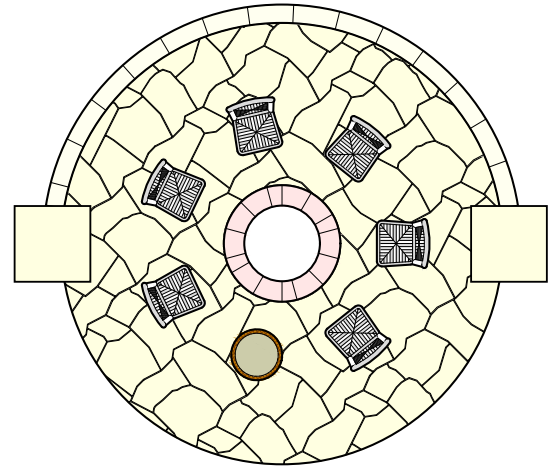

Hello!

Welcome to your new, dream outdoor space. It's beautiful, durable, unique, and cost effective - can you picture it? Maybe we can help.

This simple booklet will help you and your contractor decide on a patio layout that will exceed your expectations, without exceeding your budget. Just talk with your contractor to choose rustic or formal, size, and outdoor living features. Then get ready to decorate, and enjoy your new space.

Oberfields products are beautiful and look more like natural stone than any other man-made product you can find, making Oberfields the premier hardscape option for your landscaping project.

Want something custom for your unique space? With Oberfields the possibilities are endless. Find inspiration and ideas plus a full catalog at Oberfields.com

RUSTIC PATIO DESIGNS..... 4