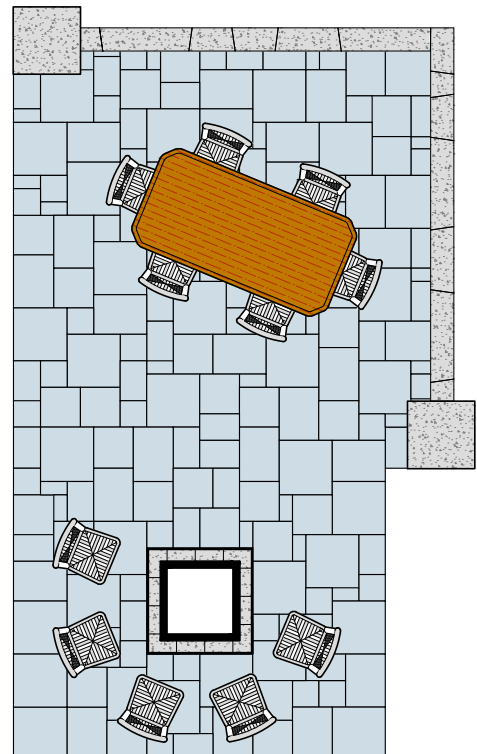

OPTION B 400 Square Feet

Want to dream a little bit bigger about your weekend plans? Option B extends the size of the Formal Patio with the impressive look and no-nonsense installation of Kodah wall. Your contractor will be able to complete the project in no time, so that you can start enjoying your space.