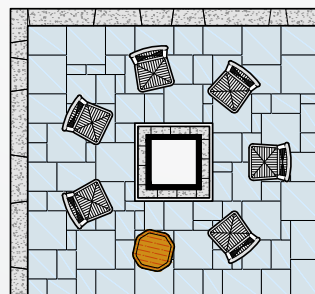

ROSETTA® PRE-PLANNED PATIO KITS

KITS

RUSTIC COLORS

GRAND FLAGSTONE

Cuyahoga Blend

Scioto Blend

BELVEDERE WALLS

Cuyahoga Blend

Bluestone Blend

Cuyahoga Blend

Scioto Blend

KODAH WALL

Cuyahoga Blend

Mahoning Blend

Scioto Blend

SQUARE FIRE PIT

Cuyahoga Blend

Mahoning Blend

Scioto Blend

RUSTIC PATIO DESIGN

250 square feet

FORMAL PATIO DESIGN OPTIONS

Option A
200 square feet

Option B
400 square feet