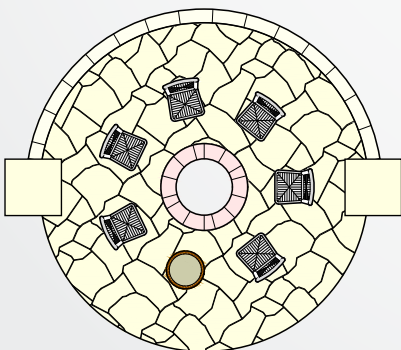

Mahoning Blend

Scioto Blend

ROUND FIRE PIT

Cuyahoga Blend

Mahoning Blend

Scioto Blend

FORMAL COLORS

DIMENSIONAL FLAGSTONE

Bluestone Blend

Cuyahoga Blend

Scioto Blend

KODAH WALL

Cuyahoga Blend

Mahoning Blend

Scioto Blend

SQUARE FIRE PIT

Cuyahoga Blend

Mahoning Blend

Scioto Blend

RUSTIC PATIO DESIGN

250 square feet

FORMAL PATIO DESIGN OPTIONS

Option A
200 square feet

Option B
400 square feet