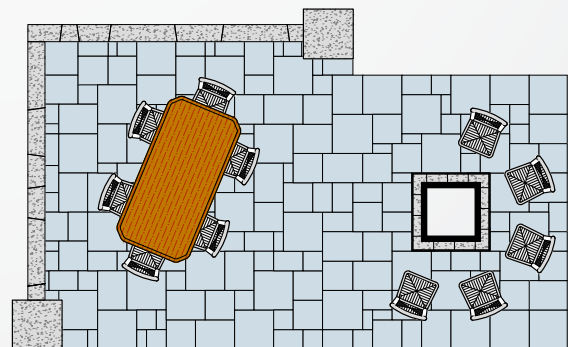

ROSETTA® PRE-PLANNED PATIO KITS

KITS

RUSTIC COLORS

GRAND FLAGSTONE

Cuyahoga Blend

Scioto Blend

BELVEDERE WALLS

Cuyahoga Blend

Cuyahoga Blend

Mahoning Blend

Scioto Blend

RUSTIC PATIO DESIGN

250 square feet

FORMAL PATIO DESIGN OPTIONS

Option A
200 square feet

Option B
400 square feet