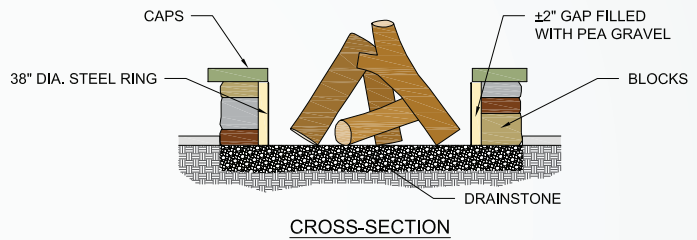

BELVEDERE FIREPIT KIT

The Belvedere Fire Pit creates a rustic sophistication all its own. The Belvedere Fire Pit has a diameter of approximately five feet and a height of fourteen inches, the proportions of the fire pit creates a perfect focal point for any occasion—from intimate gathers to larger events. The Belvedere Fire Pit blends seamlessly with the entire collection of attractive Rosetta® paver and wall lines. Kit includes steel metal ring.

KITS

PREMIUM
NATURAL
STONE
PAVERS

BELVEDERE® FIREPIT KIT

OVERALL DIMENSIONS

14" H x 60" Diameter

KITS

The Belvedere Fire Pit creates a rustic sophistication all its own. The Belvedere Fire Pit has a diameter of approximately five feet and a height of fourteen inches, the proportions of the fire pit creates a perfect focal point for any occasion—from intimate gathers to larger events. The Belvedere Fire Pit blends seamlessly with the entire collection of attractive Rosetta® paver and wall lines. Kit includes steel metal ring.

SAMPLE BLOCK LAYOUT PATTERN (OPTIONAL)

COLORS

Cuyahoga Blend

Scioto Blend

Due to variations in printing, color selections should always be chosen from actual product samples.