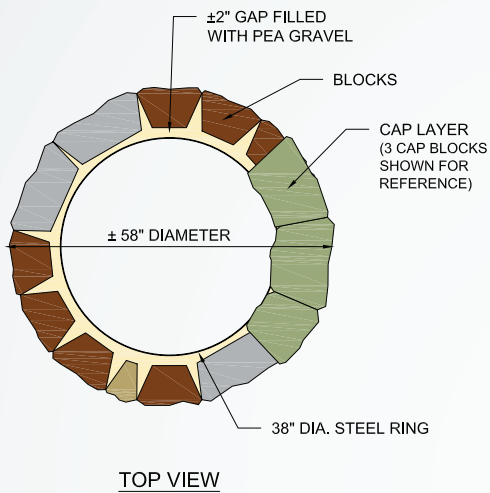

BELVEDERE FIREPIT KIT

The Belvedere Fire Pit creates a rustic sophistication all its own. The Belvedere Fire Pit has a diameter of approximately five feet and a height of fourteen inches, the proportions of the fire pit creates a perfect focal point for any occasion—from intimate gathers to larger events. The Belvedere Fire Pit blends seamlessly with the entire collection of attractive Rosetta® paver and wall lines. Kit includes steel metal ring.

KITS

PREMIUM
NATURAL
STONE
PAVERS

BELVEDERE® FIREPIT KIT

OVERALL DIMENSIONS

14" H x 60" Diameter

KITS

The Belvedere Fire Pit creates a rustic sophistication all its own. The Belvedere Fire Pit has a diameter of approximately five feet and a height of fourteen inches, the proportions of the fire pit creates a perfect focal point for any occasion—from intimate gathers to larger events. The Belvedere Fire Pit blends seamlessly with the entire collection of attractive Rosetta® paver and wall lines. Kit includes steel metal ring.

SAMPLE BLOCK LAYOUT PATTERN (OPTIONAL)

COLORS

Cuyahoga Blend

Scioto Blend

Due to variations in printing, color selections should always be chosen from actual product samples.