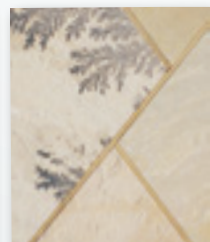

BANAS STONES®

Add a sense of class with authentic sandstone products. Best suited for the most exquisite designs where a random and square cut appearance is desired. Add a clean limestone border that is generally smooth in appearance with occasional raven patches to help complete the design.

PACKAGING INFO

PRODUCT	WEIGHT PER SQ. FT.	UNITS PER SQ. FT.	UNITS PER BAND	UNITS PER CUBE	WEIGHT PER CUBE	SQ. FT. PER UNIT	SQ. FT. PER BAND	SQ. FT. PER CUBE	COLORS STOCKED
Banas Stones Sandstone® 11.81" x 23.62"	13.2	N/A	N/A	80	2000	N/A	N/A	160	Bronte, Flint, Fossil, Lavender, Slate Grey
Banas Stones Sandstone® 17.72" x 23.62"	13.2	N/A	N/A	80	2800	N/A	N/A	240	Bronte, Flint, Fossil, Lavender, Slate Grey
Banas Stones Sandstone® 23.62" x 23.62"	13.2	N/A	N/A	40	2000	N/A	N/A	160	Bronte, Flint, Fossil, Lavender, Slate Grey
Banas Stones Sandstone® 23.62" x 35.43"	13.2	N/A	N/A	40	2800	N/A	N/A	240	Bronte, Flint, Fossil, Lavender, Slate Grey
Banas Stones Limestone® 11.81" x 23.62"	16.5	N/A	N/A	74	2100	N/A	N/A	148	Kota Black

Note: Due to variations in printing, color selections should always be chosen from actual product samples.
 Do not use a plate compactor on Banas Stones. Install Banas over a 411 base.

SANDSTONE COLORS

Bronte

Flint

Fossil

Lavender

Slate Grey

LIMESTONE COLORS

Kota Black