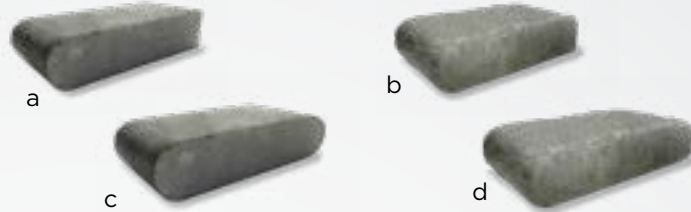

# BULLNOSE

Bullnose pavers give added dimension to any wall, step or patio application when an overhang is desired. The bullnose edge provides a smooth rounded edge that creates a slight shadow line that is the finishing detail in many applications.

## PRODUCT SPECS

- a) **Single Bullnose** - 6" X 12"
- b) **Vintage Single Bullnose** - 6" X 12"
- c) **Double Bullnose** - 6" X 12"
- d) **Vintage Double Bullnose** - 6" X 12"

All Bullnose pavers are 2<sup>3</sup>/<sub>4</sub>" thick