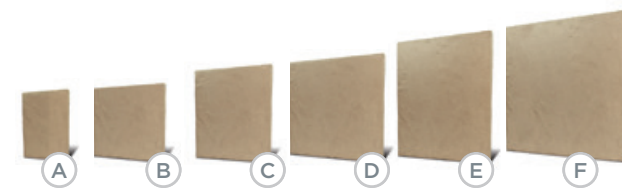

PROUDLY DISTRIBUTED BY:

Layer 1 Layer 2 Layer 3 Layer 4

Packaged Together

Rosetta® Grand Flagstone Dimensions – 38" x 42" x 1 3/4"

All Grand Flagstone sold by layer or cube, not by piece.

COLORS

Cuyahoga Blend Scioto Blend

- A Rosetta® Dimensional Flagstone** – 6" x 12"
- B Rosetta® Dimensional Flagstone** – 12" x 12"
- C Rosetta® Dimensional Flagstone** – 12" x 18"
- D Rosetta® Dimensional Flagstone** – 18" x 18"
- E Rosetta® Dimensional Flagstone** – 18" x 24"
- F Rosetta® Dimensional Flagstone** – 24" x 24"

All Dimensional Flagstone are 2" thick

All Dimensional Flagstone sold by layer or cube, not by piece

COLORS

Cuyahoga Blend Scioto Blend

A Rosetta® Superior Stepper – 21" x 27"

All Superior Steppers are 2" thick
Eight different shapes per cube

COLORS

Cuyahoga Blend Scioto Blend

OVERALL DIMENSIONS
14" H x 58" D

- KIT COMPONENTS**
- 52 Rosetta Belvedere Units
 - 3 - 10 oz Tubes of Adhesive
 - Steel Ring
 - Optional Grill Grate

The Belvedere Fire Pit creates a rustic sophistication all its own. The fire pit blends seamlessly with the entire collection of attractive Rosetta® paver and wall lines.