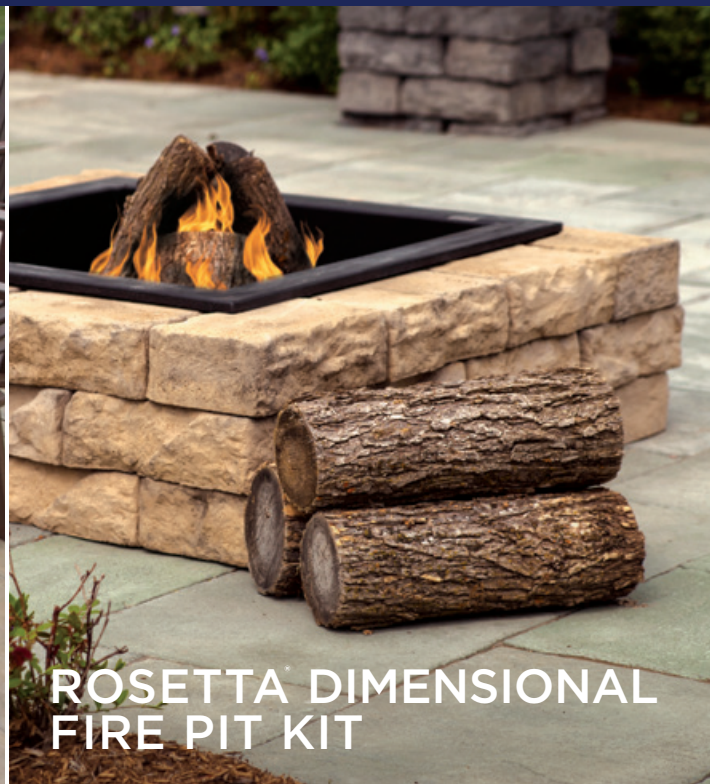

COLORS

Cuyahoga Blend Scioto Blend

ROSETTA BELVEDERE

ROSETTA DIMENSIONAL

ROSETTA KODAH

ROSETTA DIMENSIONAL COPING

ROSETTA OUTCROPPING

ROSETTA STEPS

ROSETTA BELVEDERE FIRE PIT KIT

ROSETTA DIMENSIONAL FIRE PIT KIT

ROSETTA KODAH FIRE PIT KIT

Rosetta® Belvedere Wall
Wall blocks come in different sizes to create a double sided wall

Rosetta® Belvedere also available in corners and copings