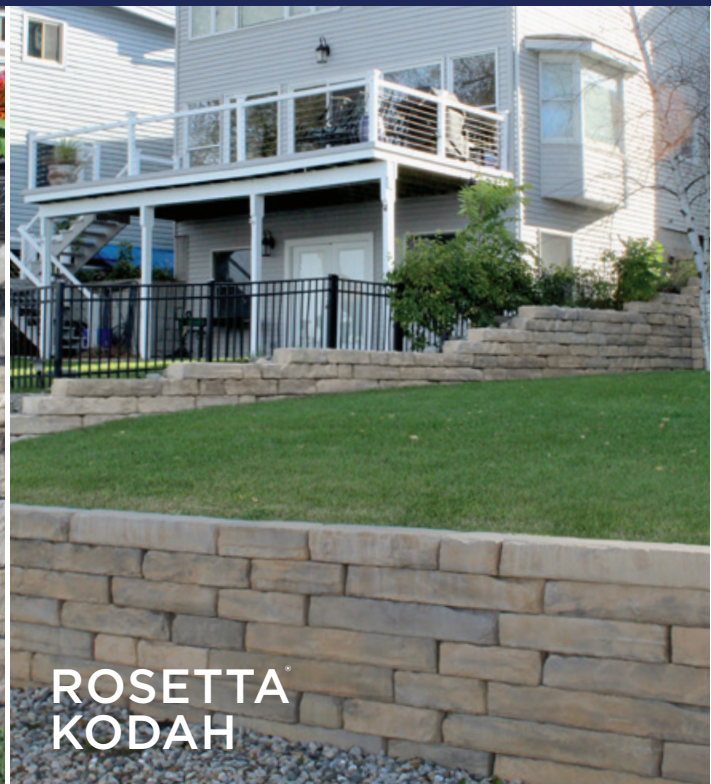

COLORS

Cuyahoga Blend Scioto Blend

ROSETTA BELVEDERE

ROSETTA DIMENSIONAL

ROSETTA KODAH

ROSETTA DIMENSIONAL COPING

ROSETTA OUTCROPPING

ROSETTA STEPS

ROSETTA BELVEDERE FIRE PIT KIT

ROSETTA DIMENSIONAL FIRE PIT KIT

ROSETTA KODAH FIRE PIT KIT

Rosetta® Belvedere Wall
Wall blocks come in different sizes to create a double sided wall

Rosetta® Belvedere also available in corners and copings