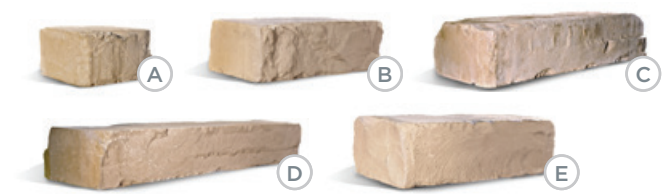

ROSETTA BELVEDERE FIRE PIT KIT

ROSETTA DIMENSIONAL FIRE PIT KIT

ROSETTA KODAH FIRE PIT KIT

Rosetta® Belvedere Wall
Wall blocks come in different sizes to create a double sided wall

Rosetta® Belvedere also available in corners and copings

COLORS

Cuyahoga Blend Scioto Blend

- A Rosetta® Dimensional Wall Straight Block** - 12" x 8" x 4"
- B Rosetta® Dimensional Wall Wedge Block** - 12" x 8" x 4"

COLORS

Cuyahoga Blend Scioto Blend

- A Rosetta® Kodah Wall** - 12" x 10.5" x 6"
- B Rosetta® Kodah Wall** - 21" x 10.5" x 6"
- C Rosetta® Kodah Wall** - 30" x 10.5" x 6"
- D Rosetta® Kodah Wall** - 42" x 10.5" x 6"
- E Rosetta® Kodah Wall Corner** - 21" x 10.5" x 6"

COLORS

Cuyahoga Blend Scioto Blend

- A Standard Coping** - 18" x 12.5" x 2.5"
- B Finished End Coping** - 19" x 12.5" x 2.5"
- C Long Coping** - 24" x 12.5" x 2.5"

COLORS

Cuyahoga Blend Scioto Blend

- A Rosetta® Outcropping Wall Stone** - 12" H x 42" L (unit shown is one of a 12 piece modular system)
- B Rosetta® Outcropping Wall Stone** - 12" H x 54" L (unit shown is one of a 12 piece modular system)
- Rosetta® Outcropping Wall Stone Corner 6"** - 6" H x 39" L x 27" D
- Rosetta® Outcropping Wall Stone Corner 12"** - 12" H x 48" L x 30" D