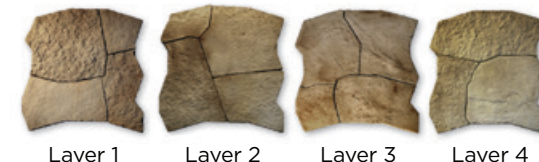

ROSETTA
GRAND FLAGSTONE

ROSETTA
DIMENSIONAL
FLAGSTONE

ROSETTA
SUPERIOR STEPPERS

**BE SURE TO CHECK OUT OUR
AMERICANA COLLECTION LINE
OF PREMIUM PAVERS.**

SALES & MANUFACTURING

Masonry & Landscape
4033 Alum Creek Drive
Obetz, Ohio 43207
614-252-0955
Fax 614-252-5858

PROUDLY DISTRIBUTED BY:

Layer 1 Layer 2 Layer 3 Layer 4

Packaged Together

Rosetta® Grand Flagstone Dimensions – 38" x 42" x 1 3/4"

All Grand Flagstone sold by layer or cube, not by piece.

COLORS

Cuyahoga Blend Scioto Blend