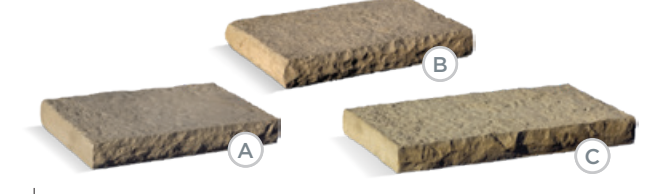

COLORS

Cuyahoga Blend Scioto Blend

- A Rosetta® Dimensional Wall Straight Block** - 12" x 8" x 4"
- B Rosetta® Dimensional Wall Wedge Block** - 12" x 8" x 4"

COLORS

Cuyahoga Blend Scioto Blend

- A Rosetta® Kodah Wall** - 12" x 10.5" x 6"
- B Rosetta® Kodah Wall** - 21" x 10.5" x 6"
- C Rosetta® Kodah Wall** - 30" x 10.5" x 6"
- D Rosetta® Kodah Wall** - 42" x 10.5" x 6"
- E Rosetta® Kodah Wall Corner** - 21" x 10.5" x 6"

COLORS

Cuyahoga Blend Scioto Blend

- A Standard Coping** - 18" x 12.5" x 2.5"
- B Finished End Coping** - 19" x 12.5" x 2.5"
- C Long Coping** - 24" x 12.5" x 2.5"

COLORS

Cuyahoga Blend Scioto Blend

- A Rosetta® Outcropping Wall Stone** - 12" H x 42" L (unit shown is one of a 12 piece modular system)
- B Rosetta® Outcropping Wall Stone** - 12" H x 54" L (unit shown is one of a 12 piece modular system)
- Rosetta® Outcropping Wall Stone Corner 6"** - 6" H x 39" L x 27" D
- Rosetta® Outcropping Wall Stone Corner 12"** - 12" H x 48" L x 30" D