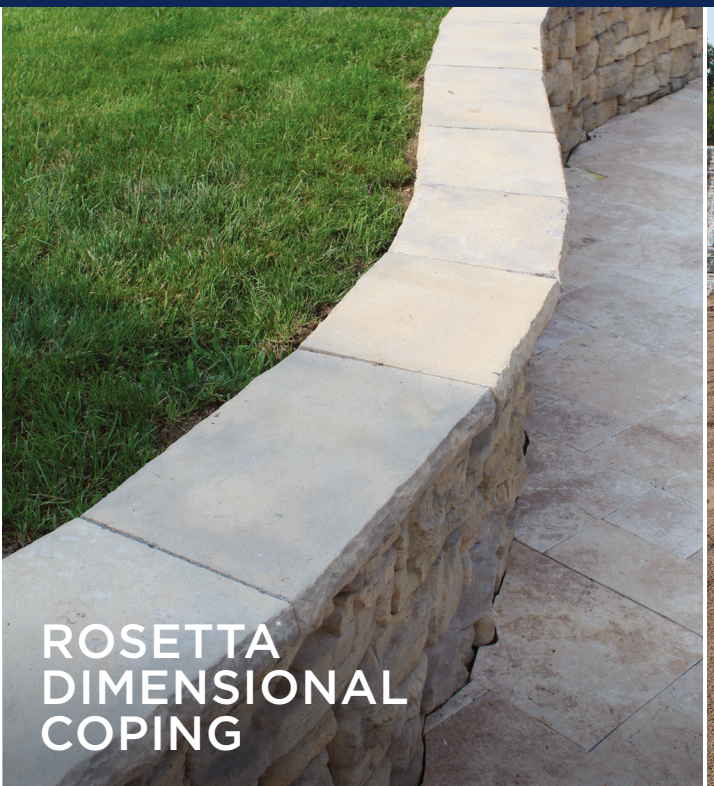

Rosetta® Belvedere Wall
Wall blocks come in different sizes to create a double sided wall

Rosetta® Belvedere also available in corners and copings

- (A) Rosetta® Dimensional Wall Straight Block - 12" x 8" x 4"
- (B) Rosetta® Dimensional Wall Wedge Block - 12" x 8" x 4"

- (A) Rosetta® Kodah Wall - 12" x 10.5" x 6"
- (B) Rosetta® Kodah Wall - 21" x 10.5" x 6"
- (C) Rosetta® Kodah Wall - 30" x 10.5" x 6"
- (D) Rosetta® Kodah Wall - 42" x 10.5" x 6"
- (E) Rosetta® Kodah Wall Corner - 21" x 10.5" x 6"

- (A) Standard Coping - 18" x 12.5" x 2.5"
- (B) Finished End Coping - 19" x 12.5" x 2.5"
- (C) Long Coping - 24" x 12.5" x 2.5"

- (A) Rosetta® Outcropping Wall Stone - 12" H x 42" L (unit shown is one of a 12 piece modular system)
- (B) Rosetta® Outcropping Wall Stone - 12" H x 54" L (unit shown is one of a 12 piece modular system)
- Rosetta® Outcropping Wall Stone Corner 6"
- 6" H x 39" L x 27" D
- Rosetta® Outcropping Wall Stone Corner 12"
- 12" H x 48" L x 30" D

- (A) Rosetta® Irregular Steps
  42" L x 17" D x 7" H
  42" L x 26" D x 7" H
  54" L x 22" D x 7" H
  48" L x 24" D x 7" H
  48" L x 28" D x 7" H
  60" L x 24" D x 7" H
- (B) Rosetta® Dimensional Steps
  36" L x 18" D x 7" H
  48" L x 18" D x 7" H
  72" L x 30" D x 7" H

- **OVERALL DIMENSIONS**
  14" H x 58" D
- **KIT COMPONENTS**
  - 52 Rosetta Belvedere Units
  - 3 - 10 oz Tubes of Adhesive
  - Steel Ring
  - Optional Grill Grate

The Belvedere Fire Pit creates a rustic sophistication all its own. The fire pit blends seamlessly with the entire collection of attractive Rosetta® paver and wall lines.

- **OVERALL DIMENSIONS**
  12" H x 44" W x 44" D
- **KIT COMPONENTS**
  - 36 Rosetta Dimensional Units
  - 3 - 10 oz Tubes of Adhesive
  - Steel Liner

The Dimensional Wall Fire Pit Kit features hand-hewn stone texture with consistent dimensions to create a natural looking square fire pit.