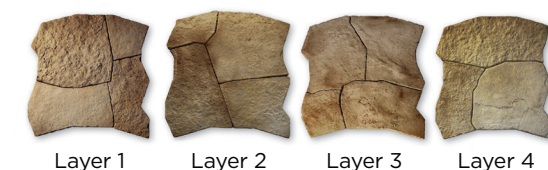

PROUDLY DISTRIBUTED BY:

Layer 1 Layer 2 Layer 3 Layer 4

Packaged Together

Rosetta® Grand Flagstone Dimensions - 38" x 42" x 1 1/4"

All Grand Flagstone sold by layer or cube, not by piece.

COLORS

Cuyahoga Blend Scioto Blend