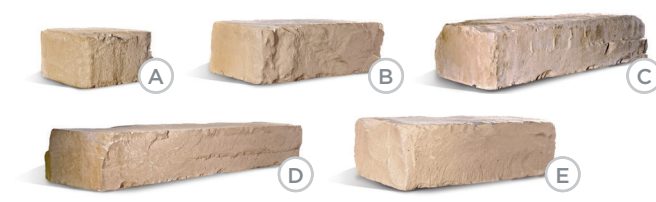

ROSETTA KODAH

ROSETTA DIMENSIONAL COPING

ROSETTA OUTCROPPING

ROSETTA STEPS

ROSETTA BELVEDERE FIRE PIT KIT

ROSETTA DIMENSIONAL FIRE PIT KIT

ROSETTA KODAH FIRE PIT KIT

Rosetta® Belvedere Wall
Wall blocks come in different sizes to create a double sided wall

Rosetta® Belvedere also available in corners and copings

Cuyahoga Blend Scioto Blend

- (A) Rosetta® Dimensional Wall Straight Block - 12" x 8" x 4"
- (B) Rosetta® Dimensional Wall Wedge Block - 12" x 8" x 4"

Cuyahoga Blend Scioto Blend

- (A) Rosetta® Kodah Wall - 12" x 10.5" x 6"
- (B) Rosetta® Kodah Wall - 21" x 10.5" x 6"
- (C) Rosetta® Kodah Wall - 30" x 10.5" x 6"
- (D) Rosetta® Kodah Wall - 42" x 10.5" x 6"
- (E) Rosetta® Kodah Wall Corner - 21" x 10.5" x 6"

Cuyahoga Blend Scioto Blend

- (A) Standard Coping - 18" x 12.5" x 2.5"
- (B) Finished End Coping - 19" x 12.5" x 2.5"
- (C) Long Coping - 24" x 12.5" x 2.5"

Cuyahoga Blend Scioto Blend

- (A) Rosetta® Outcropping Wall Stone - 12" H x 42" L (unit shown is one of a 12 piece modular system)
- (B) Rosetta® Outcropping Wall Stone - 12" H x 54" L (unit shown is one of a 12 piece modular system)
- Rosetta® Outcropping Wall Stone Corner 6"
- 6" H x 39" L x 27" D
- Rosetta® Outcropping Wall Stone Corner 12"
- 12" H x 48" L x 30" D