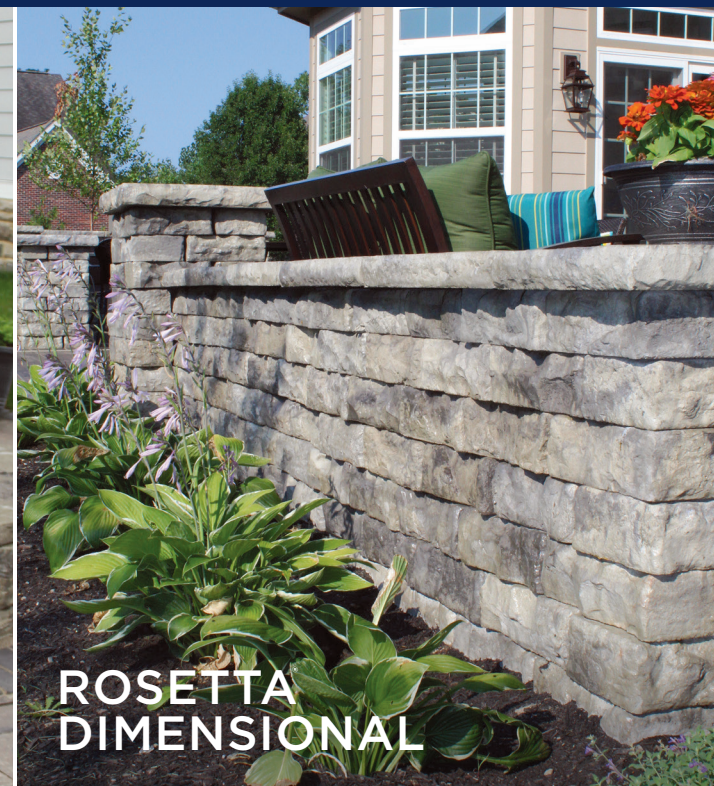

Rosetta® Belvedere Wall
Wall blocks come in different sizes to create a double sided wall

Rosetta® Belvedere also available in corners and copings

- (A) Rosetta® Dimensional Wall Straight Block - 12" x 8" x 4"
- (B) Rosetta® Dimensional Wall Wedge Block - 12" x 8" x 4"

- (A) Rosetta® Kodah Wall - 12" x 10.5" x 6"
- (B) Rosetta® Kodah Wall - 21" x 10.5" x 6"
- (C) Rosetta® Kodah Wall - 30" x 10.5" x 6"
- (D) Rosetta® Kodah Wall - 42" x 10.5" x 6"
- (E) Rosetta® Kodah Wall Corner - 21" x 10.5" x 6"

- (A) Standard Coping - 18" x 12.5" x 2.5"
- (B) Finished End Coping - 19" x 12.5" x 2.5"
- (C) Long Coping - 24" x 12.5" x 2.5"

- (A) Rosetta® Outcropping Wall Stone - 12" H x 42" L (unit shown is one of a 12 piece modular system)
- (B) Rosetta® Outcropping Wall Stone - 12" H x 54" L (unit shown is one of a 12 piece modular system)
- Rosetta® Outcropping Wall Stone Corner 6"
- 6" H x 39" L x 27" D
- Rosetta® Outcropping Wall Stone Corner 12"
- 12" H x 48" L x 30" D

- (A) Rosetta® Irregular Steps
  42" L x 17" D x 7" H
  42" L x 26" D x 7" H
  54" L x 22" D x 7" H
  48" L x 24" D x 7" H
  48" L x 28" D x 7" H
  60" L x 24" D x 7" H
- (B) Rosetta® Dimensional Steps
  36" L x 18" D x 7" H
  48" L x 18" D x 7" H
  72" L x 30" D x 7" H

- **OVERALL DIMENSIONS**
  14" H x 58" D
- **KIT COMPONENTS**
  - 52 Rosetta Belvedere Units
  - 3 - 10 oz Tubes of Adhesive
  - Steel Ring
  - Optional Grill Grate

The Belvedere Fire Pit creates a rustic sophistication all its own. The fire pit blends seamlessly with the entire collection of attractive Rosetta® paver and wall lines.

- **OVERALL DIMENSIONS**
  12" H x 44" W x 44" D
- **KIT COMPONENTS**
  - 36 Rosetta Dimensional Units
  - 3 - 10 oz Tubes of Adhesive
  - Steel Liner

The Dimensional Wall Fire Pit Kit features hand-hewn stone texture with consistent dimensions to create a natural looking square fire pit.