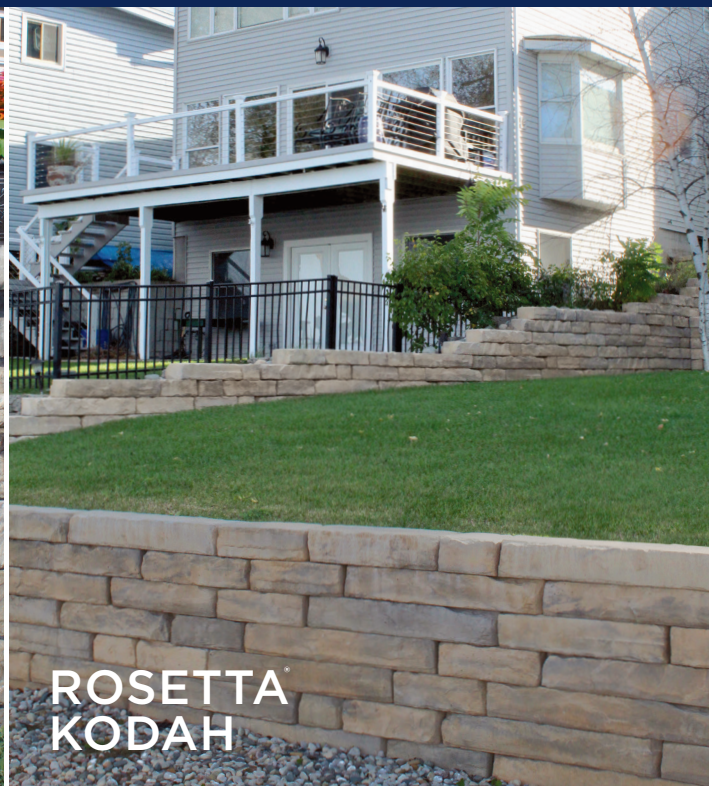

All Dimensional Flagstone are 2" thick
All Dimensional Flagstone sold by layer or cube, not by piece

COLORS

Cuyahoga Blend Scioto Blend

- A Rosetta® Superior Stepper - 21" x 27"

All Superior Steppers are 2" thick
Eight different shapes per cube

ROSETTA KODAH

ROSETTA DIMENSIONAL COPING

ROSETTA OUTCROPPING

ROSETTA STEPS

ROSETTA BELVEDERE FIRE PIT KIT

ROSETTA DIMENSIONAL FIRE PIT KIT

ROSETTA KODAH FIRE PIT KIT

Rosetta® Belvedere Wall
Wall blocks come in different sizes to create a double sided wall

Rosetta® Belvedere also available in corners and copings

Cuyahoga Blend Scioto Blend

- (A) Rosetta® Dimensional Wall Straight Block - 12" x 8" x 4"
- (B) Rosetta® Dimensional Wall Wedge Block - 12" x 8" x 4"