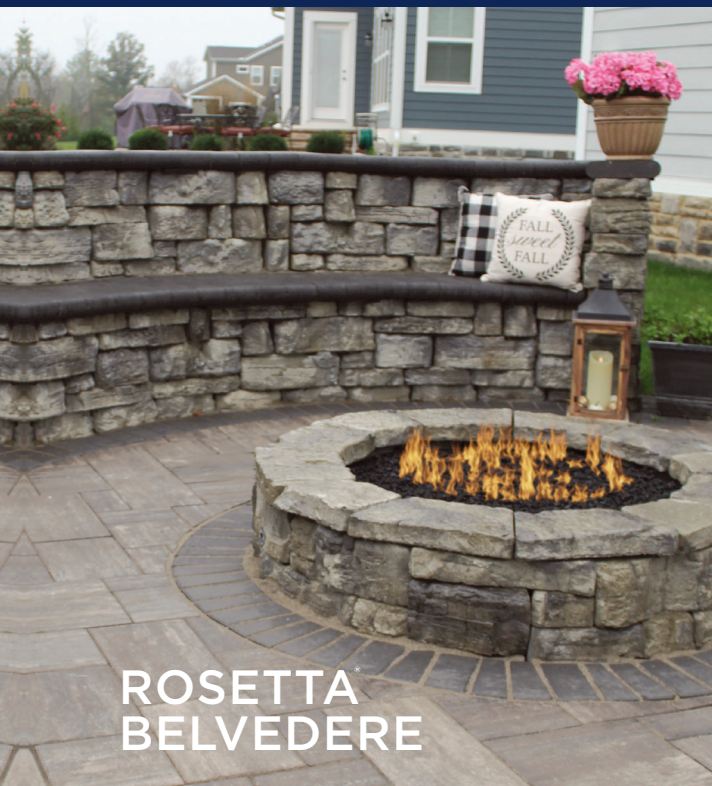

Rosetta® Belvedere Wall
Wall blocks come in different sizes to create a double sided wall

Rosetta® Belvedere also available in corners and copings

- (A) Rosetta® Dimensional Wall Straight Block - 12" x 8" x 4"
- (B) Rosetta® Dimensional Wall Wedge Block - 12" x 8" x 4"

- (A) Rosetta® Kodah Wall - 12" x 10.5" x 6"
- (B) Rosetta® Kodah Wall - 21" x 10.5" x 6"
- (C) Rosetta® Kodah Wall - 30" x 10.5" x 6"
- (D) Rosetta® Kodah Wall - 42" x 10.5" x 6"
- (E) Rosetta® Kodah Wall Corner - 21" x 10.5" x 6"

- (A) Standard Coping - 18" x 12.5" x 2.5"
- (B) Finished End Coping - 19" x 12.5" x 2.5"
- (C) Long Coping - 24" x 12.5" x 2.5"

- (A) Rosetta® Outcropping Wall Stone - 12" H x 42" L (unit shown is one of a 12 piece modular system)
- (B) Rosetta® Outcropping Wall Stone - 12" H x 54" L (unit shown is one of a 12 piece modular system)
- Rosetta® Outcropping Wall Stone Corner 6"
- 6" H x 39" L x 27" D
- Rosetta® Outcropping Wall Stone Corner 12"
- 12" H x 48" L x 30" D

- (A) Rosetta® Irregular Steps
  42" L x 17" D x 7" H
  42" L x 26" D x 7" H
  54" L x 22" D x 7" H
  48" L x 24" D x 7" H
  48" L x 28" D x 7" H
  60" L x 24" D x 7" H
- (B) Rosetta® Dimensional Steps
  36" L x 18" D x 7" H
  48" L x 18" D x 7" H
  72" L x 30" D x 7" H

- **OVERALL DIMENSIONS**
  14" H x 58" D
- **KIT COMPONENTS**
  - 52 Rosetta Belvedere Units
  - 3 - 10 oz Tubes of Adhesive
  - Steel Ring
  - Optional Grill Grate

The Belvedere Fire Pit creates a rustic sophistication all its own. The fire pit blends seamlessly with the entire collection of attractive Rosetta® paver and wall lines.

- **OVERALL DIMENSIONS**
  12" H x 44" W x 44" D
- **KIT COMPONENTS**
  - 36 Rosetta Dimensional Units
  - 3 - 10 oz Tubes of Adhesive
  - Steel Liner

The Dimensional Wall Fire Pit Kit features hand-hewn stone texture with consistent dimensions to create a natural looking square fire pit.