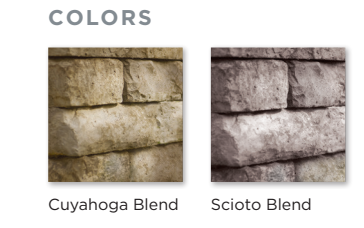

Cuyahoga Blend Scioto Blend

- **OVERALL DIMENSIONS**
  12" H x 48" Diameter
- **KIT COMPONENTS**
  - 16 Rosetta® Kodah Wall Corner Units
  - 3 - 10 oz. Tubes of Adhesive
  - Steel Liner
  - Optional Grill Grate

With big, bold blocks that mirror snapped limestone, the Kodah Fire Pit Kit creates a modern, square fire pit that doesn't feel cold.