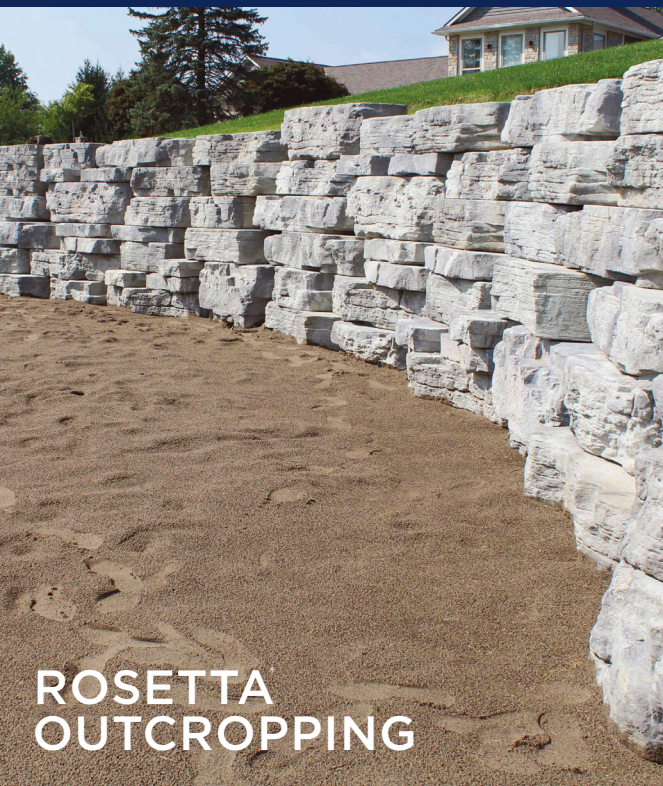

Rosetta® Belvedere Wall
Wall blocks come in different sizes to create a double sided wall

Rosetta® Belvedere also available in corners and copings

- (A) Rosetta® Dimensional Wall Straight Block - 12" x 8" x 4"
- (B) Rosetta® Dimensional Wall Wedge Block - 12" x 8" x 4"

- (A) Rosetta® Kodah Wall - 12" x 10.5" x 6"
- (B) Rosetta® Kodah Wall - 21" x 10.5" x 6"
- (C) Rosetta® Kodah Wall - 30" x 10.5" x 6"
- (D) Rosetta® Kodah Wall - 42" x 10.5" x 6"
- (E) Rosetta® Kodah Wall Corner - 21" x 10.5" x 6"

- (A) Standard Coping - 18" x 12.5" x 2.5"
- (B) Finished End Coping - 19" x 12.5" x 2.5"
- (C) Long Coping - 24" x 12.5" x 2.5"

- (A) Rosetta® Outcropping Wall Stone - 12" H x 42" L (unit shown is one of a 12 piece modular system)
- (B) Rosetta® Outcropping Wall Stone - 12" H x 54" L (unit shown is one of a 12 piece modular system)
- Rosetta® Outcropping Wall Stone Corner 6"
- 6" H x 39" L x 27" D
- Rosetta® Outcropping Wall Stone Corner 12"
- 12" H x 48" L x 30" D

- (A) Rosetta® Irregular Steps
  42" L x 17" D x 7" H
  42" L x 26" D x 7" H
  54" L x 22" D x 7" H
  48" L x 24" D x 7" H
  48" L x 28" D x 7" H
  60" L x 24" D x 7" H
- (B) Rosetta® Dimensional Steps
  36" L x 18" D x 7" H
  48" L x 18" D x 7" H
  72" L x 30" D x 7" H

- **OVERALL DIMENSIONS**
  14" H x 58" D
- **KIT COMPONENTS**
  - 52 Rosetta Belvedere Units
  - 3 - 10 oz Tubes of Adhesive
  - Steel Ring
  - Optional Grill Grate

The Belvedere Fire Pit creates a rustic sophistication all its own. The fire pit blends seamlessly with the entire collection of attractive Rosetta® paver and wall lines.

- **OVERALL DIMENSIONS**
  12" H x 44" W x 44" D
- **KIT COMPONENTS**
  - 36 Rosetta Dimensional Units
  - 3 - 10 oz Tubes of Adhesive
  - Steel Liner

The Dimensional Wall Fire Pit Kit features hand-hewn stone texture with consistent dimensions to create a natural looking square fire pit.