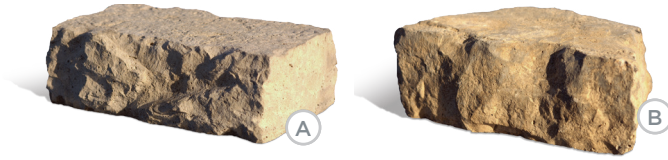

ROSETTA KODAH

ROSETTA DIMENSIONAL COPING

ROSETTA OUTCROPPING

ROSETTA STEPS

ROSETTA BELVEDERE FIRE PIT KIT

ROSETTA DIMENSIONAL FIRE PIT KIT

ROSETTA KODAH FIRE PIT KIT

Rosetta® Belvedere Wall
Wall blocks come in different sizes to create a double sided wall

Rosetta® Belvedere also available in corners and copings

Cuyahoga Blend Scioto Blend

- (A) Rosetta® Dimensional Wall Straight Block - 12" x 8" x 4"
- (B) Rosetta® Dimensional Wall Wedge Block - 12" x 8" x 4"