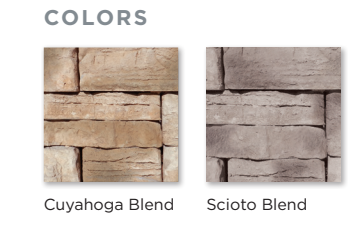

Cuyahoga Blend Scioto Blend

Cuyahoga Blend Scioto Blend

- **OVERALL DIMENSIONS**
  12" H x 44" W x 44" D
- **KIT COMPONENTS**
  - 36 Rosetta Dimensional Units
  - 3 - 10 oz Tubes of Adhesive
  - Steel Liner

The Dimensional Wall Fire Pit Kit features hand-hewn stone texture with consistent dimensions to create a natural looking square fire pit.