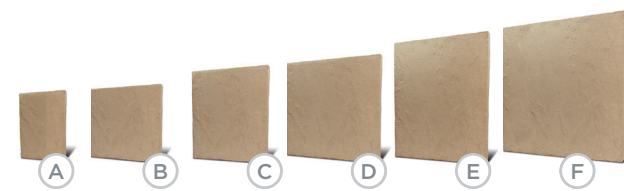

PROUDLY DISTRIBUTED BY:

Layer 1 Layer 2 Layer 3 Layer 4

Packaged Together

Rosetta® Grand Flagstone Dimensions - 38" x 42" x 1 1/4"

All Grand Flagstone sold by layer or cube, not by piece.

COLORS

Cuyahoga Blend Scioto Blend

- A Rosetta® Dimensional Flagstone - 6" x 12"
- B Rosetta® Dimensional Flagstone - 12" x 12"
- C Rosetta® Dimensional Flagstone - 12" x 18"
- D Rosetta® Dimensional Flagstone - 18" x 18"
- E Rosetta® Dimensional Flagstone - 18" x 24"
- F Rosetta® Dimensional Flagstone - 24" x 24"

All Dimensional Flagstone are 2" thick
All Dimensional Flagstone sold by layer or cube, not by piece

COLORS

Cuyahoga Blend Scioto Blend

- A Rosetta® Superior Stepper - 21" x 27"

All Superior Steppers are 2" thick
Eight different shapes per cube