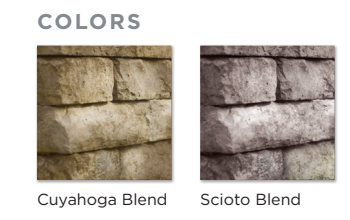

Cuyahoga Blend Scioto Blend