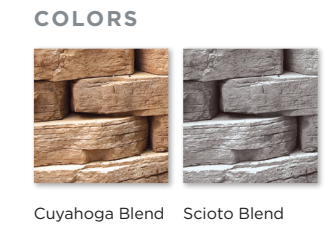

Cuyahoga Blend Scioto Blend

- (A) Standard Coping - 18" x 12.5" x 2.5"
- (B) Finished End Coping - 19" x 12.5" x 2.5"
- (C) Long Coping - 24" x 12.5" x 2.5"

Cuyahoga Blend Scioto Blend

- (A) Rosetta® Outcropping Wall Stone - 12" H x 42" L (unit shown is one of a 12 piece modular system)
- (B) Rosetta® Outcropping Wall Stone - 12" H x 54" L (unit shown is one of a 12 piece modular system)
- Rosetta® Outcropping Wall Stone Corner 6"
- 6" H x 39" L x 27" D
- Rosetta® Outcropping Wall Stone Corner 12"
- 12" H x 48" L x 30" D