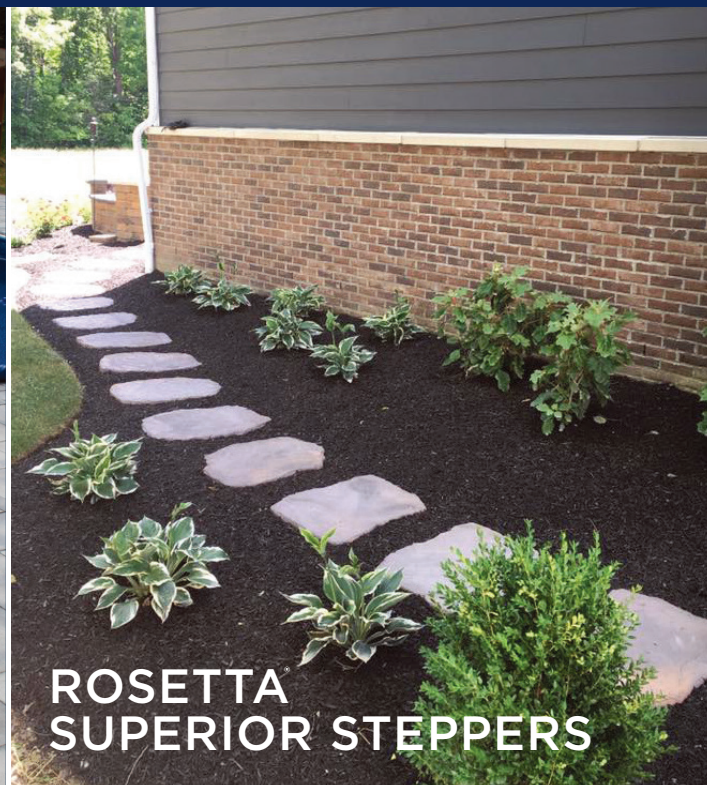

ROSETTA
GRAND FLAGSTONE

ROSETTA
DIMENSIONAL
FLAGSTONE

ROSETTA
SUPERIOR STEPPERS

BE SURE TO CHECK OUT OUR
AMERICANA COLLECTION LINE
OF PREMIUM PAVERS.

SALES & MANUFACTURING

Masonry & Landscape
4033 Alum Creek Drive
Obetz, Ohio 43207
614-252-0955
Fax 614-252-5858