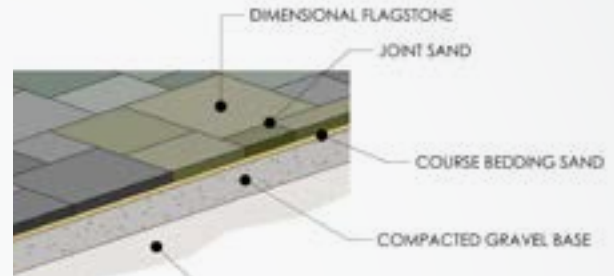

One Layer = 1 Pattern

PACKAGING INFO

PRODUCT	WEIGHT PER SQ. FT.	UNITS PER SQ. FT.	LAYERS PER CUBE	UNITS PER CUBE	WEIGHT PER CUBE	SQ. FT. PER UNIT	SQ. FT. PER BAND	SQ. FT. PER CUBE	COLORS STOCKED
Dimensional Flagstone	24.0	N/A	8	48	2350	N/A	12.25	98	Bluestone, Cuyahoga, Scioto

Note: Due to variations in printing, color selections should always be chosen from actual product samples.
Textured paver and patio stone surfaces require a buffer between the plate compactor and the paver surface to prevent scuffing.
* Not available in MI.

COLORS

OBERFIELDS