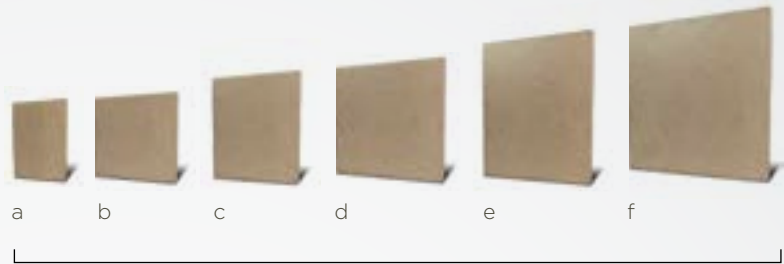

ROSETTA[®] DIMENSIONAL FLAGSTONE

Rosetta[®] Dimensional Flagstone mimics an authentic, slate texture using six unique shapes and various stone textures. It's the perfect choice for walkways and elegant patios that require consistent dimensions and a more formal, sophisticated look.

[®]
Design PAVE

PREMIUM
CONCRETE
PAVERS

ROSETTA® DIMENSIONAL FLAGSTONE

PAVERS

DesignPAVE®

PRODUCT SPECS

- a) Rosetta® Dimensional Flagstone* - 6" x 12"
- b) Rosetta® Dimensional Flagstone* - 12" x 12"
- c) Rosetta® Dimensional Flagstone* - 12" x 18"
- d) Rosetta® Dimensional Flagstone* - 18" x 18"
- e) Rosetta® Dimensional Flagstone* - 18" x 24"
- f) Rosetta® Dimensional Flagstone* - 24" x 24"

All Dimensional Flagstone are 2" thick
 All Dimensional Flagstone sold by layer, not by piece.

Packaged together

APPLICATIONS

Pedestrian traffic, patios, borders and swimming pool decks.

INSTALLATION PATTERNS