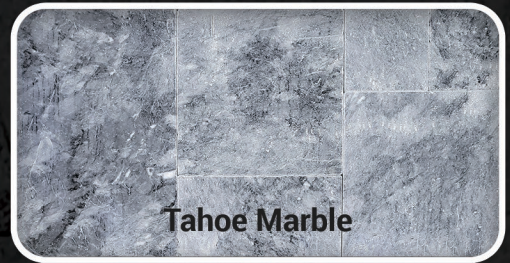

oberfields

ELEGANT & UPSCALE

Our travertine and marble pavers instantly elevate your space.

Available
IN 6 COLORS

Ideal for pool surrounds or areas where a clean, smooth appearance is desired, our travertine and marble selection offers the highest quality in the industry. We offer two grades of stone to give you options. Coping accessories are also available.

Sand Dune

Silver

Ice Marble

Ivory Tusk

Noce Trail

Tahoe Marble

oberfields

528 London Road,
Delaware, OH 43015