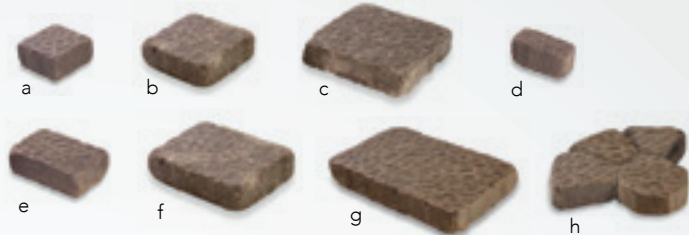

VINTAGE BELHAVEN[®]

Vintage Belhaven[®] pavers are perfect for the discerning homeowner that values the rustic, weathered appearance of cobblestones with the versatility of various sizes and textures. Vintage Belhaven[®] Pavers are a collection of six various size pavers that have a weathered surface enhanced by slightly chiseled edges. Its many modular sizes make it easy to create unique and interesting patterns for any application.

DesignPAVE[®]

PREMIUM
CONCRETE
PAVERS

VINTAGE BELHAVEN® & VINTAGE BELHAVEN® CIRCLE

PRODUCT SPECS

- a) Vintage Belhaven® Small Square – 5 1/2" x 5 1/2"
 - b) Vintage Belhaven® Square – 8 1/4" x 8 1/4"
 - c) Vintage Belhaven® Large Square – 11" x 11"
 - d) Vintage Belhaven® Small Rectangle – 5 1/2" x 2 3/4"
 - e) Vintage Belhaven® Standard Rectangle – 8 1/4" x 5 1/2"
 - f) Vintage Belhaven® Large Rectangle – 11" x 8 1/4"
 - g) Vintage Belhaven® Jumbo Rectangle – 16 1/2" x 11"
 - h) Vintage Belhaven® Circle System – Circle Center, Small Circle Paver, Large Circle Paver and Rectangle Circle Paver. **SPECIAL ORDER.**
- All Belhaven® pavers are 2 3/4" thick.

COLORS

Vintage Canyon Creek Blend

Vintage Earth Blend

Vintage Flagstone Blend

BANDING AND ACCENTS

Vintage Charcoal (Standard Rectangle only)

Vintage Flat Top Charcoal (Standard Rectangle only)