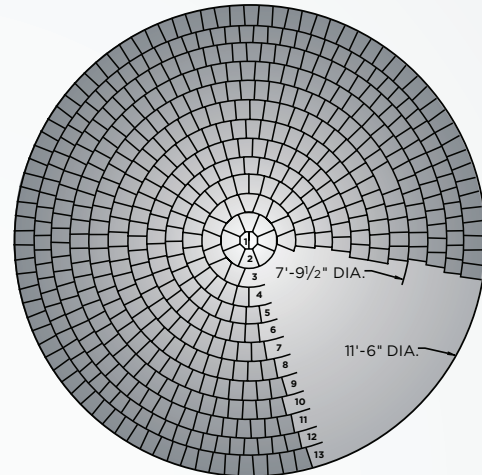

DesignPAVE[®]

PREMIUM
CONCRETE
PAVERS

VINTAGE BELHAVEN® & VINTAGE BELHAVEN® CIRCLE

PRODUCT SPECS

- a) Vintage Belhaven® Small Square – 5 1/2" x 5 1/2"
 - b) Vintage Belhaven® Square – 8 1/4" x 8 1/4"
 - c) Vintage Belhaven® Large Square – 11" x 11"
 - d) Vintage Belhaven® Small Rectangle – 5 1/2" x 2 3/4"
 - e) Vintage Belhaven® Standard Rectangle – 8 1/4" x 5 1/2"
 - f) Vintage Belhaven® Large Rectangle – 11" x 8 1/4"
 - g) Vintage Belhaven® Jumbo Rectangle – 16 1/2" x 11"
 - h) Vintage Belhaven® Circle System – Circle Center, Small Circle Paver, Large Circle Paver and Rectangle Circle Paver. **SPECIAL ORDER.**
- All Belhaven® pavers are 2 3/4" thick.

APPLICATIONS

Pedestrian or light vehicular traffic, residential driveways, patios, borders and swimming pool decks.

INSTALLATION PATTERN

Muster D
40% Small Sq.
60% Standard Rec.

Muster K
28% Small Sq.
72% Standard Rec.

3 Piece Random
51% Standard Rec.
11% Small Rec.
38% Small Sq.

6 Piece Random
29% Jumbo Rec.
17% Large Rec.
18% Standard Rec.
7% Small Rec.
18% Large Sq.
11% Small Sq.

See page 51 for Vintage Belhaven Circle Diagram

PACKAGING INFO

PRODUCT	WEIGHT PER SQ. FT.	UNITS PER SQ. FT.	UNITS PER BAND	UNITS PER CUBE	WEIGHT PER CUBE	SQ. FT. PER UNIT	SQ. FT. PER BAND	SQ. FT. PER CUBE	COLORS STOCKED
Small Square	32.0	4.76	48	384	2592	0.21	10.08	81	Canyon Creek, Earth, Flagstone
Square	32.0	2.35	36	216	2815	0.43	17.00	92	Canyon Creek, Earth, Flagstone
Large Square	32.0	1.19	24	96	2592	0.84	20.16	81	Canyon Creek, Earth, Flagstone
Small Rectangle	32.0	9.52	96	768	2592	0.11	10.56	81	Canyon Creek, Earth, Flagstone
Standard Rectangle	32.0	3.17	48	288	2912	0.32	15.36	91	Canyon Creek, Charcoal, Earth, Flagstone
Large Rectangle	32.0	1.58	32	128	2592	0.63	20.16	81	Canyon Creek, Earth, Flagstone
Jumbo Rectangle	32.0	0.79	16	64	2592	1.27	20.32	81	Canyon Creek, Earth, Flagstone
Circle	32.0	N/A	N/A	704	3520	Varies	N/A	110	Non-Stock
Vintage Flat Top Standard Rectangle	32.0	3.17	48	288	2912	0.32	15.36	91	Charcoal