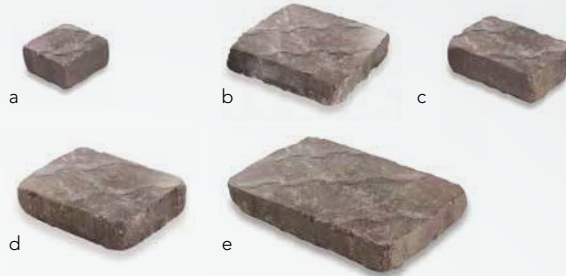

APPLICATIONS

Pedestrian or light vehicular traffic, residential driveways, patios, borders and swimming pool decks.

INSTALLATION PATTERNS

Muster D 40% Small Sq. 60% Standard Rec.	Muster K 28% Small Sq. 72% Standard Rec.	3 Piece Random 21% Large Rec. 46% Standard Rec. 33% Small Sq.	6 Piece Random 30% Jumbo Rec. 18% Large Rec. 20% Standard Rec. 19% Large Sq. 13% Small Sq.	Jumbo Muster K 28% Large Sq. 72% Jumbo Rec.

PACKAGING INFO

PRODUCT	WEIGHT PER SQ. FT.	UNITS PER SQ. FT.	UNITS PER BAND	UNITS PER CUBE	WEIGHT PER CUBE	SQ. FT. PER UNIT	SQ. FT. PER BAND	SQ. FT. PER CUBE	COLORS STOCKED
Small Square	32.0	4.76	48	384	2592	0.21	10.08	81	Canyon Creek, Earth, Flagstone
Standard Rectangle	32.0	3.17	48	288	2912	0.32	15.36	91	Canyon Creek, Earth, Flagstone
Large Rectangle	32.0	1.58	32	128	2592	0.63	20.16	81	Canyon Creek, Earth, Flagstone
Large Square	32.0	1.19	24	96	2592	0.84	20.16	81	Canyon Creek, Earth, Flagstone
Jumbo Rectangle	32.0	0.79	16	64	2592	1.27	20.32	81	Canyon Creek, Earth, Flagstone
Flat Top Charcoal Standard Rectangle	32.0	3.17	48	288	2912	0.32	15.36	91	Charcoal
Vintage Flat Top Standard Rectangle	32.0	3.17	48	288	2912	0.32	15.36	91	Charcoal

Note: Due to variations in printing, color selections should always be chosen from actual product samples. Textured paver and patio stone surfaces require a buffer between the plate compactor and the paver surface to prevent scuffing.

COLORS

Vintage Canyon Creek Blend

Vintage Earth Blend

Vintage Flagstone Blend

BANDING AND ACCENTS

Flat Top Charcoal (Standard Rectangle only)

Vintage Flat Top Charcoal (Standard Rectangle only)