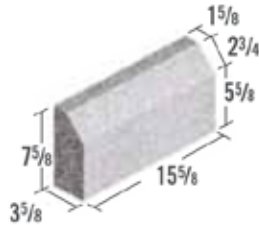

SHAPE 261: 4" x 8" x 16" SOLID CHAMFERED SILL

4" x 8" x 16"
 102 x 203 x 406
 UNIT WEIGHT: 28
 ON PALLET
 108 PER CUBE
 NON-STOCK

SHAPE 263: 6" x 8" x 16" SOLID CHAMFERED SILL

6" x 8" x 16"
 152 x 203 x 406
 UNIT WEIGHT: 47
 ON PALLET
 72 PER CUBE
 NON-STOCK

SHAPE 264: 8" x 8" x 16" SOLID CHAMFERED SILL

8" x 8" x 16"
 203 x 203 x 406
 UNIT WEIGHT: 64
 ON PALLET
 54 PER CUBE
 NON-STOCK

SHAPE 266: 4" x 8" x 16" SOLID CHAMFERED SILL SPLIT FACE

4" x 8" x 16"
 102 x 203 x 406
 UNIT WEIGHT: 29
 ON PALLET
 108 PER CUBE
 NON-STOCK

SHAPE 268: 6" x 8" x 16" SOLID CHAMFERED SILL SPLIT FACE

6" x 8" x 16"
 152 x 203 x 406
 UNIT WEIGHT: 48
 ON PALLET
 72 PER CUBE
 NON-STOCK

SHAPE 269: 8" x 8" x 16" SOLID CHAMFERED SILL SPLIT FACE

8" x 8" x 16"
 203 x 203 x 406
 UNIT WEIGHT: 66
 ON PALLET
 54 PER CUBE
 NON-STOCK