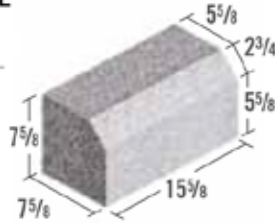

SHAPE 261: 4" x 8" x 16" SOLID CHAMFERED SILL

4" x 8" x 16"
 102 x 203 x 406
 UNIT WEIGHT: 28
 ON PALLET
 108 PER CUBE
 NON-STOCK

SHAPE 263: 6" x 8" x 16" SOLID CHAMFERED SILL

6" x 8" x 16"
 152 x 203 x 406
 UNIT WEIGHT: 47
 ON PALLET
 72 PER CUBE
 NON-STOCK

SHAPE 264: 8" x 8" x 16" SOLID CHAMFERED SILL

8" x 8" x 16"
 203 x 203 x 406
 UNIT WEIGHT: 64
 ON PALLET
 54 PER CUBE
 NON-STOCK

SHAPE 266: 4" x 8" x 16" SOLID CHAMFERED SILL SPLIT FACE

4" x 8" x 16"
 102 x 203 x 406
 UNIT WEIGHT: 29
 ON PALLET
 108 PER CUBE
 NON-STOCK

SHAPE 268: 6" x 8" x 16" SOLID CHAMFERED SILL SPLIT FACE

6" x 8" x 16"
 152 x 203 x 406
 UNIT WEIGHT: 48
 ON PALLET
 72 PER CUBE
 NON-STOCK

SHAPE 269: 8" x 8" x 16" SOLID CHAMFERED SILL SPLIT FACE

8" x 8" x 16"
 203 x 203 x 406
 UNIT WEIGHT: 66
 ON PALLET
 54 PER CUBE
 NON-STOCK