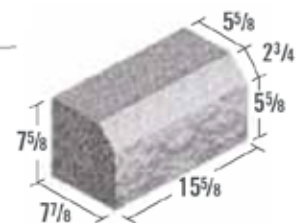

SHAPE 261: 4" x 8" x 16" SOLID CHAMFERED SILL

4" x 8" x 16"
 102 x 203 x 406
 UNIT WEIGHT: 28
 ON PALLET
 108 PER CUBE
 NON-STOCK

SHAPE 263: 6" x 8" x 16" SOLID CHAMFERED SILL

6" x 8" x 16"
 152 x 203 x 406
 UNIT WEIGHT: 47
 ON PALLET
 72 PER CUBE
 NON-STOCK

SHAPE 264: 8" x 8" x 16" SOLID CHAMFERED SILL

8" x 8" x 16"
 203 x 203 x 406
 UNIT WEIGHT: 64
 ON PALLET
 54 PER CUBE
 NON-STOCK

SHAPE 266: 4" x 8" x 16" SOLID CHAMFERED SILL SPLIT FACE

4" x 8" x 16"
 102 x 203 x 406
 UNIT WEIGHT: 29
 ON PALLET
 108 PER CUBE
 NON-STOCK

SHAPE 268: 6" x 8" x 16" SOLID CHAMFERED SILL SPLIT FACE

6" x 8" x 16"
 152 x 203 x 406
 UNIT WEIGHT: 48
 ON PALLET
 72 PER CUBE
 NON-STOCK

SHAPE 269: 8" x 8" x 16" SOLID CHAMFERED SILL SPLIT FACE

8" x 8" x 16"
 203 x 203 x 406
 UNIT WEIGHT: 66
 ON PALLET
 54 PER CUBE
 NON-STOCK