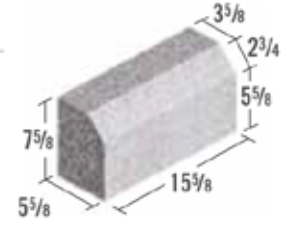

SHAPE 261: 4" x 8" x 16" SOLID CHAMFERED SILL

4" x 8" x 16"
 102 x 203 x 406
 UNIT WEIGHT: 28
 ON PALLET
 108 PER CUBE
 NON-STOCK

SHAPE 263: 6" x 8" x 16" SOLID CHAMFERED SILL

6" x 8" x 16"
 152 x 203 x 406
 UNIT WEIGHT: 47
 ON PALLET
 72 PER CUBE
 NON-STOCK

SHAPE 264: 8" x 8" x 16" SOLID CHAMFERED SILL

8" x 8" x 16"
 203 x 203 x 406
 UNIT WEIGHT: 64
 ON PALLET
 54 PER CUBE
 NON-STOCK

SHAPE 266: 4" x 8" x 16" SOLID CHAMFERED SILL SPLIT FACE

4" x 8" x 16"
 102 x 203 x 406
 UNIT WEIGHT: 29
 ON PALLET
 108 PER CUBE
 NON-STOCK

SHAPE 268: 6" x 8" x 16" SOLID CHAMFERED SILL SPLIT FACE

6" x 8" x 16"
 152 x 203 x 406
 UNIT WEIGHT: 48
 ON PALLET
 72 PER CUBE
 NON-STOCK

SHAPE 269: 8" x 8" x 16" SOLID CHAMFERED SILL SPLIT FACE

8" x 8" x 16"
 203 x 203 x 406
 UNIT WEIGHT: 66
 ON PALLET
 54 PER CUBE
 NON-STOCK