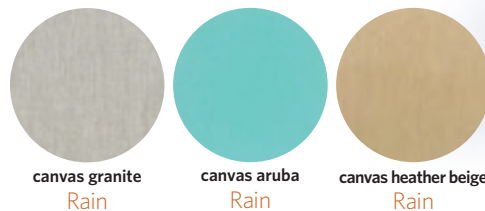

Fabric Group **B**

STOCK FABRIC COLORS

sailcloth shell

solana seagull

empire dove

blox slate

reflex classic

hybrid sky

fischer graphite

violetta baltic

mainstreet wren

luxe indigo

accord II crimson

fretwork pewter

Fabric Group **C**

STOCK FABRIC COLORS

Rain Fabrics

Water-resistant, quick-dry cushions that allow you to spend more time relaxing with less hassle.

canvas granite
Rain

canvas aruba
Rain

canvas heather beige
Rain

sailcloth shell
Rain

canvas navy
Rain