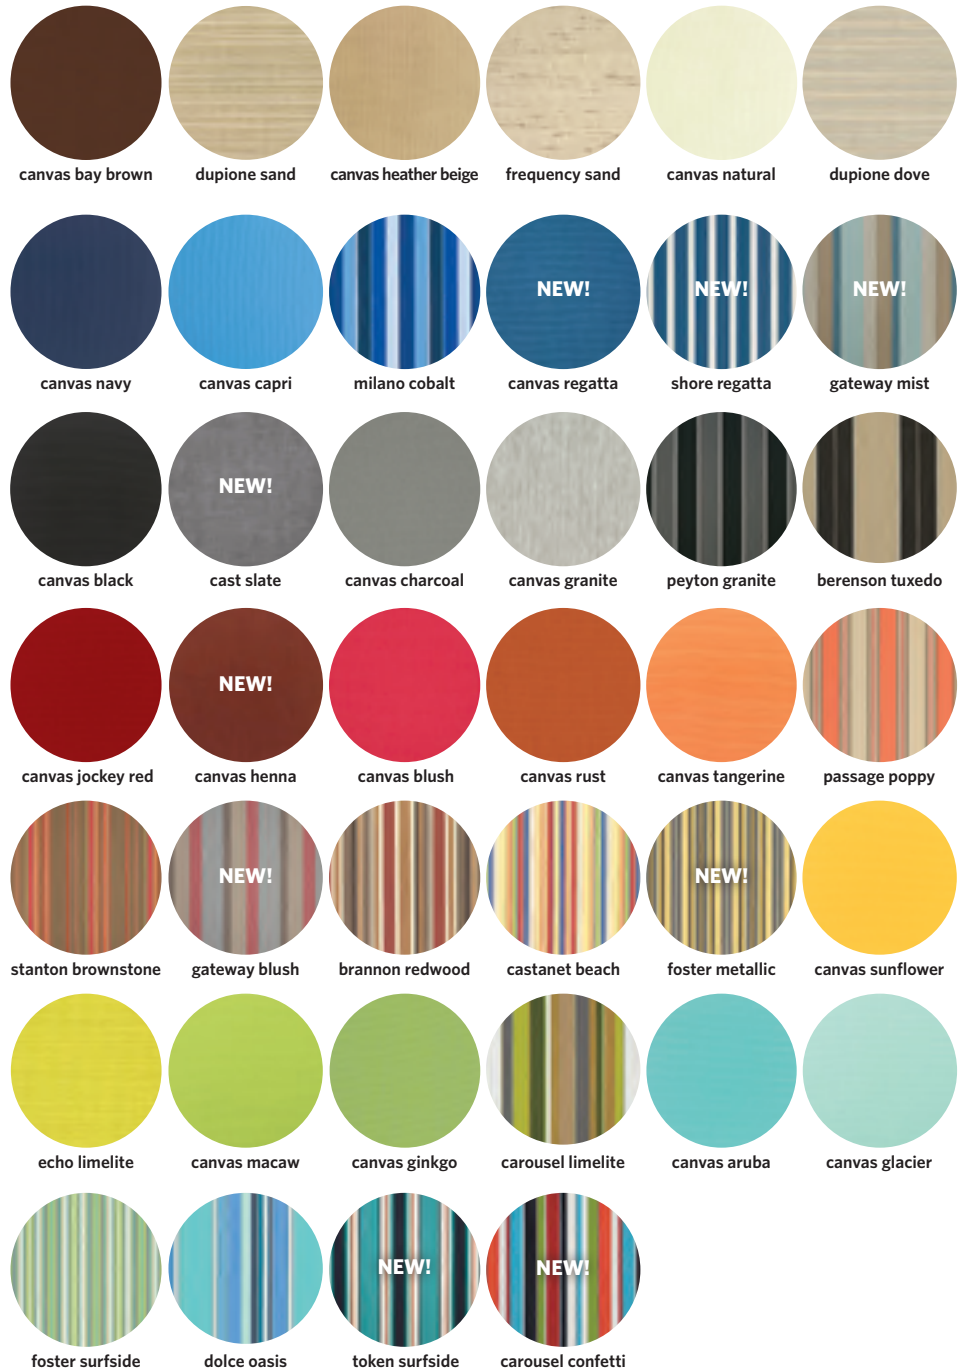

Xtreme Clean

For use on Berlin Gardens
furniture excluding White
32 oz BG32EC

Get even more comfortable.

SUNBRELLA CUSHIONS

All the beautiful colors under the sun are yours to choose from with Sunbrella fabrics. Select the pattern or hue that best suits your personality and your backyard space. Sunbrella fabrics are made of solution-dyed acrylic that's durable and fade-resistant. Soft and comfortable, cushions made with Sunbrella fabric complete your backyard oasis.

Our deep seating cushions come standard with reticulated (flow-through) foam, providing superior drainage over standard urethane foam.

Fabric Group **A**

STOCK FABRIC COLORS

Products available in all fabrics unless noted.

Fabric Group **B**

STOCK FABRIC COLORS

sailcloth shell

solana seagull

empire dove

blox slate

reflex classic

hybrid sky

fischer graphite

violetta baltic

mainstreet wren

luxe indigo

accord II crimson

fretwork pewter

Fabric Group **C**

STOCK FABRIC COLORS