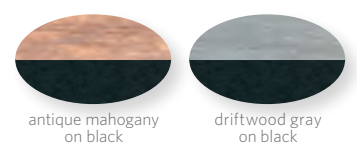

Natural Finishes on Black