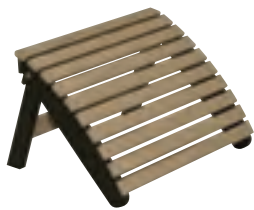

Folding Adirondack Footstool
PFAF2417
24" W x 17" D x 14" H