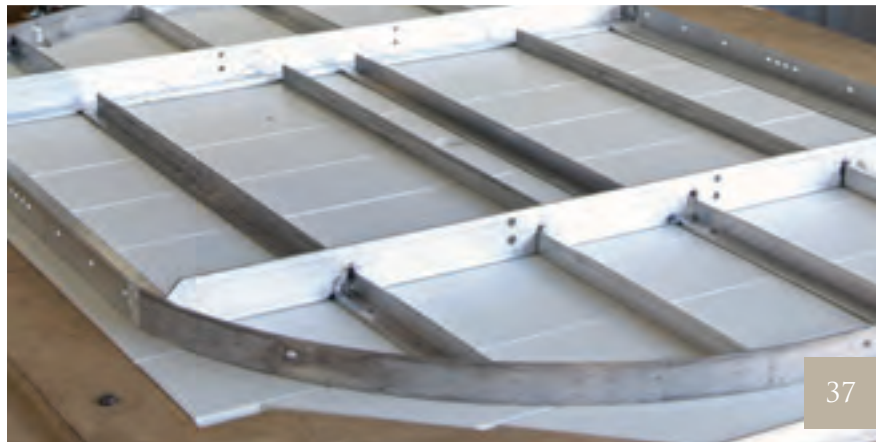

Umbrella hole with matching plug on table top.

Umbrella hole on base with knobs for easy tightening.

Aluminum frames for added strength and durability.

See cushion and frame color choices on pages 64-66.