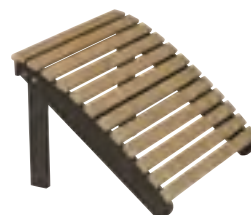

Adirondack Footstool
PAFS2400
24" W x 21" D x 17" H