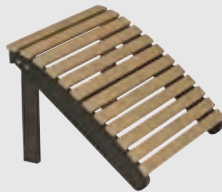

ADIRONDACK FOOTSTOOL
| PAFS2400 |
24" W X 21" D X 17" H