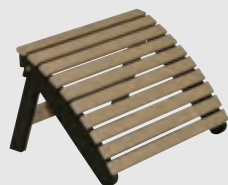

FOLDING ADIRONDACK FOOTSTOOL
| PFAF2417 |
24" W X 17" D X 14" H