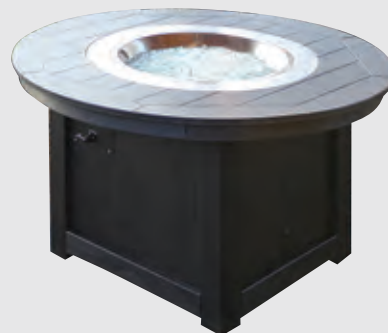

CUSHIONS

COLORS & FINISHES

DONOMA FIRE PIT IN LIGHT GRAY ON BLACK

DONOMA

SPECIFICATIONS

The Donoma fire pit comes in all our regular poly and two-tone colors. Fire pits are not available in tropical colors, tropical on white or Natural Finishes.