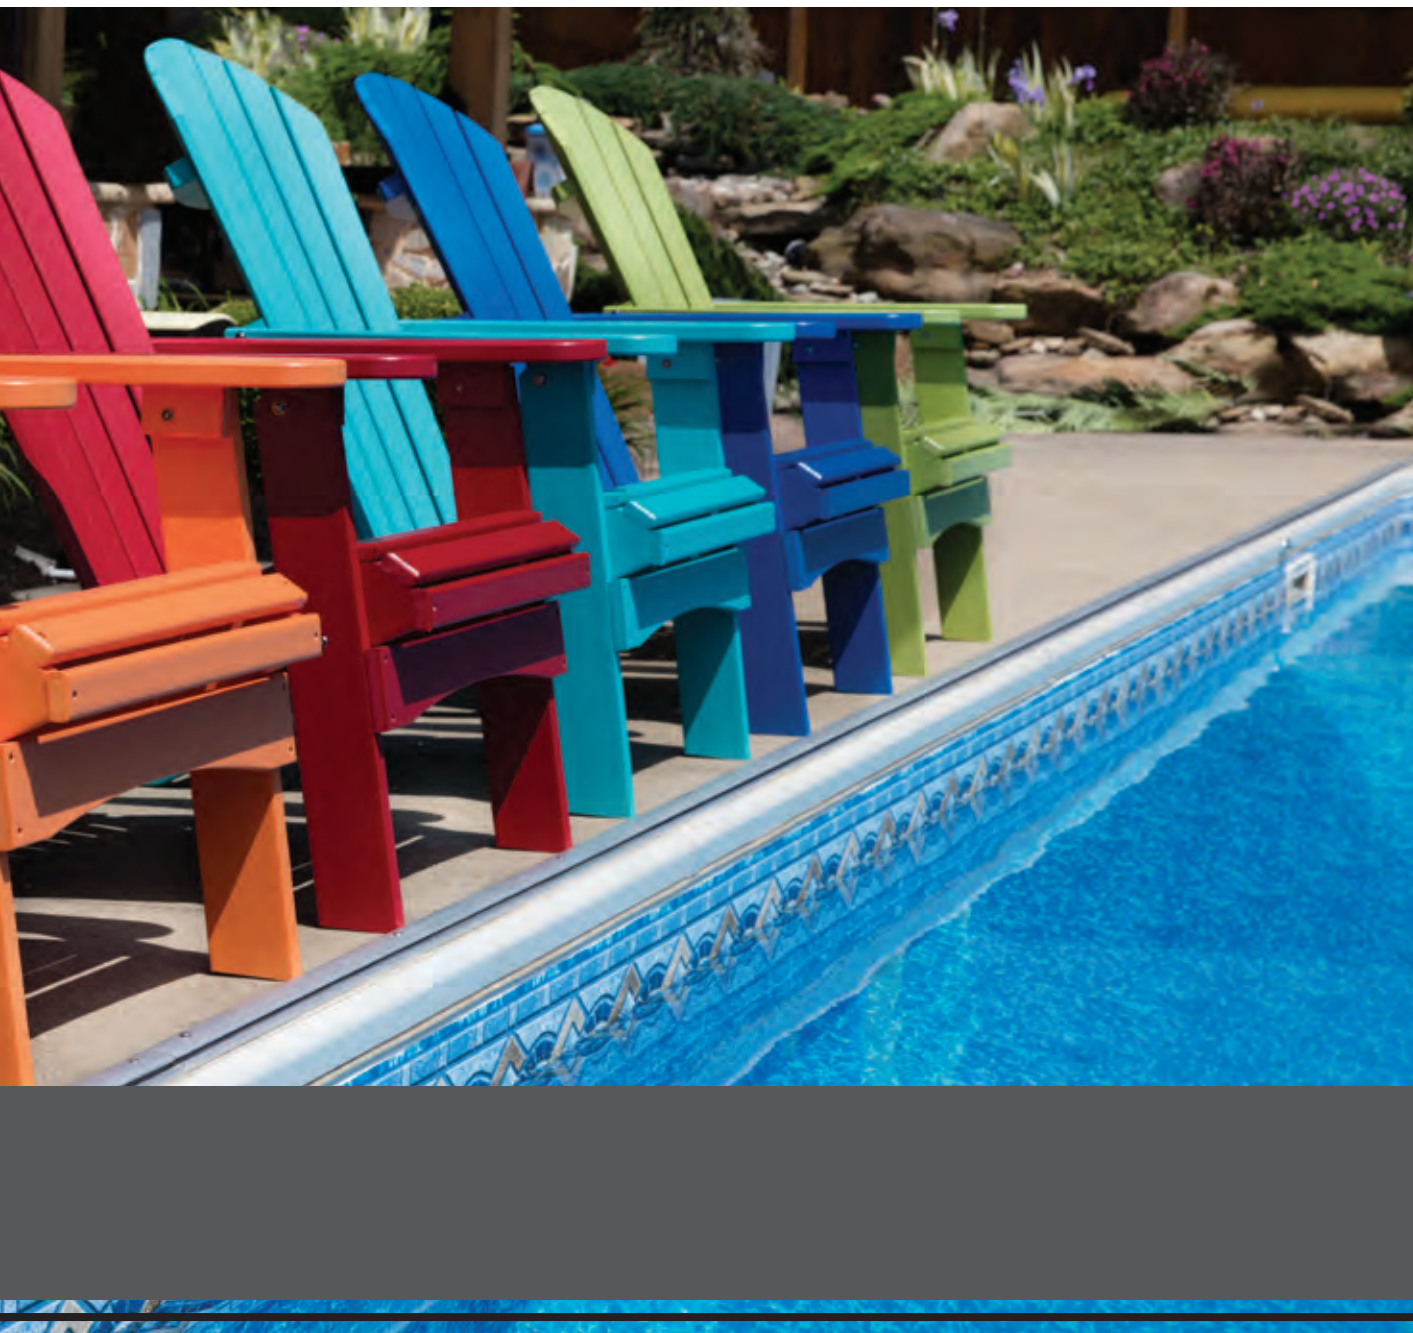

CLASSIC TERRACE COFFEE TABLE | CTCT4818 | 25" W X 48" D X 18" H TOTAL HEIGHT 18.25"

CLASSIC TERRACE END TABLE | CTET2520 | 23" W X 25" D X 20" H TOTAL HEIGHT 20.125"

Comfo Back

That classic Adirondack look with comfort you don't expect. You'll notice the difference of our contoured, higher back.