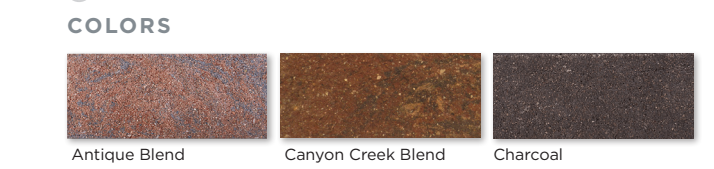

- A Versa-Lok® Non-Weathered Standard - 16" (face) x 14" (rear) x 12" D x 6" H
- B Non-Weathered Cobble - 8" (face) x 12" D x 6" H
- C Non-Weathered Accent - 12" (face) x 12" D x 4" H
- D Rectangular Cap - 16" (face) x 11 5/8" D x 3 5/8" H
- E Solid Corner - 7 7/8" (face) x 12" D x 6" H
- F Full Return Corner - 16" (face) x 7 7/8" D x 6" H