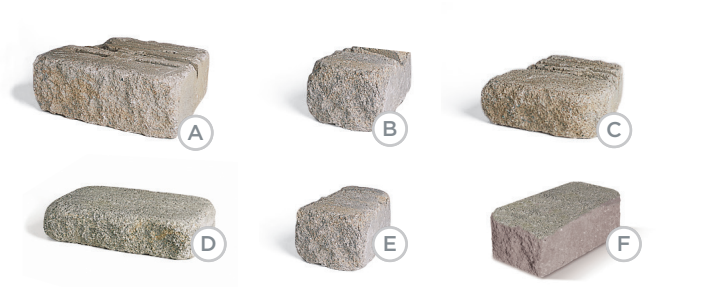

WEATHERED VERSA-LOK MOSAIC

- A Versa-Lok® Weathered Standard - 16" (face) x 14" (rear) x 12" D x 6" H
- B Weathered Cobble - 8" (face) x 12" D x 6" H
- C Weathered Accent - 12" (face) x 12" D x 4" H
- D Rectangular Cap - 16" (face) x 11 5/8" D x 3 5/8" H
- E Solid Corner Unit - 7 7/8" (face) x 12" D x 6" H
- F Full Return Corner - 16" (face) x 7 7/8" D x 6" H