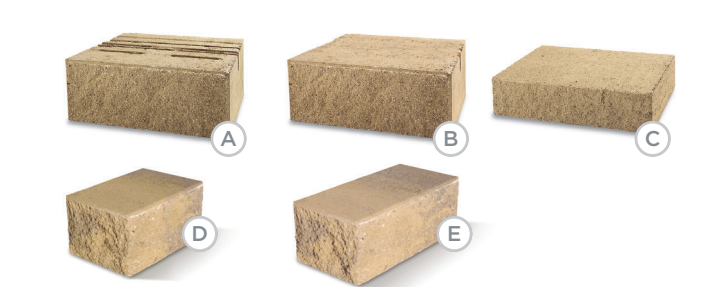

NON-WEATHERED VERSA-LOK MOSAIC

WEATHERED VERSA-LOK MOSAIC

ROSETTA BELVEDERE

ROSETTA DIMENSIONAL

ROSETTA KODAH

ROSETTA OUTCROPPING

TREADS & STEPS

RETAINING WALLS

RETAINING WALLS

- A Edington Wall Stone<sup>®</sup> - 12" x 8" x 4"
- B Edington Wall Stone<sup>®</sup> Wedge - 12" x 8" x 4"
- C Non-Tumbled Edington Wall Stone<sup>®</sup> - 12" x 8" x 4"
- D Non-Tumbled Edington Wall Stone<sup>®</sup> Wedge - 12" x 8" x 4"