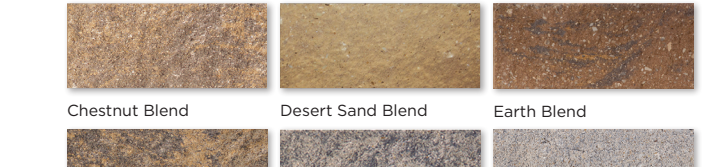

- A Versa-Lok® Non-Weathered Standard - 16" (face) x 14" (rear) x 12" D x 6" H
- B Non-Weathered Cobble - 8" (face) x 12" D x 6" H
- C Non-Weathered Accent - 12" (face) x 12" D x 4" H
- D Rectangular Cap - 16" (face) x 11 5/8" D x 3 5/8" H
- E Solid Corner - 7 7/8" (face) x 12" D x 6" H
- F Full Return Corner - 16" (face) x 7 7/8" D x 6" H