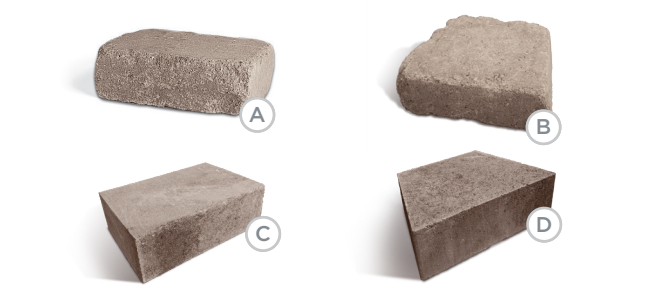

NON-WEATHERED VERSA-LOK MOSAIC

WEATHERED VERSA-LOK MOSAIC

ROSETTA BELVEDERE

ROSETTA DIMENSIONAL

ROSETTA KODAH

ROSETTA OUTCROPPING

TREADS & STEPS

RETAINING WALLS

RETAINING WALLS

- A Edington Wall Stone<sup>®</sup> - 12" x 8" x 4"
- B Edington Wall Stone<sup>®</sup> Wedge - 12" x 8" x 4"
- C Non-Tumbled Edington Wall Stone<sup>®</sup> - 12" x 8" x 4"
- D Non-Tumbled Edington Wall Stone<sup>®</sup> Wedge - 12" x 8" x 4"