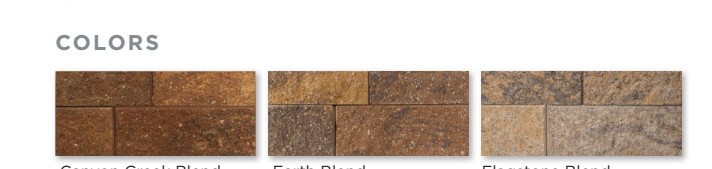

- A Versa-Lok® Weathered Standard - 16" (face) x 14" (rear) x 12" D x 6" H
- B Weathered Cobble - 8" (face) x 12" D x 6" H
- C Weathered Accent - 12" (face) x 12" D x 4" H
- D Rectangular Cap - 16" (face) x 11 5/8" D x 3 5/8" H
- E Solid Corner Unit - 7 7/8" (face) x 12" D x 6" H
- F Full Return Corner - 16" (face) x 7 7/8" D x 6" H