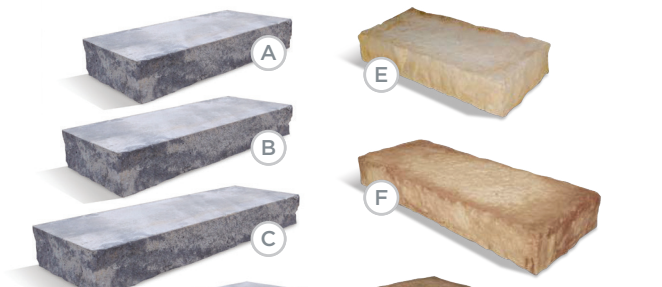

TREADS & STEPS

- A Olentangy Bluff Tread™ - 36" L x 16" D x 6" H
- B Olentangy Bluff Tread™ - 49.5" L x 16" D x 6" H
- C Olentangy Bluff Tread™ - 60" L x 16" D x 6" H
- D Olentangy Bluff Tread™ - 72" L x 16" D x 6" H
- Rosetta® Dimensional Steps
- E 36" L x 18" D x 7" H
- F 48" L x 18" D x 7" H
- G 72" L x 30" D x 7" H