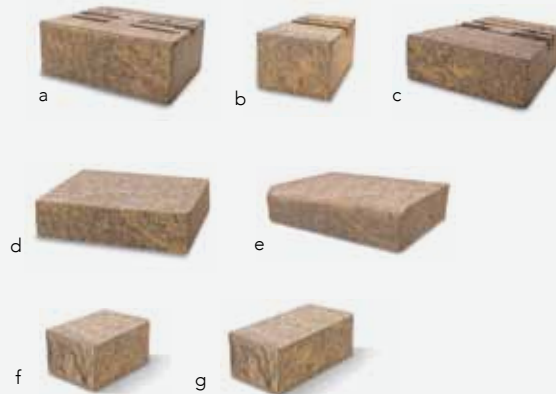

NON-WEATHERED VERSA-LOK® MOSAIC

Four different segmental retaining wall options: Standard, Accent, Cobble and Mosaic®. Our Non-Weathered Versa-Lok® Mosaic® Retaining walls can create everything from small, four-foot backyard walls to 40-foot serpentine walls. Use the three sizes together to form the Mosaic® System or separate for three unique walls.

RETAINING WALLS

PREMIUM
CONCRETE
W A L L
B L O C K

NON-WEATHERED VERSA-LOK® MOSAIC

PRODUCT SPECS

- a) **Versa-Lok® Non-Weathered Standard** – 16" (face) x 14" (rear) x 12" D x 6" H
- b) **Versa-Lok® Non-Weathered Cobble** – 8" (face) x 12" D x 6" H
- c) **Versa-Lok® Non-Weathered Accent** – 12" (face) x 12" D x 4" H
- d) **Rectangular Cap** – 16" (face) x 11⁵/₈" D x 3⁵/₈" H
- e) **Bullnose Cap** – 16" (face) x 11⁵/₈" D x 3⁵/₈" H
- f) **Solid Corner** – 7⁷/₈" (face) x 12" D x 6" H
- g) **Full Return Corner** – 16" (face) x 7⁷/₈" D x 6" H

APPLICATIONS

Residential or commercial engineered retaining wall applications.

PACKAGING INFO

PRODUCT	WEIGHT PER SQ. FT.	UNITS PER SQ. FT.	UNITS PER BAND	UNITS PER CUBE	WEIGHT PER CUBE	SQ. FT. PER UNIT	SQ. FT. PER BAND	SQ. FT. PER CUBE	COLORS STOCKED
Non-Weathered Versa-Lok® Standard	123	1.50	N/A	36	2952	0.667	N/A	24.00	Canyon Creek, Earth, Flagstone
Non-Weathered Versa-Lok® Cobble	123	3.00	N/A	72	2952	0.333	N/A	24.00	Canyon Creek, Earth, Flagstone
Non-Weathered Versa-Lok® Accent	123	3.00	N/A	64	2583	0.333	N/A	21.00	Canyon Creek, Earth, Flagstone
Non-Weathered Rectangular Retaining Wall Cap	51	N/A	N/A	60	2880	N/A	N/A	N/A	Canyon Creek, Earth, Flagstone
Non-Weathered Versa-Lok® Bullnose Cap	51	N/A	N/A	60	2880	N/A	N/A	N/A	Canyon Creek, Earth, Flagstone
Non-Weathered Versa-Lok® Solid Corner	41	3.00	N/A	72	2952	N/A	N/A	N/A	Canyon Creek, Earth, Flagstone
Non-Weathered Versa-Lok® Full Return Corner	48	N/A	N/A	54	2592	N/A	N/A	N/A	Canyon Creek, Earth, Flagstone