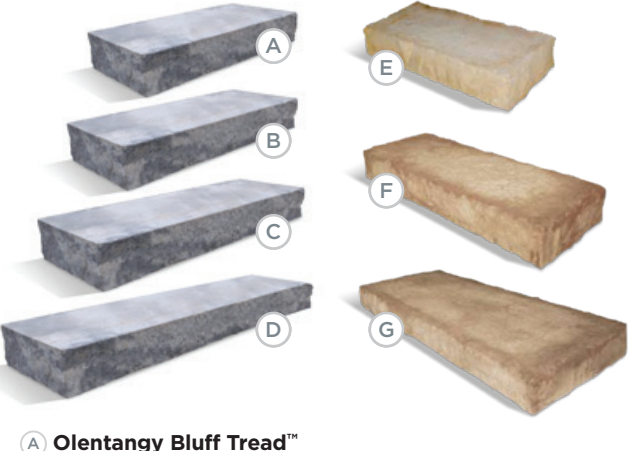

- A Rosetta® Dimensional Wall Straight Block - 12" x 8" x 4"
- B Rosetta® Dimensional Wall Wedge Block - 12" x 8" x 4"

COLORS

Cuyahoga Blend, Scioto Blend

- A Rosetta® Kodah Wall - 12" x 10.5" x 6"
- B Rosetta® Kodah Wall - 21" x 10.5" x 6"
- C Rosetta® Kodah Wall - 30" x 10.5" x 6"
- D Rosetta® Kodah Wall - 42" x 10.5" x 6"
- E Rosetta® Kodah Wall Corner - 21" x 10.5" x 6"

COLORS

Cuyahoga Blend, Scioto Blend

- A Rosetta® Outcropping Wall Stone - 12" H x 42" L (unit shown is one of a 12 piece modular system)
- B Rosetta® Outcropping Wall Stone - 12" H x 54" L (unit shown is one of a 12 piece modular system)
- Rosetta® Outcropping Wall Stone Corner 6" - 6" H x 39" L x 27" D
- Rosetta® Outcropping Wall Stone Corner 12" - 12" H x 48" L x 30" D

COLORS

Cuyahoga Blend, Scioto Blend

- A Olentangy Bluff Tread™ - 36" L x 16" D x 6" H
- B Olentangy Bluff Tread™ - 49.5" L x 16" D x 6" H
- C Olentangy Bluff Tread™ - 60" L x 16" D x 6" H
- D Olentangy Bluff Tread™ - 72" L x 16" D x 6" H
- Rosetta® Dimensional Steps
- E 36" L x 18" D x 7" H
- F 48" L x 18" D x 7" H
- G 72" L x 30" D x 7" H