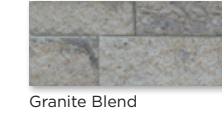

COLORS

Granite Blend