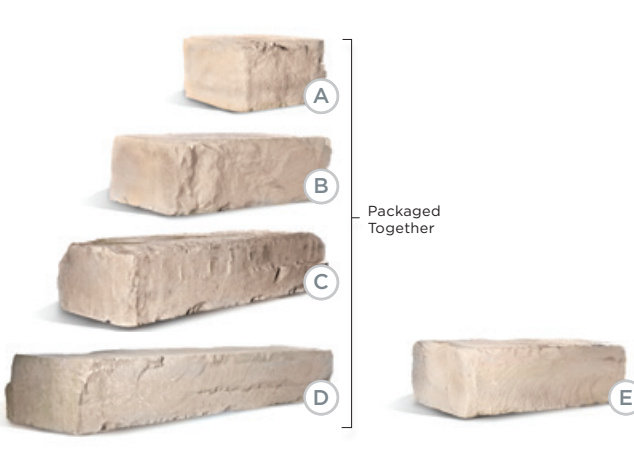

COLORS

Granite Blend

- A Versa-Lok® Weathered Standard - 16" (face) x 14" (rear) x 12" D x 6" H
- B Weathered Cobble - 8" (face) x 12" D x 6" H
- C Weathered Accent - 12" (face) x 12" D x 4" H
- D Rectangular Cap - 16" (face) x 11 5/8" D x 3 5/8" H
- E Solid Corner Unit - 7 7/8" (face) x 12" D x 6" H
- F Full Return Corner - 16" (face) x 7 7/8" D x 6" H

COLORS

Granite Blend

Rosetta® Belvedere Wall, Corner and Coping - Wall blocks come in different sizes to create a double sided wall

Rosetta® Belvedere also available in corners and copings.

COLORS

Cuyahoga Blend, Scioto Blend

- A Rosetta® Dimensional Wall Straight Block - 12" x 8" x 4"
- B Rosetta® Dimensional Wall Wedge Block - 12" x 8" x 4"

COLORS

Cuyahoga Blend, Scioto Blend

- A Rosetta® Kodah Wall - 12" x 10.5" x 6"
- B Rosetta® Kodah Wall - 21" x 10.5" x 6"
- C Rosetta® Kodah Wall - 30" x 10.5" x 6"
- D Rosetta® Kodah Wall - 42" x 10.5" x 6"
- E Rosetta® Kodah Wall Corner - 21" x 10.5" x 6"