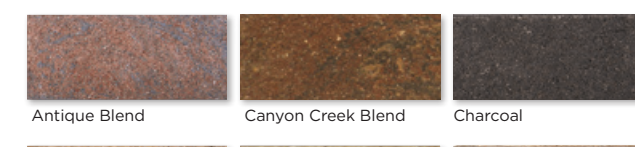

COLORS

- A Versa-Lok® Non-Weathered Standard - 16" (face) x 14" (rear) x 12" D x 6" H
- B Non-Weathered Cobble - 8" (face) x 12" D x 6" H
- C Non-Weathered Accent - 12" (face) x 12" D x 4" H
- D Rectangular Cap - 16" (face) x 11 5/8" D x 3 5/8" H
- E Solid Corner - 7 7/8" (face) x 12" D x 6" H
- F Full Return Corner - 16" (face) x 7 7/8" D x 6" H