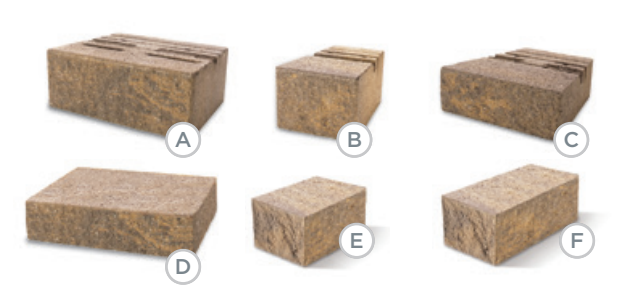

ROSETTA KODAH

ROSETTA OUTCROPPING

ROSETTA STEPS

- A Edington Wall Stone® - 12" x 8" x 4"
- B Edington Wall Stone® Wedge - 12" x 8" x 4"
- C Non-Tumbled Edington Wall Stone® - 12" x 8" x 4"
- D Non-Tumbled Edington Wall Stone® Wedge - 12" x 8" x 4"

COLORS

BANDING AND ACCENTS

Charcoal

- A Versa-Lok® - 16" (face) x 14" (rear) x 12" D x 6" H
- B Smooth Top Versa-Lok® - 16" (face) x 14" (rear) x 12" D x 6" H
- C Rectangular Cap - 16" (face) x 11 5/8" D x 3 5/8" H
- D Solid Corner - 7 7/8" (face) x 12" D x 6" H
- E Full Return Corner - 16" (face) x 7 7/8" D x 6" H

COLORS

- A Versa-Lok® Non-Weathered Standard - 16" (face) x 14" (rear) x 12" D x 6" H
- B Non-Weathered Cobble - 8" (face) x 12" D x 6" H
- C Non-Weathered Accent - 12" (face) x 12" D x 4" H
- D Rectangular Cap - 16" (face) x 11 5/8" D x 3 5/8" H
- E Solid Corner - 7 7/8" (face) x 12" D x 6" H
- F Full Return Corner - 16" (face) x 7 7/8" D x 6" H