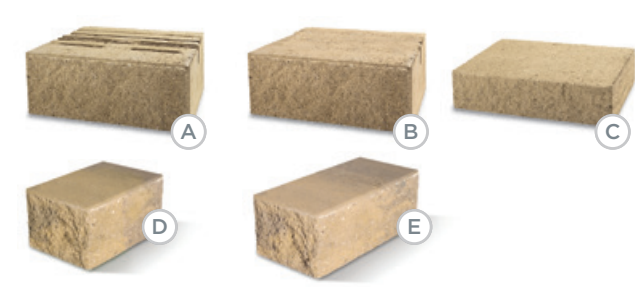

ROSETTA KODAH

ROSETTA OUTCROPPING

ROSETTA STEPS

- A Edington Wall Stone® - 12" x 8" x 4"
- B Edington Wall Stone® Wedge - 12" x 8" x 4"
- C Non-Tumbled Edington Wall Stone® - 12" x 8" x 4"
- D Non-Tumbled Edington Wall Stone® Wedge - 12" x 8" x 4"

COLORS

BANDING AND ACCENTS

Charcoal

- A Versa-Lok® - 16" (face) x 14" (rear) x 12" D x 6" H
- B Smooth Top Versa-Lok® - 16" (face) x 14" (rear) x 12" D x 6" H
- C Rectangular Cap - 16" (face) x 11 5/8" D x 3 5/8" H
- D Solid Corner - 7 7/8" (face) x 12" D x 6" H
- E Full Return Corner - 16" (face) x 7 7/8" D x 6" H