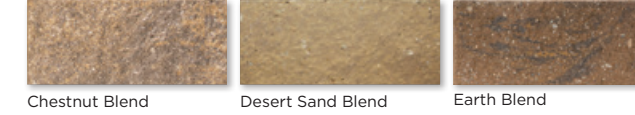

COLORS

BANDING AND ACCENTS

Charcoal

- A Versa-Lok® - 16" (face) x 14" (rear) x 12" D x 6" H
- B Smooth Top Versa-Lok® - 16" (face) x 14" (rear) x 12" D x 6" H
- C Rectangular Cap - 16" (face) x 11 5/8" D x 3 5/8" H
- D Solid Corner - 7 7/8" (face) x 12" D x 6" H
- E Full Return Corner - 16" (face) x 7 7/8" D x 6" H

COLORS

- A Versa-Lok® Non-Weathered Standard - 16" (face) x 14" (rear) x 12" D x 6" H
- B Non-Weathered Cobble - 8" (face) x 12" D x 6" H
- C Non-Weathered Accent - 12" (face) x 12" D x 4" H
- D Rectangular Cap - 16" (face) x 11 5/8" D x 3 5/8" H
- E Solid Corner - 7 7/8" (face) x 12" D x 6" H
- F Full Return Corner - 16" (face) x 7 7/8" D x 6" H