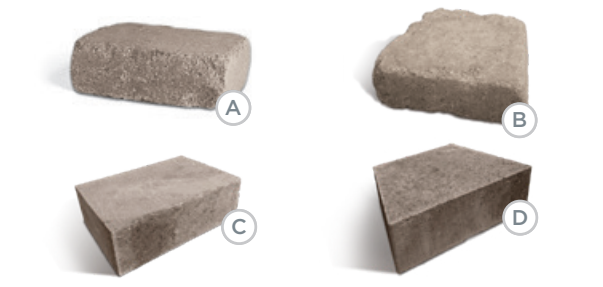

12" H x 48" Diameter

KIT COMPONENTS

- 21 Rosetta® Kodah Wall Units
- 3 - 10 oz. Tubes of Adhesive
- Steel Liner
- Optional Grill Grate

COLORS

Cuyahoga Blend Scioto Blend

With big, bold blocks that mirror snapped limestone, the Kodah Fire Pit Kit creates a modern, square fire pit that doesn't feel cold.

ROSETTA KODAH

ROSETTA OUTCROPPING

ROSETTA STEPS

- A Edington Wall Stone® - 12" x 8" x 4"
- B Edington Wall Stone® Wedge - 12" x 8" x 4"
- C Non-Tumbled Edington Wall Stone® - 12" x 8" x 4"
- D Non-Tumbled Edington Wall Stone® Wedge - 12" x 8" x 4"