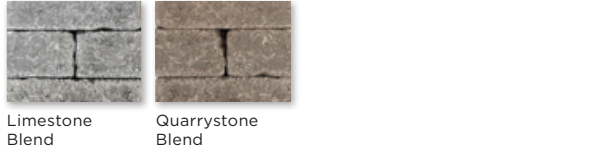

COLORS

BANDING AND ACCENTS

Charcoal

- A Versa-Lok® - 16" (face) x 14" (rear) x 12" D x 6" H
- B Smooth Top Versa-Lok® - 16" (face) x 14" (rear) x 12" D x 6" H
- C Rectangular Cap - 16" (face) x 11 5/8" D x 3 5/8" H
- D Solid Corner - 7 7/8" (face) x 12" D x 6" H
- E Full Return Corner - 16" (face) x 7 7/8" D x 6" H