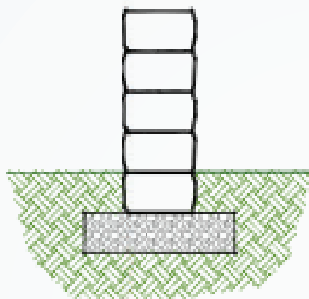

ROSETTA[®]
CHANGE YOUR VIEW

NEW PRODUCT!

INTRODUCING
KODAH

ROSETTA® KODAH WALL

RETAINING WALLS

PRODUCT SPECS

- a) Kodah Wall – 12" x 10.5" x 6"
 - b) Kodah Wall – 21" x 10.5" x 6"
 - c) Kodah Wall – 30" x 10.5" x 6"
 - d) Kodah Wall – 42" x 10.5" x 6"
 - e) Kodah Wall Corner – 21" x 10.5" x 6"
- } Packaged together

APPLICATIONS

Garden walls, freestanding walls, columns and edging.

INSTALLATION

Engineered Retaining Wall

Freestanding Wall

BLOCK DETAILS

STONE & BUNDLING Unit Dimensions L"xW"xH" Units/Cube Weight/Stone lbs.

Kodah Freestanding Wall Blocks are provided in four basic sizes. The blocks are finished on both the front and back faces of the wall blocks and they are tapered on each side approximately 1 1/2" from the front to the back of the block. There are multiple texture patterns for each basic block size to provide a more random look for your finished project. Average block weights of the different texture patterns are shown. Weights of individual blocks may vary.

The Kodah Collection contains two corner blocks. These blocks are finished on three sides, and the fourth side is tapered to fit with the other retaining wall and freestanding wall blocks. The corner blocks can be used to construct columns, provide a finished end on a freestanding wall, and make 90° corners. There are multiple texture patterns for the faces of both corner blocks, thus providing a more random look for your finished project. Average block weights of the different texture patterns are shown. Weights of individual blocks may vary.