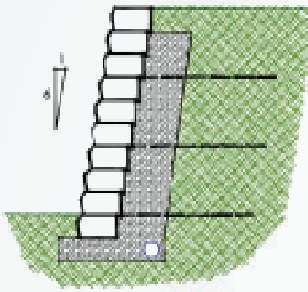

ROSETTA[®]
CHANGE YOUR VIEW

NEW PRODUCT!

INTRODUCING
KODAH

ROSETTA® KODAH WALL

RETAINING WALLS

PRODUCT SPECS

- a) Kodah Wall – 12" x 10.5" x 6"
 - b) Kodah Wall – 21" x 10.5" x 6"
 - c) Kodah Wall – 30" x 10.5" x 6"
 - d) Kodah Wall – 42" x 10.5" x 6"
 - e) Kodah Wall Corner – 21" x 10.5" x 6"
- } Packaged together

APPLICATIONS

Garden walls, freestanding walls, columns and edging.

INSTALLATION

Engineered Retaining Wall

Freestanding Wall

BLOCK DETAILS

STONE & BUNDLING Unit Dimensions L"xW"xH" Units/Cube Weight/Stone lbs.

Kodah Freestanding Wall Blocks are provided in four basic sizes. The blocks are finished on both the front and back faces of the wall blocks and they are tapered on each side approximately 1 1/2" from the front to the back of the block. There are multiple texture patterns for each basic block size to provide a more random look for your finished project. Average block weights of the different texture patterns are shown. Weights of individual blocks may vary.

The Kodah Collection contains two corner blocks. These blocks are finished on three sides, and the fourth side is tapered to fit with the other retaining wall and freestanding wall blocks. The corner blocks can be used to construct columns, provide a finished end on a freestanding wall, and make 90° corners. There are multiple texture patterns for the faces of both corner blocks, thus providing a more random look for your finished project. Average block weights of the different texture patterns are shown. Weights of individual blocks may vary.