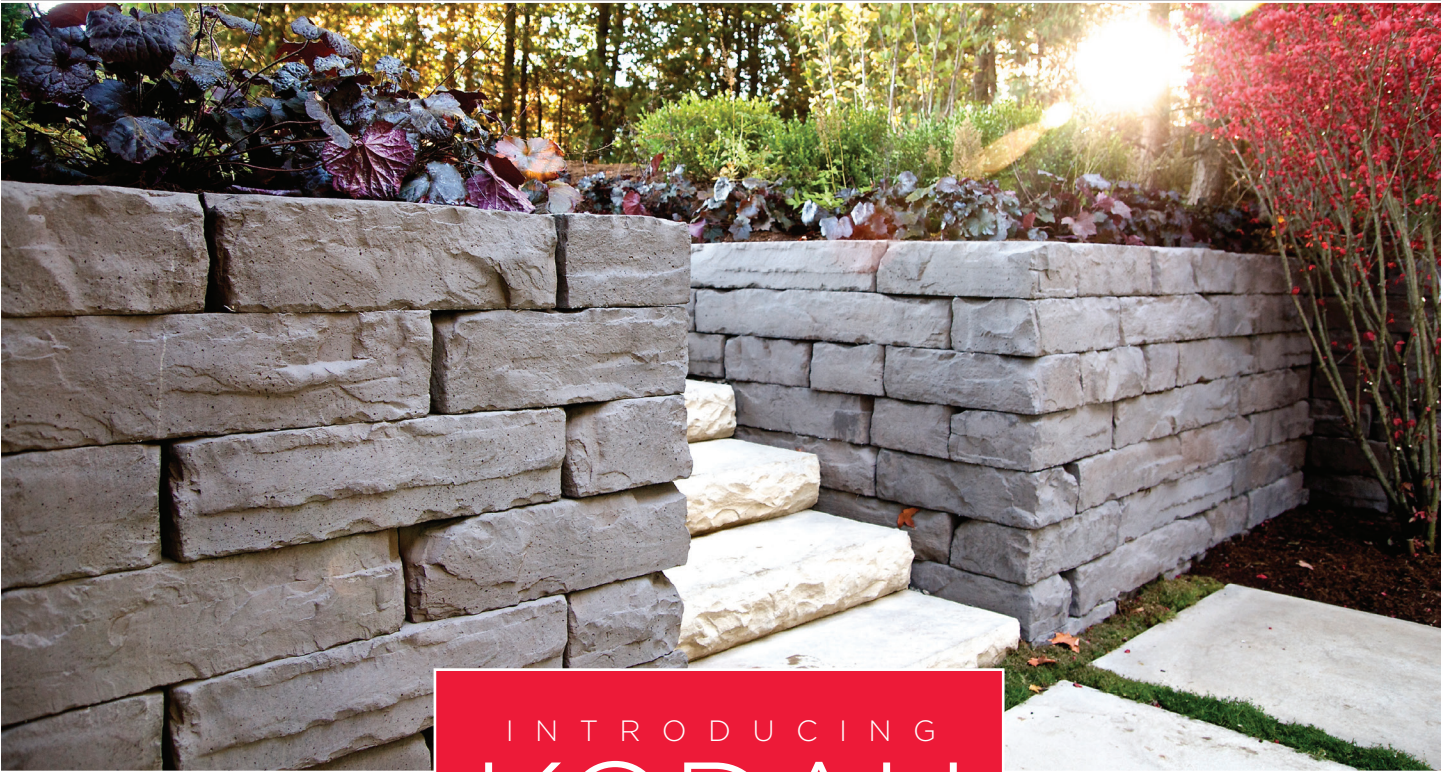

ROSETTA[®]
CHANGE YOUR VIEW

NEW PRODUCT!

INTRODUCING
KODAH

ROSETTA® KODAH WALL

RETAINING WALLS

PRODUCT SPECS

- a) Kodah Wall – 12" x 10.5" x 6"
 - b) Kodah Wall – 21" x 10.5" x 6"
 - c) Kodah Wall – 30" x 10.5" x 6"
 - d) Kodah Wall – 42" x 10.5" x 6"
 - e) Kodah Wall Corner – 21" x 10.5" x 6"
- } Packaged together

APPLICATIONS

Garden walls, freestanding walls, columns and edging.

INSTALLATION

Engineered Retaining Wall

Freestanding Wall

BLOCK DETAILS

STONE & BUNDLING Unit Dimensions L"xW"xH" Units/Cube Weight/Stone lbs.

Kodah Freestanding Wall Blocks are provided in four basic sizes. The blocks are finished on both the front and back faces of the wall blocks and they are tapered on each side approximately 1 1/2" from the front to the back of the block. There are multiple texture patterns for each basic block size to provide a more random look for your finished project. Average block weights of the different texture patterns are shown. Weights of individual blocks may vary.

The Kodah Collection contains two corner blocks. These blocks are finished on three sides, and the fourth side is tapered to fit with the other retaining wall and freestanding wall blocks. The corner blocks can be used to construct columns, provide a finished end on a freestanding wall, and make 90° corners. There are multiple texture patterns for the faces of both corner blocks, thus providing a more random look for your finished project. Average block weights of the different texture patterns are shown. Weights of individual blocks may vary.