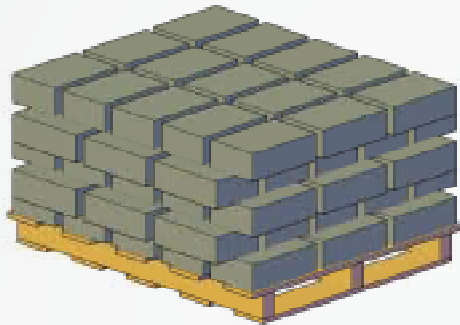

ROSETTA[®] DIMENSIONAL

The hand-dressed, chiseled texture of Dimensional Wall will truly give your landscape an understated elegance. Garden walls, freestanding walls, columns, and edging are just a few of the many possibilities. Discerning homeowners and design experts are attracted to the formal, yet natural appearance of Dimensional Wall.

RETAINING WALLS

PREMIUM
CONCRETE
W A L L
B L O C K

ROSETTA[®] DIMENSIONAL

RETAINING WALLS

PRODUCT SPECS

- a) Rosetta[®] Dimensional Wall Straight Block* - 12" x 8" x 4"
- b) Rosetta[®] Dimensional Wall Wedge Block* - 12" x 8" x 4"

APPLICATIONS

Garden walls, freestanding walls, columns and edging.

Dimensional Straight Pallet

- 75 pieces / pallet
- 28# / piece
- 2100# / pallet

Dimensional Wedge Pallet

- 100 pieces / pallet
- 20# / piece
- 2000# / pallet

PACKAGING INFO

PRODUCT	WEIGHT PER SQ. FT.	UNITS PER SQ. FT.	UNITS PER BAND	UNITS PER CUBE	WEIGHT PER CUBE	SQ. FT. PER UNIT	SQ. FT. PER BAND	SQ. FT. PER CUBE	COLORS STOCKED
Rosetta [®] Dimensional Wall	84	3.00	N/A	75	2100	.333	N/A	25.00	Cuyahoga, Mahoning, Scioto
Rosetta [®] Dimensional Wedge	N/A	3.00	N/A	100	2000	.333	N/A	N/A	Cuyahoga, Mahoning, Scioto