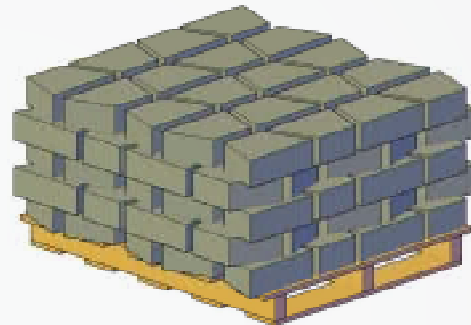

RETAINING WALLS

PREMIUM
CONCRETE
W A L L
B L O C K

ROSETTA[®] DIMENSIONAL

RETAINING WALLS

PRODUCT SPECS

- a) Rosetta[®] Dimensional Wall Straight Block* - 12" x 8" x 4"
- b) Rosetta[®] Dimensional Wall Wedge Block* - 12" x 8" x 4"

APPLICATIONS

Garden walls, freestanding walls, columns and edging.

Dimensional Straight Pallet

- 75 pieces / pallet
- 28# / piece
- 2100# / pallet

Dimensional Wedge Pallet

- 100 pieces / pallet
- 20# / piece
- 2000# / pallet

PACKAGING INFO

PRODUCT	WEIGHT PER SQ. FT.	UNITS PER SQ. FT.	UNITS PER BAND	UNITS PER CUBE	WEIGHT PER CUBE	SQ. FT. PER UNIT	SQ. FT. PER BAND	SQ. FT. PER CUBE	COLORS STOCKED
Rosetta [®] Dimensional Wall	84	3.00	N/A	75	2100	.333	N/A	25.00	Cuyahoga, Mahoning, Scioto
Rosetta [®] Dimensional Wedge	N/A	3.00	N/A	100	2000	.333	N/A	N/A	Cuyahoga, Mahoning, Scioto