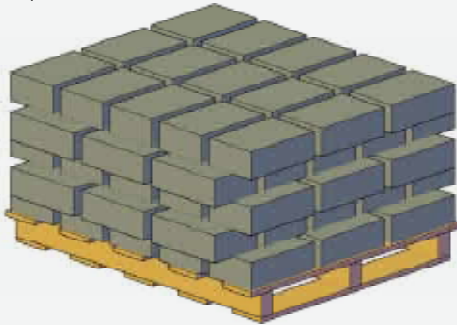

# ROSETTA® DIMENSIONAL WALL

## PRODUCT SPECS

- a) Dimensional Wall Straight Block – 12" x 8" x 4"
- b) Dimensional Wall Wedge Block – 12" x 8" x 4"

## APPLICATIONS

Garden walls, freestanding walls, columns and edging.

### Dimensional Straight Pallet

- 75 pieces / pallet
- 28# / piece
- 2100# / pallet