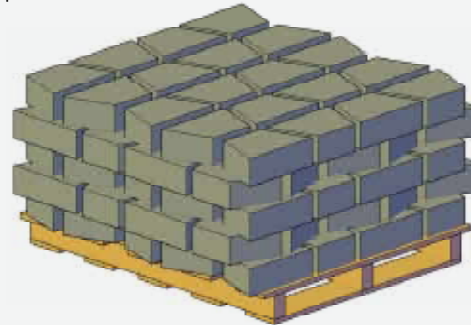

Dimensional Wedge Pallet

- 100 pieces / pallet
- 20# / piece
- 2000# / pallet