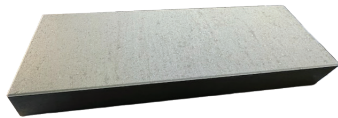

Lenza™ Linear Step

Step up with a contemporary finish and a crisp, modern beveled edge.

Available in the popular 48" width, the Lenza Linear Step offers a clean, streamlined look ideal for today's outdoor designs.

UNIT

Lenza Linear Step
16" D x 48" W x 6" H

Charcoal

Dune

Khaki

Silver Mist

Smoke Grey

UNIT DIMENSIONS

PRODUCT	DIMENSIONS			Units Per Cube	Units Per Layer	Layers Per Cube	Weight Per Cube
	Width	Length	Height				
Lenza™ Linear Step	48"	16"	6"	6	2	3	2190

Note: Sold in full cube quantities

FEATURES & BENEFITS

- 48" Wide Availability
- Modern Look
- Beveled Edges
- Smooth texture eases installation
- Inline treated with Dura Protect

oberfields.com

FOLLOW US [f](#) [@](#) [in](#)