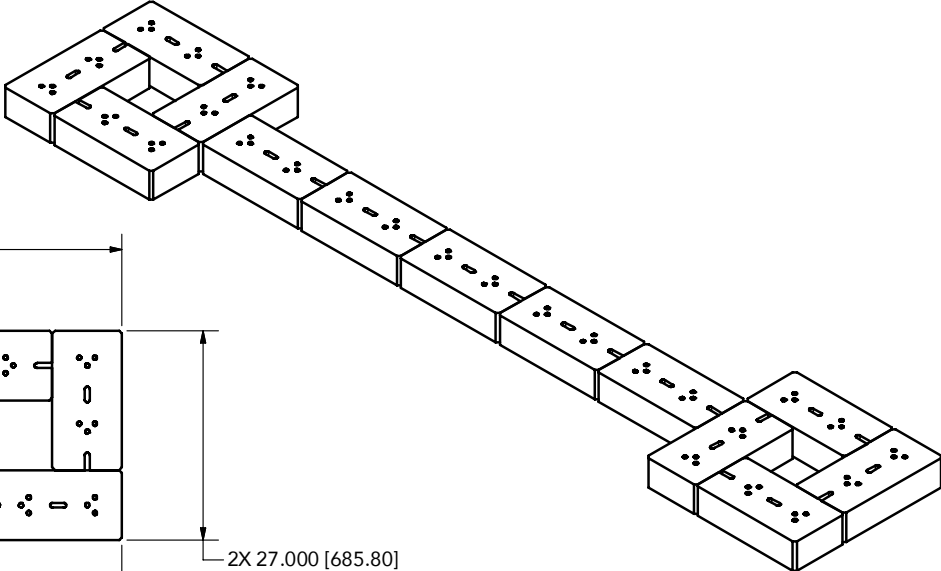

ISOMETRIC VIEW