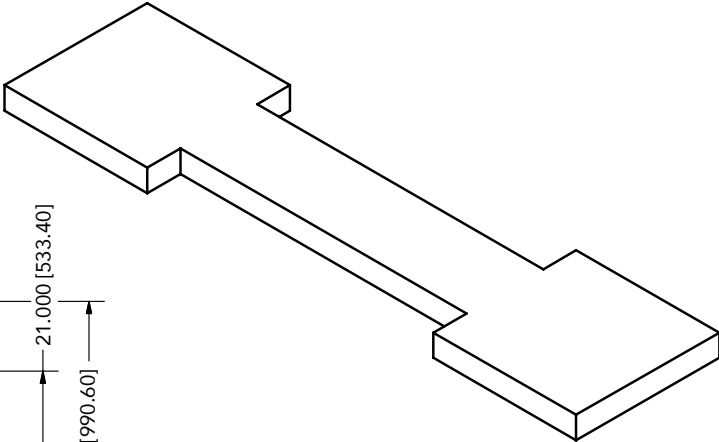

oberfieldsTM
A QUIKRETE® COMPANY

LENZA

144 SEAT WALL DESIGN - SINGLE PALLET NO CUT DESIGN

LENZA - 144 INCH SEAT WALL DESIGN - SINGLE PALLET NO CUT DESIGN OUTDOOR LIVING DESIGNS

ISOMETRIC VIEW

LENZA - 144 INCH SEAT WALL DESIGN - SINGLE PALLET NO CUT DESIGN

LENZA - 144 INCH SEAT WALL DESIGN - SINGLE PALLET NO CUT DESIGN **OUTDOOR LIVING DESIGNS**

PLAN VIEW

ISOMETRIC VIEW

FRONT ELEVATION VIEW

SIDE ELEVATION VIEW

LENZA 144 INCH SEAT WALL - FOUNDATION

LENZA - 144 INCH SEAT WALL DESIGN - SINGLE PALLET NO CUT DESIGN OUTDOOR LIVING DESIGNS

NOTE:
 1. WALL UNITS TO BE INSTALLED WITH CHANNEL ON THE BOTTOM SIDE
 (PRODUCT IS TO BE INVERTED 180 DEGREES FROM FINISHED PALLET).

PLAN VIEW

ISOMETRIC VIEW

FRONT ELEVATION VIEW

SIDE ELEVATION VIEW

LENZA 27 INCH SEAT WALL - 1st, 3rd AND 5th WALL COURSES