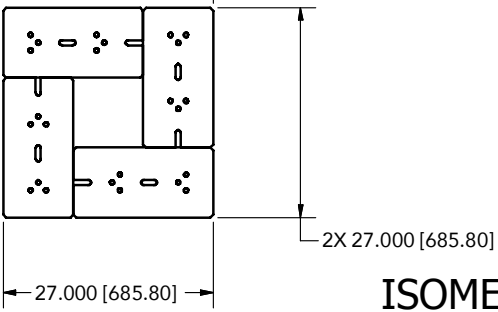

ISOMETRIC VIEW