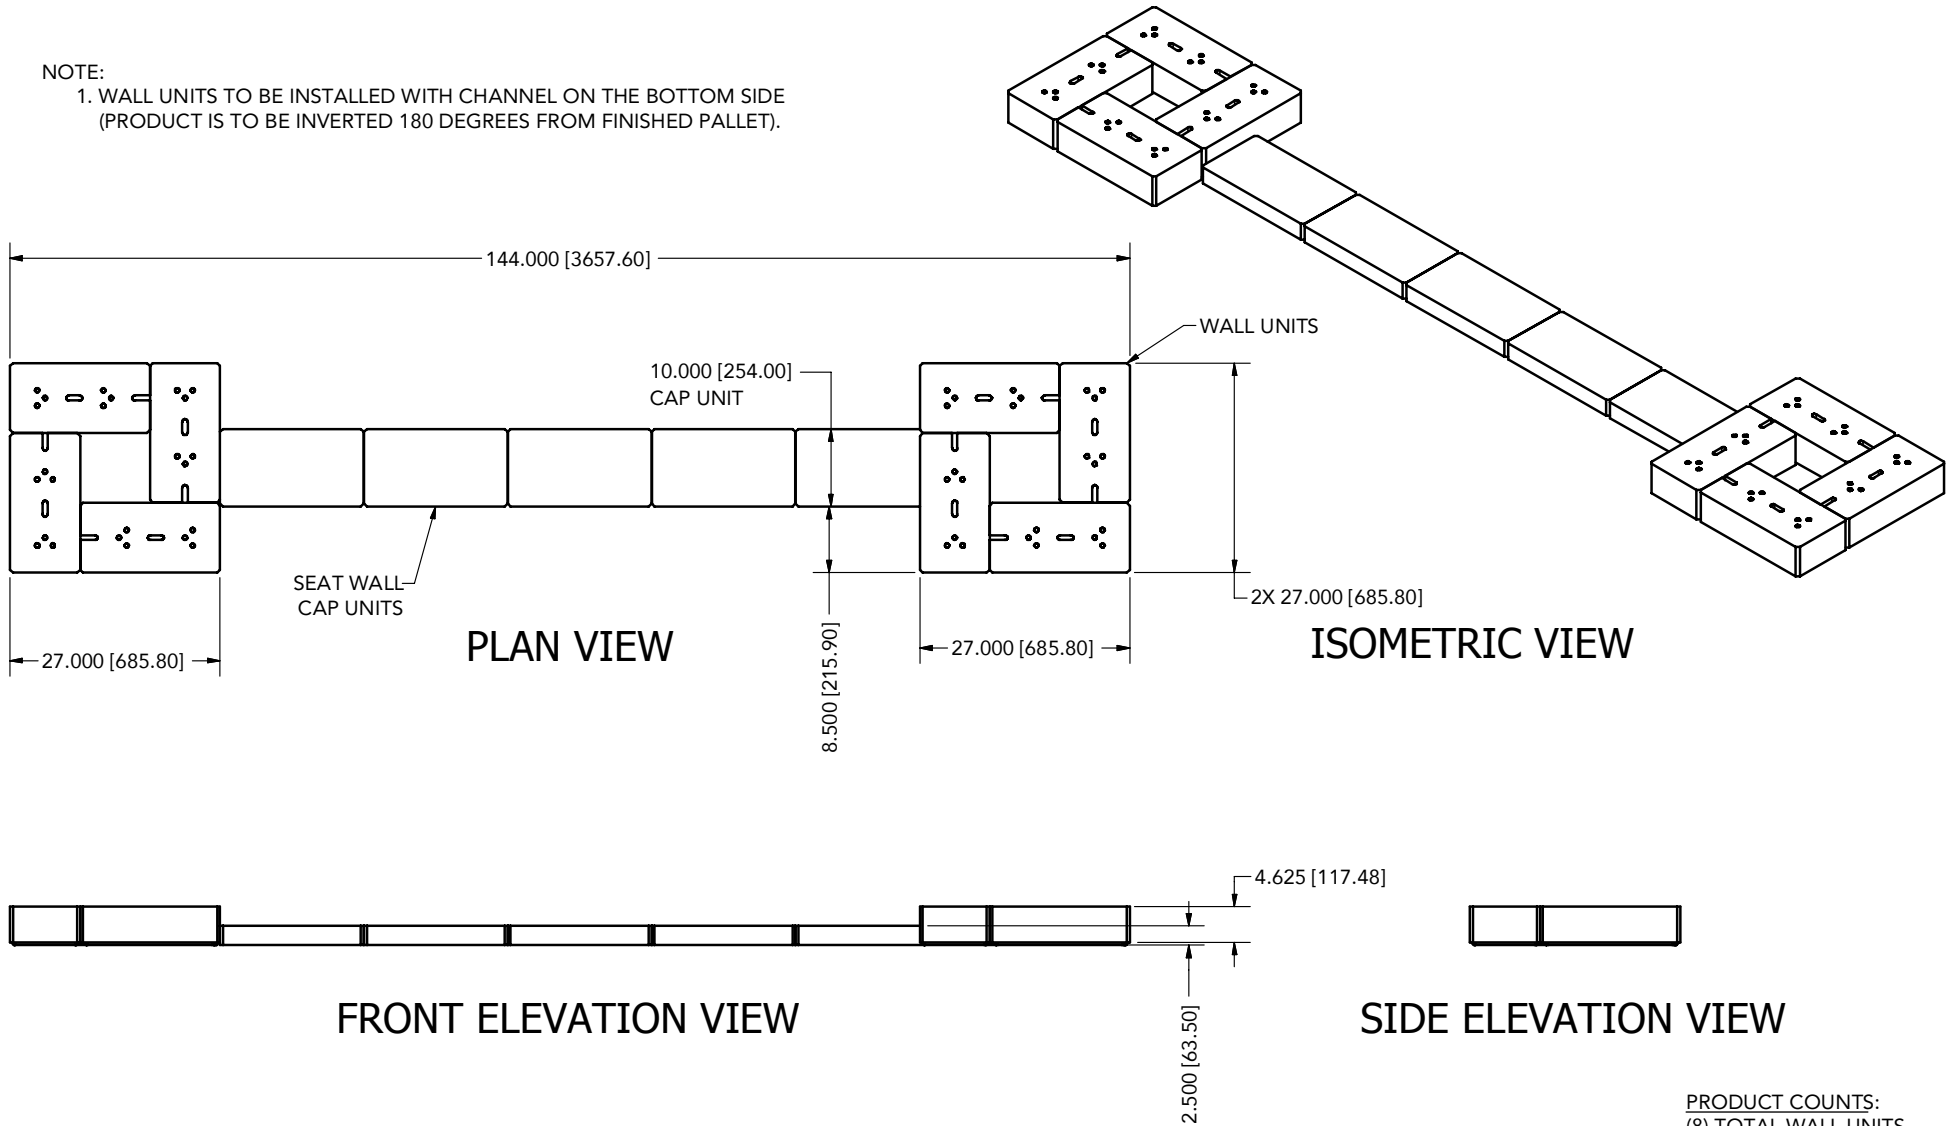

LENZA - 144 INCH SEAT WALL DESIGN - SINGLE PALLET NO CUT DESIGN OUTDOOR LIVING DESIGNS

NOTE:
1. WALL UNITS TO BE INSTALLED WITH CHANNEL ON THE BOTTOM SIDE
(PRODUCT IS TO BE INVERTED 180 DEGREES FROM FINISHED PALLET).

LENZA 144 INCH SEAT WALL - 6th WALL AND SEAT WALL CAP COURSES

PRODUCT COUNTS:
(8) TOTAL WALL UNITS
(5) TOTAL CAP UNITS