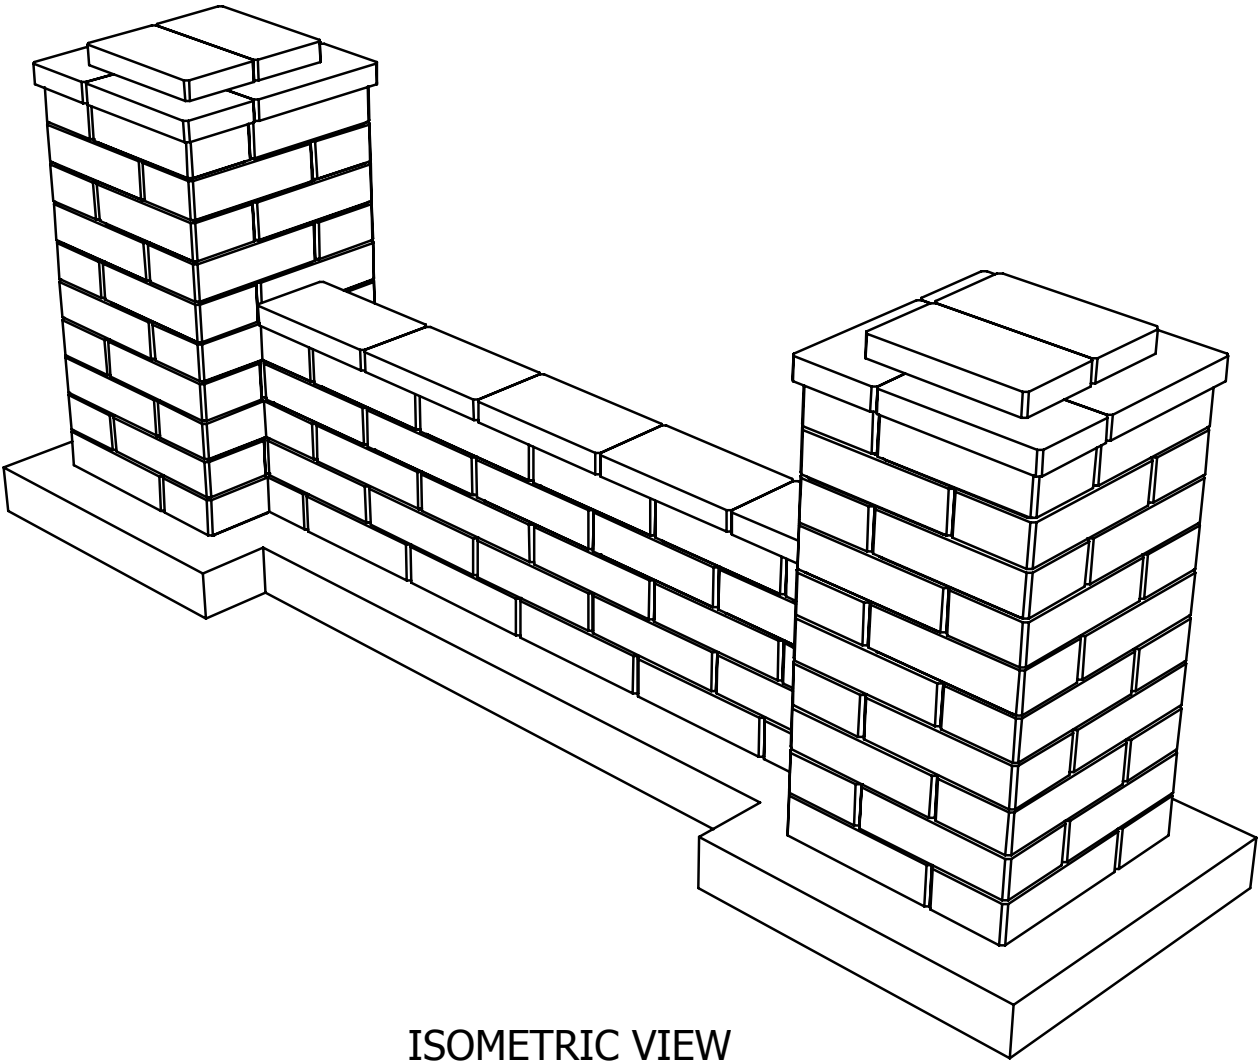

oberfieldsTM
A QUIKRETE® COMPANY

LENZA

144 SEAT WALL DESIGN - SINGLE PALLET NO CUT DESIGN

LENZA - 144 INCH SEAT WALL DESIGN - SINGLE PALLET NO CUT DESIGN OUTDOOR LIVING DESIGNS

ISOMETRIC VIEW

LENZA - 144 INCH SEAT WALL DESIGN - SINGLE PALLET NO CUT DESIGN

LENZA - 144 INCH SEAT WALL DESIGN - SINGLE PALLET NO CUT DESIGN **OUTDOOR LIVING DESIGNS**

PLAN VIEW

ISOMETRIC VIEW

FRONT ELEVATION VIEW

SIDE ELEVATION VIEW

LENZA 144 INCH SEAT WALL - FOUNDATION

LENZA - 144 INCH SEAT WALL DESIGN - SINGLE PALLET NO CUT DESIGN OUTDOOR LIVING DESIGNS

NOTE:
 1. WALL UNITS TO BE INSTALLED WITH CHANNEL ON THE BOTTOM SIDE
 (PRODUCT IS TO BE INVERTED 180 DEGREES FROM FINISHED PALLET).

PLAN VIEW

ISOMETRIC VIEW

FRONT ELEVATION VIEW

SIDE ELEVATION VIEW

LENZA 27 INCH SEAT WALL - 1st, 3rd AND 5th WALL COURSES