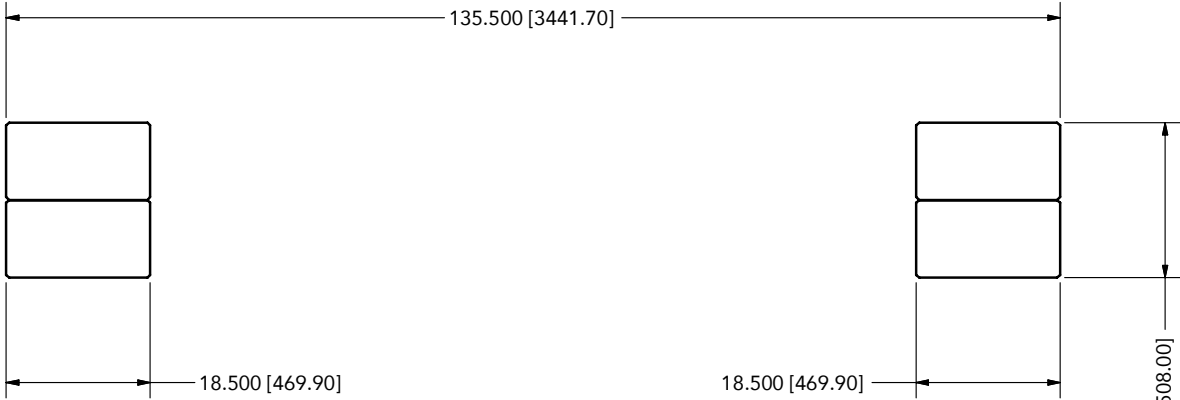

PLAN VIEW

ISOMETRIC VIEW

FRONT ELEVATION VIEW

LENZA 144 INCH SEAT WALL - 2nd CAP COURSE

PRODUCT COUNTS:
(4) TOTAL CAP UNITS