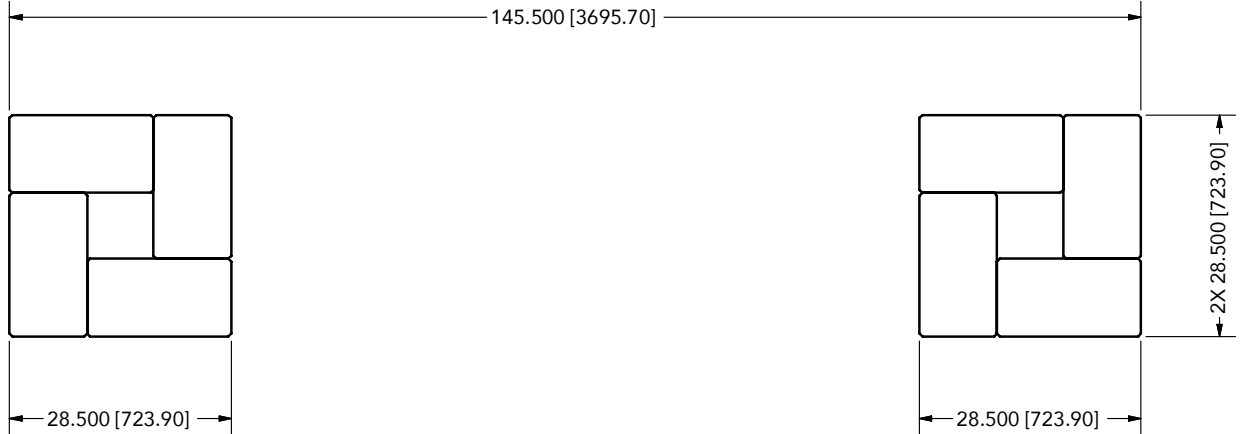

LENZA - 144 INCH SEAT WALL DESIGN - SINGLE PALLET NO CUT DESIGN **OUTDOOR LIVING DESIGNS**

PLAN VIEW

FRONT ELEVATION VIEW

SIDE ELEVATION VIEW

LENZA 144 INCH SEAT WALL - 1st CAP COURSE

PRODUCT COUNTS:
(8) TOTAL CAP UNITS