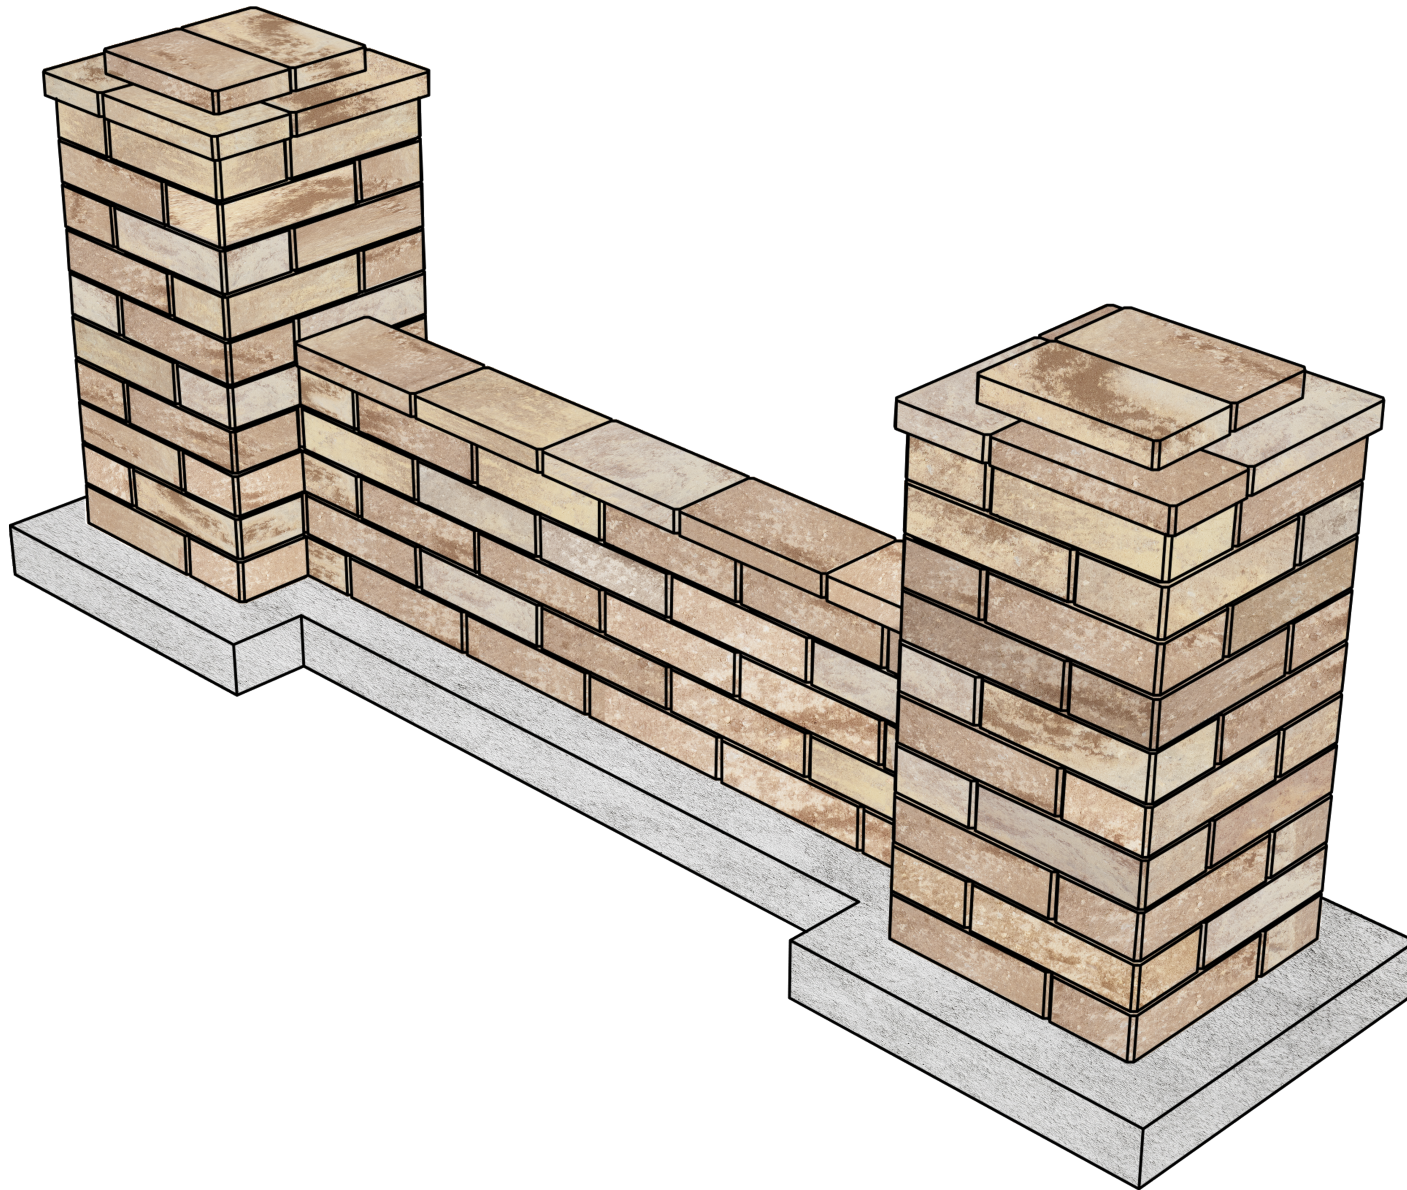

oberfieldsTM
A QUIKRETE® COMPANY

LENZA

144 SEAT WALL DESIGN - SINGLE PALLET NO CUT DESIGN

LENZA - 144 INCH SEAT WALL DESIGN - SINGLE PALLET NO CUT DESIGN OUTDOOR LIVING DESIGNS

ISOMETRIC VIEW

LENZA - 144 INCH SEAT WALL DESIGN - SINGLE PALLET NO CUT DESIGN

LENZA - 144 INCH SEAT WALL DESIGN - SINGLE PALLET NO CUT DESIGN **OUTDOOR LIVING DESIGNS**

PLAN VIEW

ISOMETRIC VIEW

FRONT ELEVATION VIEW

SIDE ELEVATION VIEW

LENZA 144 INCH SEAT WALL - FOUNDATION

LENZA - 144 INCH SEAT WALL DESIGN - SINGLE PALLET NO CUT DESIGN OUTDOOR LIVING DESIGNS

NOTE:
 1. WALL UNITS TO BE INSTALLED WITH CHANNEL ON THE BOTTOM SIDE
 (PRODUCT IS TO BE INVERTED 180 DEGREES FROM FINISHED PALLET).

PLAN VIEW

ISOMETRIC VIEW

FRONT ELEVATION VIEW

SIDE ELEVATION VIEW

LENZA 27 INCH SEAT WALL - 1st, 3rd AND 5th WALL COURSES