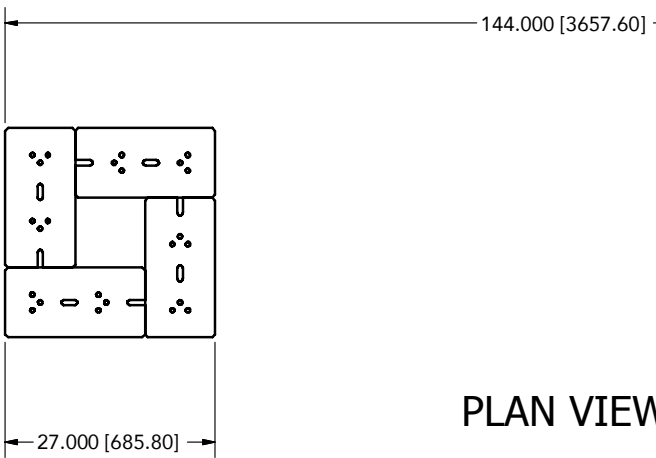

LENZA - 144 INCH SEAT WALL DESIGN - SINGLE PALLET NO CUT DESIGN **OUTDOOR LIVING DESIGNS**

NOTE:
1. WALL UNITS TO BE INSTALLED WITH CHANNEL ON THE BOTTOM SIDE
(PRODUCT IS TO BE INVERTED 180 DEGREES FROM FINISHED PALLET).

PLAN VIEW