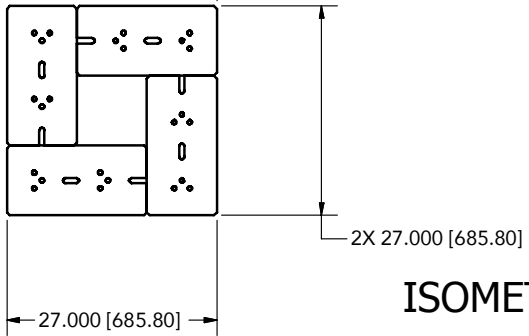

ISOMETRIC VIEW