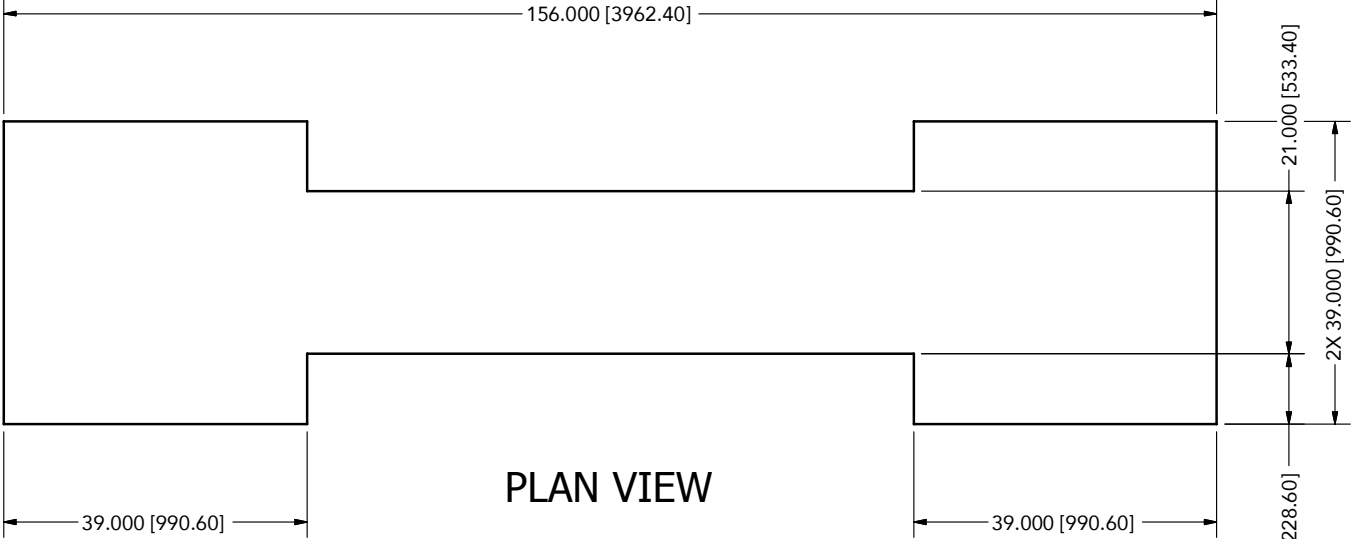

oberfieldsTM
A QUIKRETE® COMPANY

LENZA

144 SEAT WALL DESIGN - SINGLE PALLET NO CUT DESIGN

LENZA - 144 INCH SEAT WALL DESIGN - SINGLE PALLET NO CUT DESIGN OUTDOOR LIVING DESIGNS

ISOMETRIC VIEW

LENZA - 144 INCH SEAT WALL DESIGN - SINGLE PALLET NO CUT DESIGN

LENZA - 144 INCH SEAT WALL DESIGN - SINGLE PALLET NO CUT DESIGN **OUTDOOR LIVING DESIGNS**

PLAN VIEW

ISOMETRIC VIEW

FRONT ELEVATION VIEW

SIDE ELEVATION VIEW

LENZA 144 INCH SEAT WALL - FOUNDATION

LENZA - 144 INCH SEAT WALL DESIGN - SINGLE PALLET NO CUT DESIGN OUTDOOR LIVING DESIGNS

NOTE:
 1. WALL UNITS TO BE INSTALLED WITH CHANNEL ON THE BOTTOM SIDE
 (PRODUCT IS TO BE INVERTED 180 DEGREES FROM FINISHED PALLET).

PLAN VIEW

ISOMETRIC VIEW

FRONT ELEVATION VIEW

SIDE ELEVATION VIEW

LENZA 27 INCH SEAT WALL - 1st, 3rd AND 5th WALL COURSES