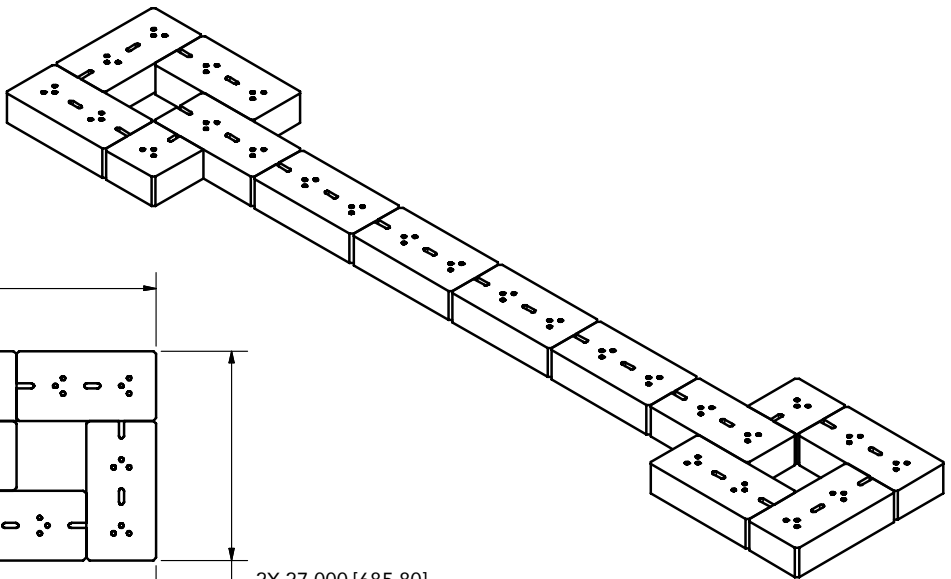

oberfieldsTM
A QUIKRETE® COMPANY

LENZA

144 SEAT WALL DESIGN - SINGLE PALLET NO CUT DESIGN

LENZA - 144 INCH SEAT WALL DESIGN - SINGLE PALLET NO CUT DESIGN OUTDOOR LIVING DESIGNS

ISOMETRIC VIEW

LENZA - 144 INCH SEAT WALL DESIGN - SINGLE PALLET NO CUT DESIGN

LENZA - 144 INCH SEAT WALL DESIGN - SINGLE PALLET NO CUT DESIGN **OUTDOOR LIVING DESIGNS**

PLAN VIEW

ISOMETRIC VIEW

FRONT ELEVATION VIEW

SIDE ELEVATION VIEW

LENZA 144 INCH SEAT WALL - FOUNDATION

LENZA - 144 INCH SEAT WALL DESIGN - SINGLE PALLET NO CUT DESIGN OUTDOOR LIVING DESIGNS

NOTE:
 1. WALL UNITS TO BE INSTALLED WITH CHANNEL ON THE BOTTOM SIDE
 (PRODUCT IS TO BE INVERTED 180 DEGREES FROM FINISHED PALLET).

PLAN VIEW

ISOMETRIC VIEW

FRONT ELEVATION VIEW

SIDE ELEVATION VIEW

LENZA 27 INCH SEAT WALL - 1st, 3rd AND 5th WALL COURSES