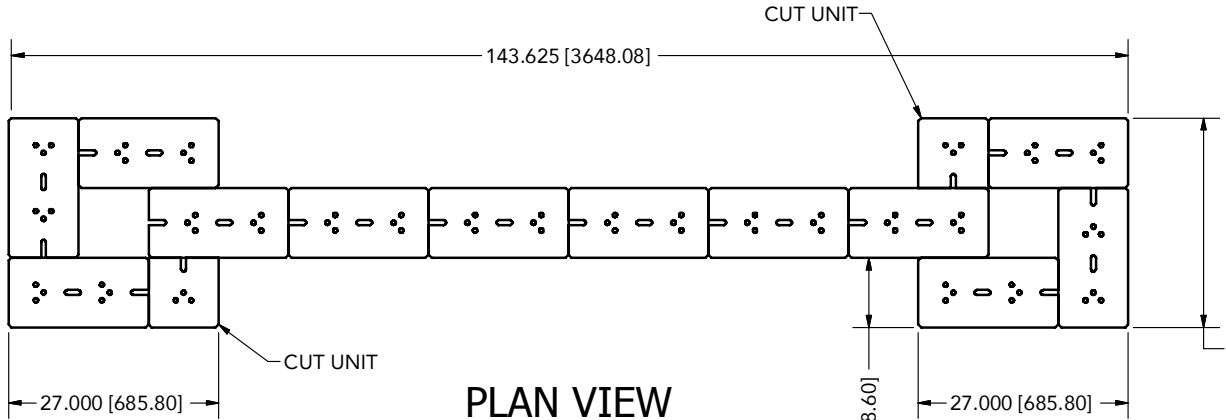

LENZA - 144 INCH SEAT WALL DESIGN - SINGLE PALLET NO CUT DESIGN **OUTDOOR LIVING DESIGNS**

PLAN VIEW

ISOMETRIC VIEW

FRONT ELEVATION VIEW

SIDE ELEVATION VIEW

LENZA 144 INCH SEAT WALL - FOUNDATION

LENZA - 144 INCH SEAT WALL DESIGN - SINGLE PALLET NO CUT DESIGN OUTDOOR LIVING DESIGNS

NOTE:
 1. WALL UNITS TO BE INSTALLED WITH CHANNEL ON THE BOTTOM SIDE
 (PRODUCT IS TO BE INVERTED 180 DEGREES FROM FINISHED PALLET).

PLAN VIEW

ISOMETRIC VIEW

FRONT ELEVATION VIEW

SIDE ELEVATION VIEW

LENZA 27 INCH SEAT WALL - 1st, 3rd AND 5th WALL COURSES