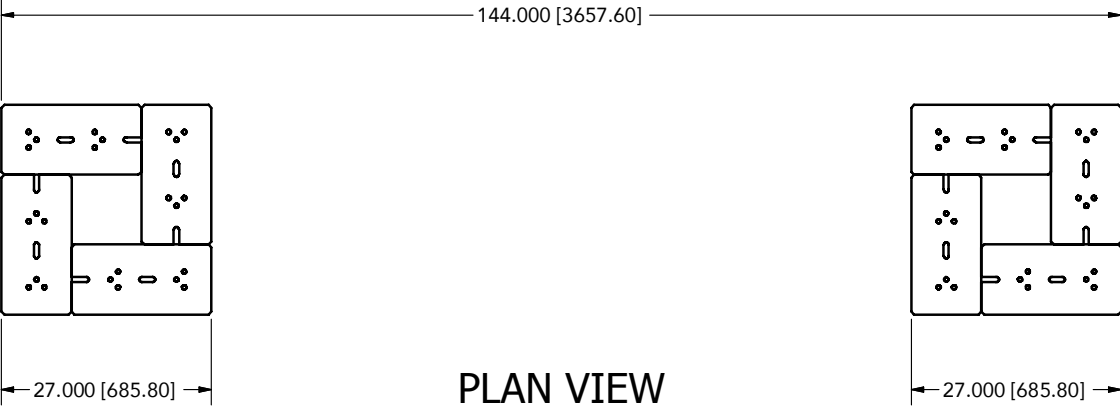

LENZA - 144 INCH SEAT WALL DESIGN - SINGLE PALLET NO CUT DESIGN **OUTDOOR LIVING DESIGNS**

NOTE:
1. WALL UNITS TO BE INSTALLED WITH CHANNEL ON THE BOTTOM SIDE
(PRODUCT IS TO BE INVERTED 180 DEGREES FROM FINISHED PALLET).

PLAN VIEW