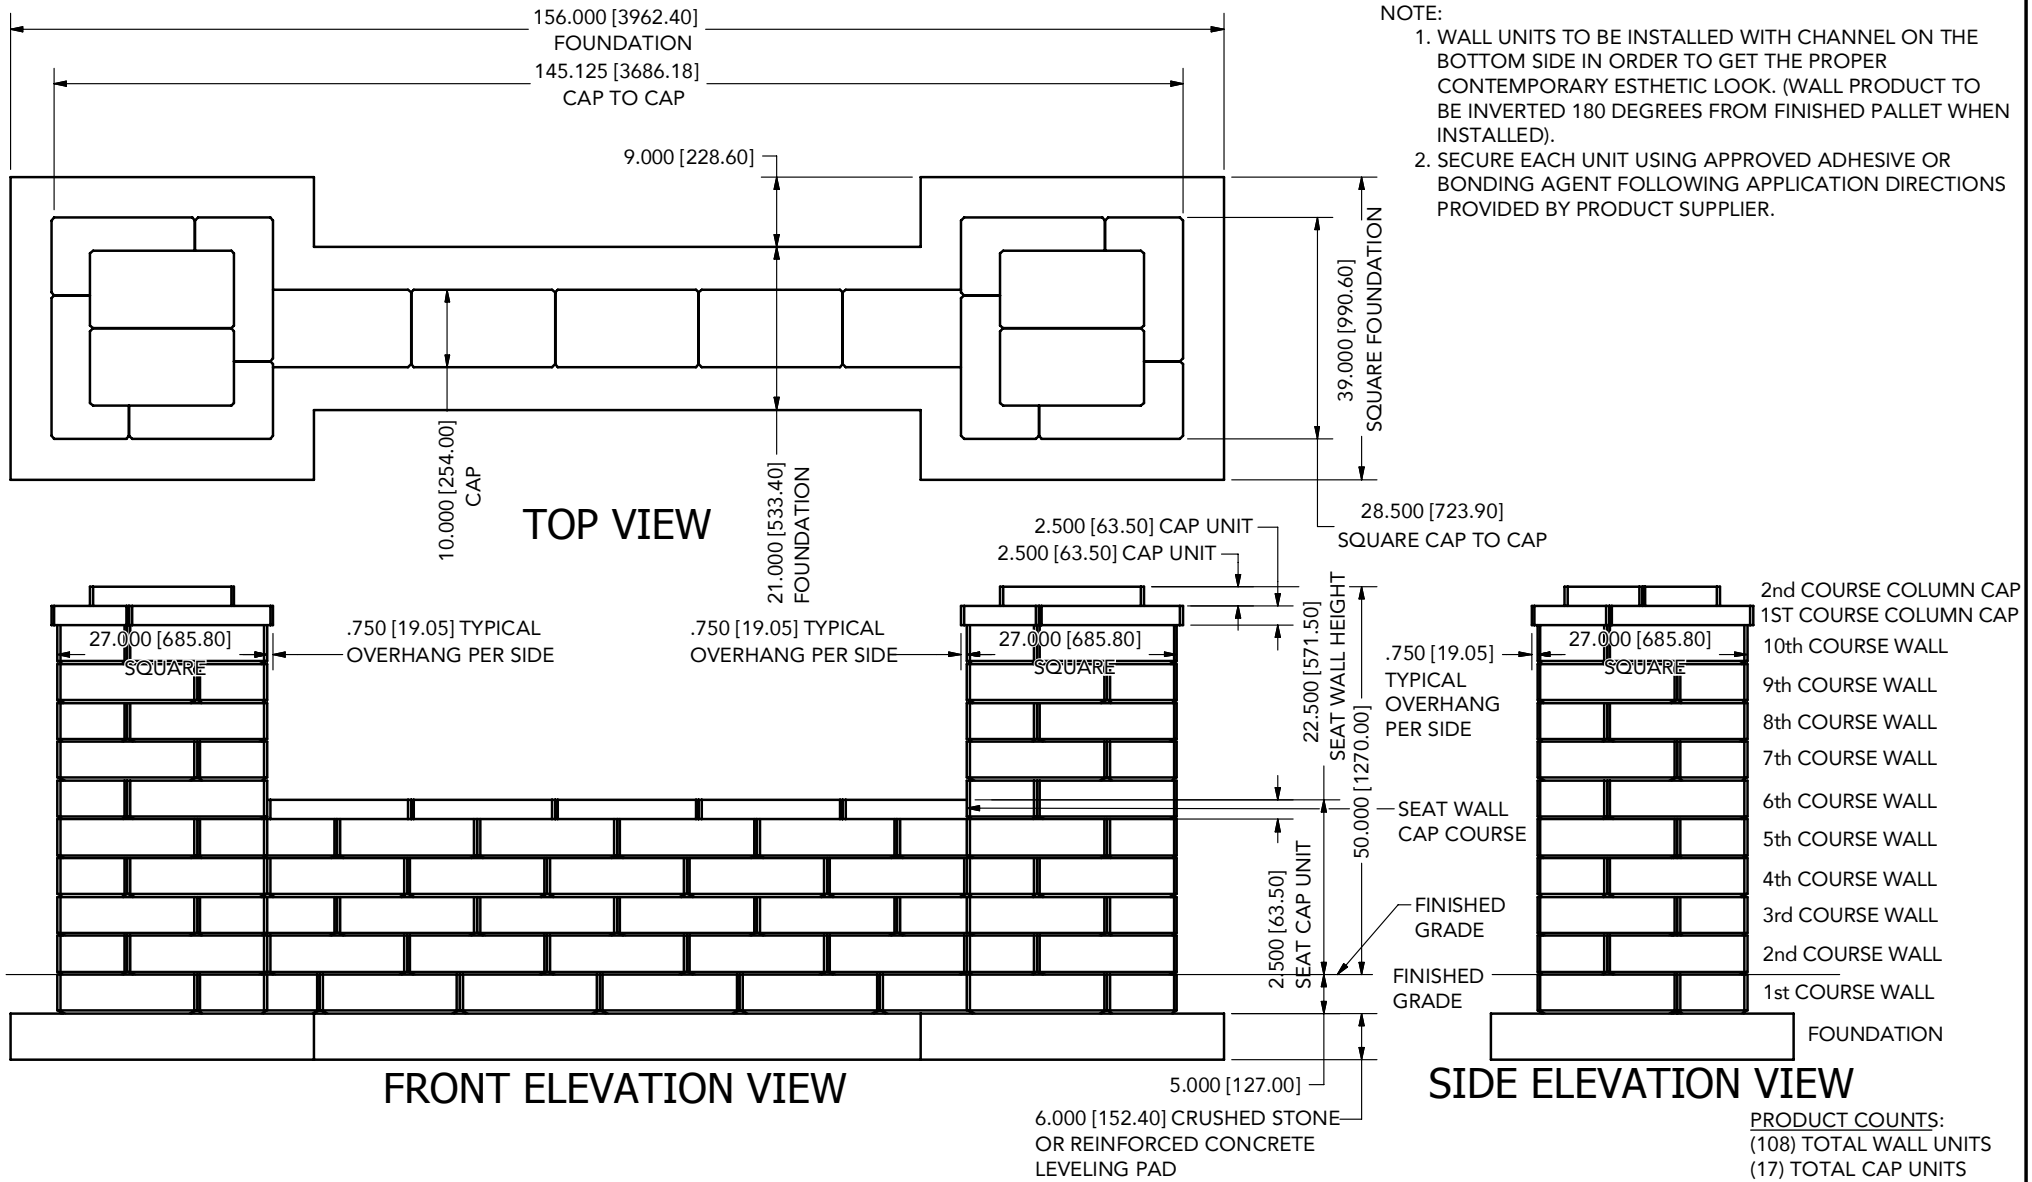

oberfieldsTM
A QUIKRETE® COMPANY

LENZA

144 SEAT WALL DESIGN - SINGLE PALLET NO CUT DESIGN

LENZA - 144 INCH SEAT WALL DESIGN - SINGLE PALLET NO CUT DESIGN OUTDOOR LIVING DESIGNS

ISOMETRIC VIEW

LENZA - 144 INCH SEAT WALL DESIGN - SINGLE PALLET NO CUT DESIGN

LENZA - 144 INCH SEAT WALL DESIGN - SINGLE PALLET NO CUT DESIGN **OUTDOOR LIVING DESIGNS**

PLAN VIEW

ISOMETRIC VIEW

FRONT ELEVATION VIEW

SIDE ELEVATION VIEW

LENZA 144 INCH SEAT WALL - FOUNDATION

LENZA - 144 INCH SEAT WALL DESIGN - SINGLE PALLET NO CUT DESIGN OUTDOOR LIVING DESIGNS

NOTE:
 1. WALL UNITS TO BE INSTALLED WITH CHANNEL ON THE BOTTOM SIDE
 (PRODUCT IS TO BE INVERTED 180 DEGREES FROM FINISHED PALLET).

PLAN VIEW

ISOMETRIC VIEW

FRONT ELEVATION VIEW

SIDE ELEVATION VIEW

LENZA 27 INCH SEAT WALL - 1st, 3rd AND 5th WALL COURSES

PRODUCT COUNTS:
 (14) TOTAL WALL UNITS

LENZA - 144 INCH SEAT WALL DESIGN - SINGLE PALLET NO CUT DESIGN OUTDOOR LIVING DESIGNS

NOTE:
 1. WALL UNITS TO BE INSTALLED WITH CHANNEL ON THE BOTTOM SIDE
 (PRODUCT IS TO BE INVERTED 180 DEGREES FROM FINISHED PALLET).