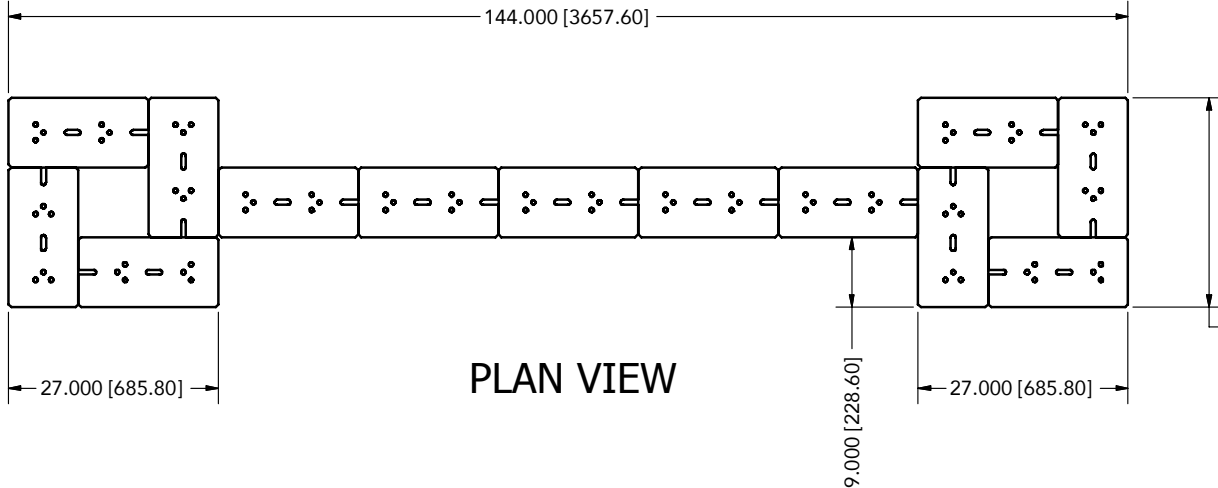

LENZA - 144 INCH SEAT WALL DESIGN - SINGLE PALLET NO CUT DESIGN OUTDOOR LIVING DESIGNS

NOTE:
1. WALL UNITS TO BE INSTALLED WITH CHANNEL ON THE BOTTOM SIDE
(PRODUCT IS TO BE INVERTED 180 DEGREES FROM FINISHED PALLET).

PLAN VIEW