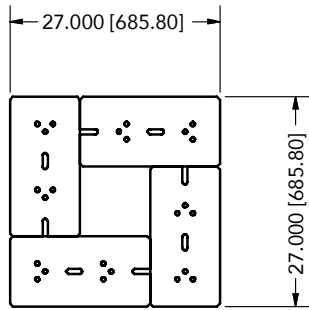

oberfieldsTM
A QUIKRETE® COMPANY

LENZA

27 INCH SQUARE COLUMN - SINGLE PALLET NO CUT DESIGN

LENZA - 27 INCH SQUARE COLUMN - SINGLE PALLET NO CUT DESIGN

OUTDOOR LIVING DESIGNS

TOP VIEW

FRONT ELEVATION VIEW

SIDE ELEVATION VIEW

NOTE:

1. WALL UNITS TO BE INSTALLED WITH CHANNEL ON THE BOTTOM SIDE IN ORDER TO GET THE PROPER CONTEMPORARY ESTHETIC LOOK. (WALL PRODUCT TO BE INVERTED 180 DEGREES FROM FINISHED PALLET WHEN INSTALLED).
2. SECURE EACH UNIT USING APPROVED ADHESIVE OR BONDING AGENT FOLLOWING APPLICATION DIRECTIONS PROVIDED BY PRODUCT SUPPLIER.

ISOMETRIC VIEW

PRODUCT COUNTS:
 (32) TOTAL WALL UNITS
 (6) TOTAL CAP UNITS

PLAN VIEW

ISOMETRIC VIEW

FRONT ELEVATION VIEW

SIDE ELEVATION VIEW

LENZA 27 INCH SQUARE COLUMN - FOUNDATION

NOTE:

- 1. WALL UNITS TO BE INSTALLED WITH CHANNEL ON THE BOTTOM SIDE (PRODUCT IS TO BE INVERTED 180 DEGREES FROM FINISHED PALLET).

PLAN VIEW

ISOMETRIC VIEW

FRONT ELEVATION VIEW

SIDE ELEVATION VIEW

PRODUCT COUNTS:
(4) TOTAL WALL UNITS