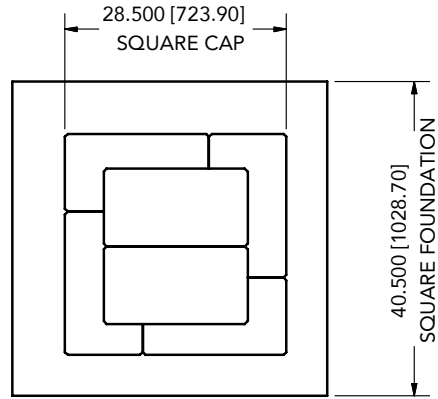

oberfieldsTM
A QUIKRETE® COMPANY

LENZA

27 INCH SQUARE COLUMN - SINGLE PALLET NO CUT DESIGN

LENZA - 27 INCH SQUARE COLUMN - SINGLE PALLET NO CUT DESIGN

OUTDOOR LIVING DESIGNS

TOP VIEW

FRONT ELEVATION VIEW

SIDE ELEVATION VIEW

NOTE:

1. WALL UNITS TO BE INSTALLED WITH CHANNEL ON THE BOTTOM SIDE IN ORDER TO GET THE PROPER CONTEMPORARY ESTHETIC LOOK. (WALL PRODUCT TO BE INVERTED 180 DEGREES FROM FINISHED PALLET WHEN INSTALLED).
2. SECURE EACH UNIT USING APPROVED ADHESIVE OR BONDING AGENT FOLLOWING APPLICATION DIRECTIONS PROVIDED BY PRODUCT SUPPLIER.

ISOMETRIC VIEW

PRODUCT COUNTS:
 (32) TOTAL WALL UNITS
 (6) TOTAL CAP UNITS

PLAN VIEW

ISOMETRIC VIEW

FRONT ELEVATION VIEW

SIDE ELEVATION VIEW

LENZA 27 INCH SQUARE COLUMN - FOUNDATION

NOTE:

PLAN VIEW

ISOMETRIC VIEW

FRONT ELEVATION VIEW

SIDE ELEVATION VIEW

PRODUCT COUNTS:
(4) TOTAL CAP UNITS

LENZA 27 INCH SQUARE COLUMN - 1st CAP COURSE

PLAN VIEW

ISOMETRIC VIEW