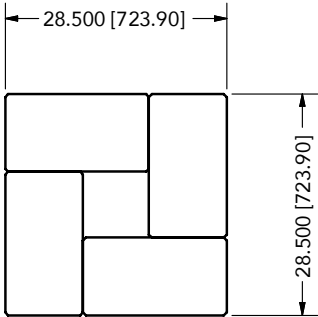

LENZA 27 INCH SQUARE COLUMN - 1st, 3rd, 5th & 7th WALL COURSES

NOTE:
1. WALL UNITS TO BE INSTALLED WITH CHANNEL ON THE BOTTOM SIDE
(PRODUCT IS TO BE INVERTED 180 DEGREES FROM FINISHED PALLET).

PLAN VIEW

ISOMETRIC VIEW

LENZA 27 INCH SQUARE COLUMN - 2nd, 4th, 6th & 8th WALL COURSES

FRONT ELEVATION VIEW

SIDE ELEVATION VIEW

PRODUCT COUNTS:
(4) TOTAL WALL UNITS

LENZA 27 INCH SQUARE COLUMN - 2nd, 4th, 6th, & 8th WALL COURSES

PLAN VIEW

ISOMETRIC VIEW

FRONT ELEVATION VIEW

SIDE ELEVATION VIEW

PRODUCT COUNTS:
(4) TOTAL CAP UNITS

LENZA 27 INCH SQUARE COLUMN - 1st CAP COURSE

PLAN VIEW

ISOMETRIC VIEW