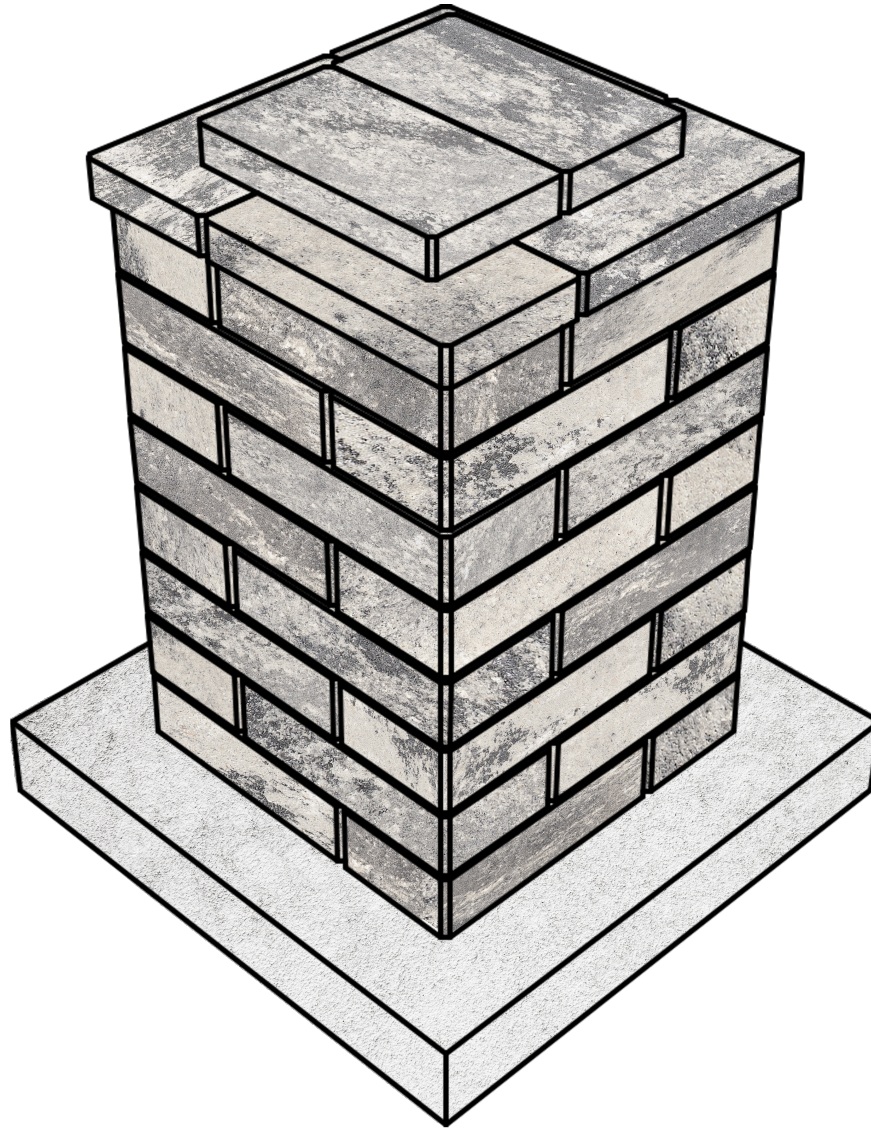

oberfieldsTM
A QUIKRETE® COMPANY

LENZA

27 INCH SQUARE COLUMN - SINGLE PALLET NO CUT DESIGN

LENZA - 27 INCH SQUARE COLUMN - SINGLE PALLET NO CUT DESIGN

OUTDOOR LIVING DESIGNS

TOP VIEW

FRONT ELEVATION VIEW

SIDE ELEVATION VIEW

NOTE:

1. WALL UNITS TO BE INSTALLED WITH CHANNEL ON THE BOTTOM SIDE IN ORDER TO GET THE PROPER CONTEMPORARY ESTHETIC LOOK. (WALL PRODUCT TO BE INVERTED 180 DEGREES FROM FINISHED PALLET WHEN INSTALLED).
2. SECURE EACH UNIT USING APPROVED ADHESIVE OR BONDING AGENT FOLLOWING APPLICATION DIRECTIONS PROVIDED BY PRODUCT SUPPLIER.

ISOMETRIC VIEW

PRODUCT COUNTS:
 (32) TOTAL WALL UNITS
 (6) TOTAL CAP UNITS

PLAN VIEW

ISOMETRIC VIEW

FRONT ELEVATION VIEW

SIDE ELEVATION VIEW

LENZA 27 INCH SQUARE COLUMN - FOUNDATION

NOTE:

- 1. WALL UNITS TO BE INSTALLED WITH CHANNEL ON THE BOTTOM SIDE (PRODUCT IS TO BE INVERTED 180 DEGREES FROM FINISHED PALLET).

PLAN VIEW

ISOMETRIC VIEW

FRONT ELEVATION VIEW

SIDE ELEVATION VIEW

PRODUCT COUNTS:
(4) TOTAL WALL UNITS