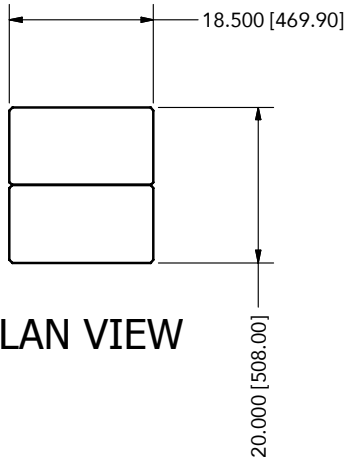

ISOMETRIC VIEW

LENZA 27 INCH SQUARE COLUMN - 2nd, 4th, 6th & 8th WALL COURSES

FRONT ELEVATION VIEW

SIDE ELEVATION VIEW

PRODUCT COUNTS:
(4) TOTAL WALL UNITS

LENZA 27 INCH SQUARE COLUMN - 2nd, 4th, 6th, & 8th WALL COURSES

PLAN VIEW

ISOMETRIC VIEW

FRONT ELEVATION VIEW

SIDE ELEVATION VIEW

PRODUCT COUNTS:
(4) TOTAL CAP UNITS

LENZA 27 INCH SQUARE COLUMN - 1st CAP COURSE

PLAN VIEW

ISOMETRIC VIEW

FRONT ELEVATION VIEW

SIDE ELEVATION VIEW

PRODUCT COUNTS:
(2) TOTAL CAP UNITS

LENZA 27 INCH SQUARE COLUMN - 2nd CAP COURSE