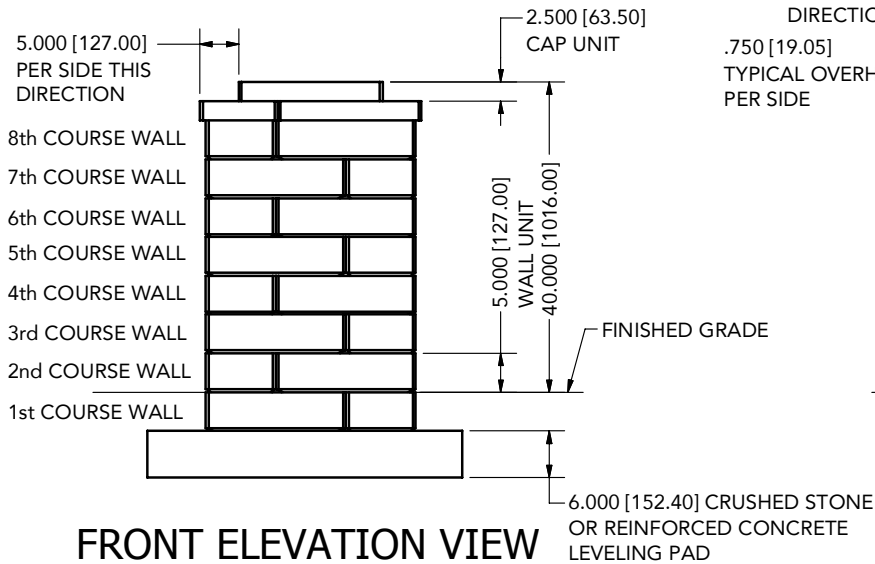

oberfieldsTM
A QUIKRETE® COMPANY

LENZA

27 INCH SQUARE COLUMN - SINGLE PALLET NO CUT DESIGN

LENZA - 27 INCH SQUARE COLUMN - SINGLE PALLET NO CUT DESIGN

OUTDOOR LIVING DESIGNS

TOP VIEW

FRONT ELEVATION VIEW

SIDE ELEVATION VIEW

NOTE:

1. WALL UNITS TO BE INSTALLED WITH CHANNEL ON THE BOTTOM SIDE IN ORDER TO GET THE PROPER CONTEMPORARY ESTHETIC LOOK. (WALL PRODUCT TO BE INVERTED 180 DEGREES FROM FINISHED PALLET WHEN INSTALLED).
2. SECURE EACH UNIT USING APPROVED ADHESIVE OR BONDING AGENT FOLLOWING APPLICATION DIRECTIONS PROVIDED BY PRODUCT SUPPLIER.

ISOMETRIC VIEW

PRODUCT COUNTS:
 (32) TOTAL WALL UNITS
 (6) TOTAL CAP UNITS

PLAN VIEW

ISOMETRIC VIEW

FRONT ELEVATION VIEW

SIDE ELEVATION VIEW

LENZA 27 INCH SQUARE COLUMN - FOUNDATION

NOTE:

- 1. WALL UNITS TO BE INSTALLED WITH CHANNEL ON THE BOTTOM SIDE (PRODUCT IS TO BE INVERTED 180 DEGREES FROM FINISHED PALLET).

PLAN VIEW

ISOMETRIC VIEW

FRONT ELEVATION VIEW

SIDE ELEVATION VIEW

PRODUCT COUNTS:
(4) TOTAL WALL UNITS