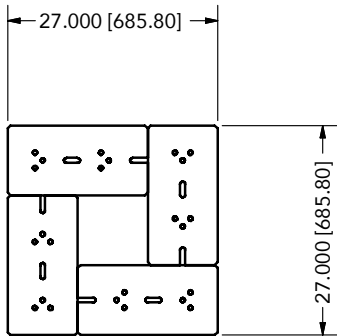

ISOMETRIC VIEW

PRODUCT COUNTS:
 (32) TOTAL WALL UNITS
 (6) TOTAL CAP UNITS

PLAN VIEW

ISOMETRIC VIEW

FRONT ELEVATION VIEW

SIDE ELEVATION VIEW

LENZA 27 INCH SQUARE COLUMN - FOUNDATION

NOTE:

- 1. WALL UNITS TO BE INSTALLED WITH CHANNEL ON THE BOTTOM SIDE (PRODUCT IS TO BE INVERTED 180 DEGREES FROM FINISHED PALLET).

PLAN VIEW

ISOMETRIC VIEW

FRONT ELEVATION VIEW

SIDE ELEVATION VIEW

PRODUCT COUNTS:
(4) TOTAL WALL UNITS

LENZA 27 INCH SQUARE COLUMN - 1st, 3rd, 5th & 7th WALL COURSES

NOTE:
1. WALL UNITS TO BE INSTALLED WITH CHANNEL ON THE BOTTOM SIDE
(PRODUCT IS TO BE INVERTED 180 DEGREES FROM FINISHED PALLET).

PLAN VIEW

ISOMETRIC VIEW

LENZA 27 INCH SQUARE COLUMN - 2nd, 4th, 6th & 8th WALL COURSES

FRONT ELEVATION VIEW

SIDE ELEVATION VIEW

PRODUCT COUNTS:
(4) TOTAL WALL UNITS

LENZA 27 INCH SQUARE COLUMN - 2nd, 4th, 6th, & 8th WALL COURSES