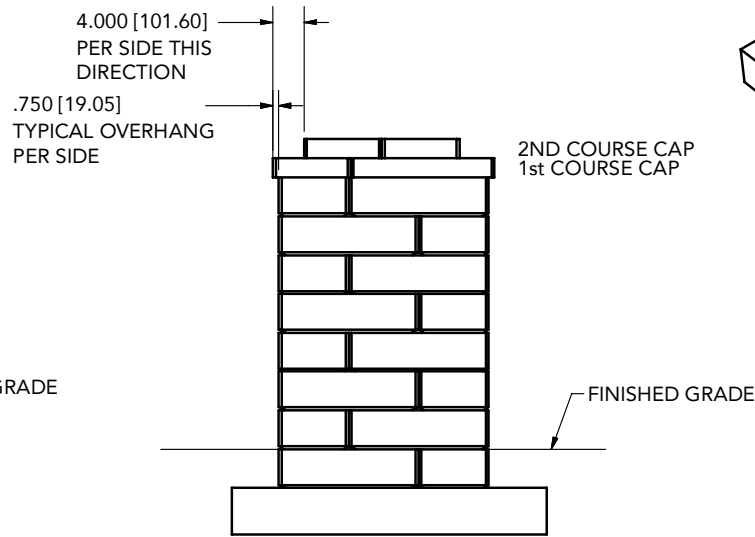

oberfieldsTM
A QUIKRETE® COMPANY

LENZA

27 INCH SQUARE COLUMN - SINGLE PALLET NO CUT DESIGN

LENZA - 27 INCH SQUARE COLUMN - SINGLE PALLET NO CUT DESIGN

OUTDOOR LIVING DESIGNS

TOP VIEW

FRONT ELEVATION VIEW

SIDE ELEVATION VIEW

NOTE:

1. WALL UNITS TO BE INSTALLED WITH CHANNEL ON THE BOTTOM SIDE IN ORDER TO GET THE PROPER CONTEMPORARY ESTHETIC LOOK. (WALL PRODUCT TO BE INVERTED 180 DEGREES FROM FINISHED PALLET WHEN INSTALLED).
2. SECURE EACH UNIT USING APPROVED ADHESIVE OR BONDING AGENT FOLLOWING APPLICATION DIRECTIONS PROVIDED BY PRODUCT SUPPLIER.

ISOMETRIC VIEW

PRODUCT COUNTS:
 (32) TOTAL WALL UNITS
 (6) TOTAL CAP UNITS

PLAN VIEW

ISOMETRIC VIEW

FRONT ELEVATION VIEW

SIDE ELEVATION VIEW

LENZA 27 INCH SQUARE COLUMN - FOUNDATION

NOTE:

- 1. WALL UNITS TO BE INSTALLED WITH CHANNEL ON THE BOTTOM SIDE (PRODUCT IS TO BE INVERTED 180 DEGREES FROM FINISHED PALLET).

PLAN VIEW

ISOMETRIC VIEW

FRONT ELEVATION VIEW

SIDE ELEVATION VIEW

PRODUCT COUNTS:
(4) TOTAL WALL UNITS