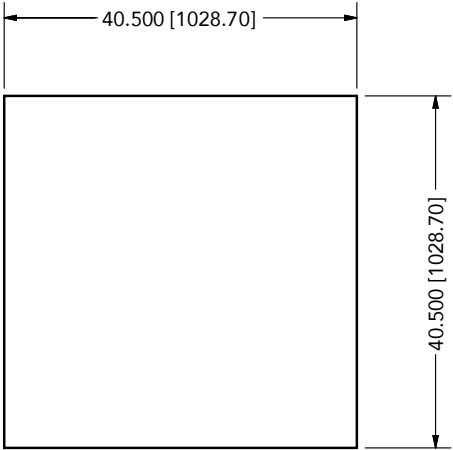

oberfieldsTM
A QUIKRETE® COMPANY

LENZA

27 INCH SQUARE COLUMN - SINGLE PALLET NO CUT DESIGN

LENZA - 27 INCH SQUARE COLUMN - SINGLE PALLET NO CUT DESIGN

OUTDOOR LIVING DESIGNS

TOP VIEW

FRONT ELEVATION VIEW

SIDE ELEVATION VIEW

NOTE:

1. WALL UNITS TO BE INSTALLED WITH CHANNEL ON THE BOTTOM SIDE IN ORDER TO GET THE PROPER CONTEMPORARY ESTHETIC LOOK. (WALL PRODUCT TO BE INVERTED 180 DEGREES FROM FINISHED PALLET WHEN INSTALLED).
2. SECURE EACH UNIT USING APPROVED ADHESIVE OR BONDING AGENT FOLLOWING APPLICATION DIRECTIONS PROVIDED BY PRODUCT SUPPLIER.

ISOMETRIC VIEW

PRODUCT COUNTS:
 (32) TOTAL WALL UNITS
 (6) TOTAL CAP UNITS

PLAN VIEW

ISOMETRIC VIEW

FRONT ELEVATION VIEW

SIDE ELEVATION VIEW

LENZA 27 INCH SQUARE COLUMN - FOUNDATION

NOTE:

PLAN VIEW

ISOMETRIC VIEW

FRONT ELEVATION VIEW

SIDE ELEVATION VIEW

PRODUCT COUNTS:
(4) TOTAL CAP UNITS

LENZA 27 INCH SQUARE COLUMN - 1st CAP COURSE

PLAN VIEW

ISOMETRIC VIEW