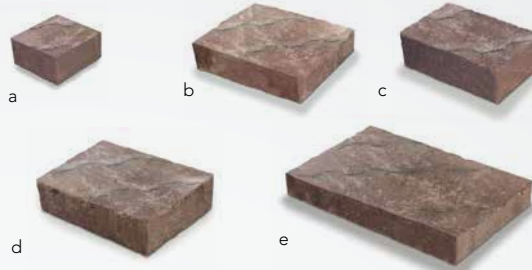

FLINT RIDGE®

Our new Flint Ridge® line incorporates random shapes and varying slate top textures to give added dimension and texture. Available in three nature-inspired shades, Flint Ridge® combines the character of natural stone with the proven durability of concrete.

DesignPAVE®

PREMIUM
CONCRETE
PAVERS

FLINT RIDGE®

PRODUCT SPECS

- a) Flint Ridge® Small Square – 5 1/2" x 5 1/2"
- b) Flint Ridge® Large Square – 11" x 11"
- c) Flint Ridge® Standard Rectangle – 8 1/4" x 5 1/2"
- d) Flint Ridge® Large Rectangle – 11" x 8 1/4"
- e) Flint Ridge® Jumbo Rectangle – 16 1/2" x 11"

All Flint Ridge® pavers are 2 3/4" thick

APPLICATIONS

Pedestrian or light vehicular traffic, residential driveways, patios, borders and swimming pool decks.

INSTALLATION PATTERNS

Muster D 40% Small Sq. 60% Standard Rec.	Muster K 28% Small Sq. 72% Standard Rec.	3 Piece Random 21% Large Rec. 46% Standard Rec. 33% Small Sq.	6 Piece Random 30% Jumbo Rec. 18% Large Rec. 20% Standard Rec. 19% Large Sq. 13% Small Sq.	Jumbo Muster K 28% Large Sq. 72% Jumbo Rec.
--	--	--	---	---

PACKAGING INFO

PRODUCT	WEIGHT PER SQ. FT.	UNITS PER SQ. FT.	UNITS PER BAND	UNITS PER CUBE	WEIGHT PER CUBE	SQ. FT. PER UNIT	SQ. FT. PER BAND	SQ. FT. PER CUBE	COLORS STOCKED
Small Square	32.0	4.76	48	384	2592	0.21	10.08	81	Canyon Creek, Earth, Flagstone
Standard Rectangle	32.0	3.17	48	288	2912	0.32	15.36	91	Canyon Creek, Earth, Flagstone
Large Rectangle	32.0	1.58	32	128	2592	0.63	20.16	81	Canyon Creek, Earth, Flagstone
Large Square	32.0	1.19	24	96	2592	0.84	20.16	81	Canyon Creek, Earth, Flagstone
Jumbo Rectangle	32.0	0.79	16	64	2592	1.27	20.32	81	Canyon Creek, Earth, Flagstone
Flat Top Charcoal Standard Rectangle	32.0	3.17	48	288	2912	0.32	15.36	91	Charcoal
Vintage Flat Top Standard Rectangle	32.0	3.17	48	288	2912	0.32	15.36	91	Charcoal