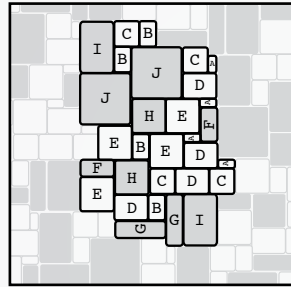

GRAND LIFESTYLE[®]

This larger scaled paver is a five-piece system with random sizes and tumbled edges.

DesignPAVE[®]

PREMIUM
CONCRETE
PAVERS

GRAND LIFESTYLE®

 PAVERS
 DesignPAVE

PRODUCT SPECS

- f) **Grand Lifestyle® F** - 5¹⁵/₁₆" x 11¹⁵/₁₆"
- g) **Grand Lifestyle® G** - 5¹⁵/₁₆" x 17¹⁵/₁₆"
- h) **Grand Lifestyle® H** - 11¹⁵/₁₆" x 11¹⁵/₁₆"
- i) **Grand Lifestyle® I** - 11¹⁵/₁₆" x 17¹⁵/₁₆"
- j) **Grand Lifestyle® J** - 17¹⁵/₁₆" x 17¹⁵/₁₆"

All Grand Lifestyle® pavers are 2³/₄" thick
 All Grand Lifestyle® pavers are sold by layer
 or cube, not by piece.

Packaged Together

APPLICATIONS

Pedestrian or light vehicular traffic, residential driveways, patios,
 borders and swimming pool decks.

PATTERNS

Pattern 1

Pattern 2
 Combination Lifestyle & Grand Lifestyle

LAYER CONFIGURATION:

PACKAGING INFO

PRODUCT	SF PER LAYER	LAYERS PER CUBE	WT PER CUBE	SF PER CUBE	COLORS STOCKED
Lifestyle-F	12.33	8	3330	98.64	Haven, Oasis, Serenity, Timeless
Lifestyle-G	12.33	8	3330	98.64	Haven, Oasis, Serenity, Timeless
Lifestyle-H	12.33	8	3330	98.64	Haven, Oasis, Serenity, Timeless
Lifestyle-I	12.33	8	3330	98.64	Haven, Oasis, Serenity, Timeless
Lifestyle-J	12.33	8	3330	98.64	Haven, Oasis, Serenity, Timeless