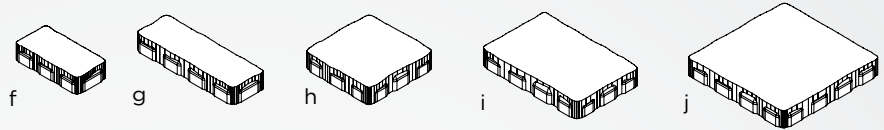

GRAND LIFESTYLE[®]

This larger scaled paver is a five-piece system with random sizes and tumbled edges.

DesignPAVE[®]

PREMIUM
CONCRETE
PAVERS

GRAND LIFESTYLE®

 PAVERS
 DesignPAVE

PRODUCT SPECS

- f) **Grand Lifestyle® F** - 5¹⁵/₁₆" x 11¹⁵/₁₆"
- g) **Grand Lifestyle® G** - 5¹⁵/₁₆" x 17¹⁵/₁₆"
- h) **Grand Lifestyle® H** - 11¹⁵/₁₆" x 11¹⁵/₁₆"
- i) **Grand Lifestyle® I** - 11¹⁵/₁₆" x 17¹⁵/₁₆"
- j) **Grand Lifestyle® J** - 17¹⁵/₁₆" x 17¹⁵/₁₆"

All Grand Lifestyle® pavers are 2³/₄" thick
 All Grand Lifestyle® pavers are sold by layer
 or cube, not by piece.

Packaged Together

APPLICATIONS

Pedestrian or light vehicular traffic, residential driveways, patios,
 borders and swimming pool decks.

PATTERNS

Pattern 1

Pattern 2
 Combination Lifestyle & Grand Lifestyle

LAYER CONFIGURATION:

PACKAGING INFO

PRODUCT	SF PER LAYER	LAYERS PER CUBE	WT PER CUBE	SF PER CUBE	COLORS STOCKED
Lifestyle-F	12.33	8	3330	98.64	Haven, Oasis, Serenity, Timeless
Lifestyle-G	12.33	8	3330	98.64	Haven, Oasis, Serenity, Timeless
Lifestyle-H	12.33	8	3330	98.64	Haven, Oasis, Serenity, Timeless
Lifestyle-I	12.33	8	3330	98.64	Haven, Oasis, Serenity, Timeless
Lifestyle-J	12.33	8	3330	98.64	Haven, Oasis, Serenity, Timeless