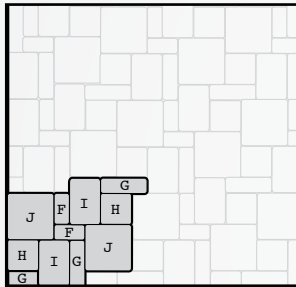

GRAND LIFESTYLE[®]

This larger scaled paver is a five-piece system with random sizes and tumbled edges.

DesignPAVE[®]

PREMIUM
CONCRETE
PAVERS

GRAND LIFESTYLE®

 PAVERS
 DesignPAVE

PRODUCT SPECS

- f) **Grand Lifestyle® F** - 5¹⁵/₁₆" x 11¹⁵/₁₆"
- g) **Grand Lifestyle® G** - 5¹⁵/₁₆" x 17¹⁵/₁₆"
- h) **Grand Lifestyle® H** - 11¹⁵/₁₆" x 11¹⁵/₁₆"
- i) **Grand Lifestyle® I** - 11¹⁵/₁₆" x 17¹⁵/₁₆"
- j) **Grand Lifestyle® J** - 17¹⁵/₁₆" x 17¹⁵/₁₆"

All Grand Lifestyle® pavers are 2³/₄" thick
 All Grand Lifestyle® pavers are sold by layer
 or cube, not by piece.

Packaged Together

APPLICATIONS

Pedestrian or light vehicular traffic, residential driveways, patios,
 borders and swimming pool decks.

PATTERNS

Pattern 1

Pattern 2
 Combination Lifestyle & Grand Lifestyle

LAYER CONFIGURATION:

PACKAGING INFO

PRODUCT	SF PER LAYER	LAYERS PER CUBE	WT PER CUBE	SF PER CUBE	COLORS STOCKED
Lifestyle-F	12.33	8	3330	98.64	Haven, Oasis, Serenity, Timeless
Lifestyle-G	12.33	8	3330	98.64	Haven, Oasis, Serenity, Timeless
Lifestyle-H	12.33	8	3330	98.64	Haven, Oasis, Serenity, Timeless
Lifestyle-I	12.33	8	3330	98.64	Haven, Oasis, Serenity, Timeless
Lifestyle-J	12.33	8	3330	98.64	Haven, Oasis, Serenity, Timeless