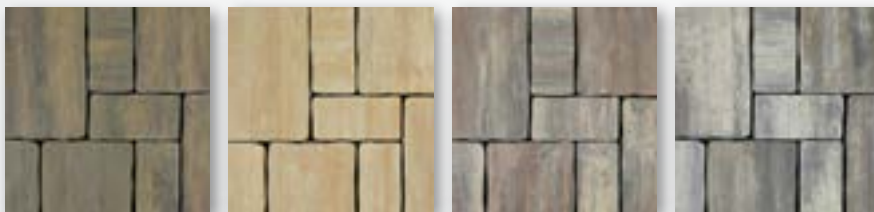

COLORS

Haven   Oasis   Serenity   Timeless

OBERFIELDS