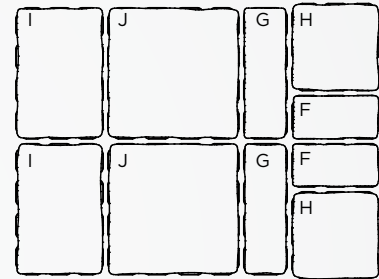

PATTERNS

Pattern 1

Pattern 2
 Combination Lifestyle & Grand Lifestyle

LAYER CONFIGURATION:

PACKAGING INFO

PRODUCT	SF PER LAYER	LAYERS PER CUBE	WT PER CUBE	SF PER CUBE	COLORS STOCKED
Lifestyle-F	12.33	8	3330	98.64	Haven, Oasis, Serenity, Timeless
Lifestyle-G	12.33	8	3330	98.64	Haven, Oasis, Serenity, Timeless
Lifestyle-H	12.33	8	3330	98.64	Haven, Oasis, Serenity, Timeless
Lifestyle-I	12.33	8	3330	98.64	Haven, Oasis, Serenity, Timeless
Lifestyle-J	12.33	8	3330	98.64	Haven, Oasis, Serenity, Timeless

Note: Due to variations in printing, color selections should always be chosen from actual product samples.
 Textured paver and patio stone surfaces require a buffer between the plate compactor and the paver surface to prevent scuffing.