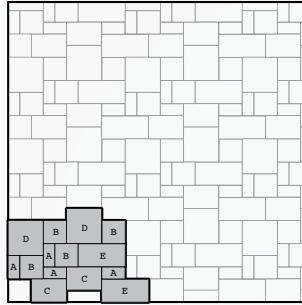

All Tranquility® pavers are 2 3/4" thick
 All Tranquility® pavers are sold by layer or cube, not by piece.

APPLICATIONS

Pedestrian or light vehicular traffic, residential driveways, patios, borders and swimming pool decks.

PATTERNS:

Pattern 1

Pattern 2

LAYER CONFIGURATION:

PACKAGING INFO

PRODUCT	SF PER LAYER	LAYERS PER CUBE	WT PER CUBE	SF PER CUBE	COLORS STOCKED
Tranquility® A	10.77	8.00	2910	86.16	Calm, Haven, Oasis, Serenity, Timeless
Tranquility® B	10.77	8.00	2910	86.16	Calm, Haven, Oasis, Serenity, Timeless
Tranquility® C	10.77	8.00	2910	86.16	Calm, Haven, Oasis, Serenity, Timeless
Tranquility® D	10.77	8.00	2910	86.16	Calm, Haven, Oasis, Serenity, Timeless
Tranquility® E	10.77	8.00	2910	86.16	Calm, Haven, Oasis, Serenity, Timeless