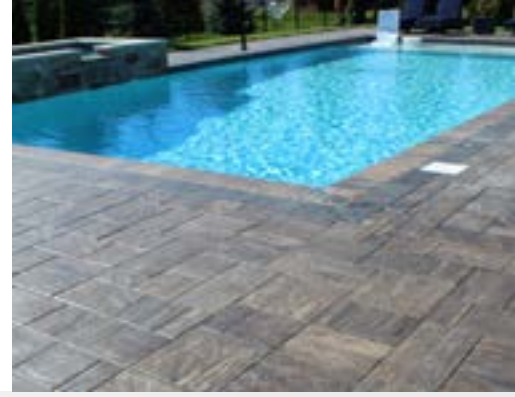

TRANQUILITY®

Tranquility pavers evoke crisp, clean lines that are reminiscent of cut Mosaic tile. Their subtly textured face-mix appearance and non-slip surface lends a contemporary feel.

DESIGN PAVE®

PREMIUM
CONCRETE
PAVERS

All Tranquility® pavers are 2 3/4" thick
 All Tranquility® pavers are sold by layer or cube, not by piece.

APPLICATIONS

Pedestrian or light vehicular traffic, residential driveways, patios, borders and swimming pool decks.