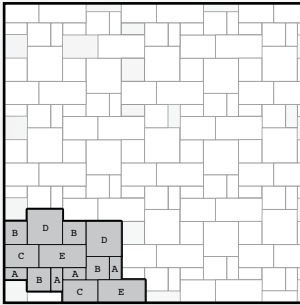

PATTERNS:

Pattern 1