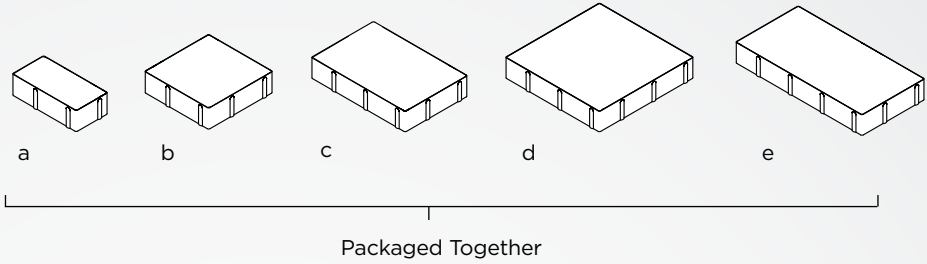

TRANQUILITY®

PAVERS

DesignPAVE

PRODUCT SPECS

- a) **Tranquility® A** - 9 1/4" x 4 5/8"
- b) **Tranquility® B** - 9 1/4" x 9 1/4"
- c) **Tranquility® C** - 14" x 9 3/4"
- d) **Tranquility® D** - 14" x 14"
- e) **Tranquility® E** - 18 1/4" x 9 3/4"

All Tranquility® pavers are 2 3/4" thick
 All Tranquility® pavers are sold by layer or cube, not by piece.

APPLICATIONS

Pedestrian or light vehicular traffic, residential driveways, patios, borders and swimming pool decks.

PATTERNS:

Pattern 1

Pattern 2

LAYER CONFIGURATION:

PACKAGING INFO

PRODUCT	SF PER LAYER	LAYERS PER CUBE	WT PER CUBE	SF PER CUBE	COLORS STOCKED
Tranquility® A	10.77	8.00	2910	86.16	Calm, Haven, Oasis, Serenity, Timeless
Tranquility® B	10.77	8.00	2910	86.16	Calm, Haven, Oasis, Serenity, Timeless
Tranquility® C	10.77	8.00	2910	86.16	Calm, Haven, Oasis, Serenity, Timeless
Tranquility® D	10.77	8.00	2910	86.16	Calm, Haven, Oasis, Serenity, Timeless
Tranquility® E	10.77	8.00	2910	86.16	Calm, Haven, Oasis, Serenity, Timeless