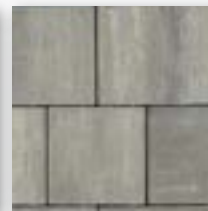

Timeless

OBERFIELDS