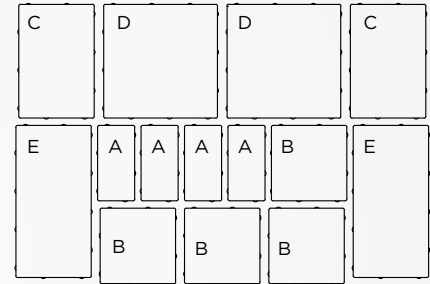

PATTERNS:

Pattern 1

Pattern 2

LAYER CONFIGURATION:

PACKAGING INFO

PRODUCT	SF PER LAYER	LAYERS PER CUBE	WT PER CUBE	SF PER CUBE	COLORS STOCKED
Tranquility® A	10.77	8.00	2910	86.16	Calm, Haven, Oasis, Serenity, Timeless
Tranquility® B	10.77	8.00	2910	86.16	Calm, Haven, Oasis, Serenity, Timeless
Tranquility® C	10.77	8.00	2910	86.16	Calm, Haven, Oasis, Serenity, Timeless
Tranquility® D	10.77	8.00	2910	86.16	Calm, Haven, Oasis, Serenity, Timeless
Tranquility® E	10.77	8.00	2910	86.16	Calm, Haven, Oasis, Serenity, Timeless

Note: Due to variations in printing, color selections should always be chosen from actual product samples. Textured paver and patio stone surfaces require a buffer between the plate compactor and the paver surface to prevent scuffing.