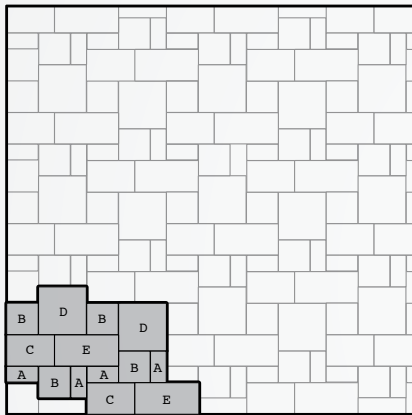

PATTERNS:

Pattern 1