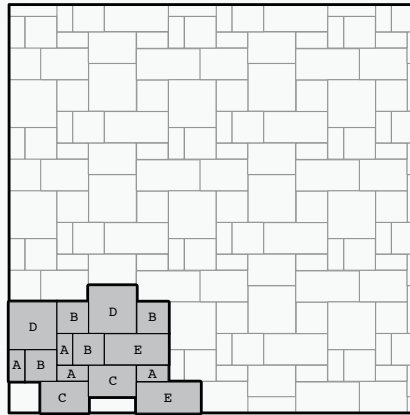

## PRODUCT SPECS

- a) **Tranquility A** – 9<sup>1</sup>/<sub>4</sub>" x 4<sup>5</sup>/<sub>8</sub>"
- b) **Tranquility B** – 9<sup>1</sup>/<sub>4</sub>" x 9<sup>1</sup>/<sub>4</sub>"
- c) **Tranquility C** – 14" x 9<sup>3</sup>/<sub>4</sub>"
- d) **Tranquility D** – 14" x 14"
- e) **Tranquility E** – 18<sup>1</sup>/<sub>4</sub>" x 9<sup>3</sup>/<sub>4</sub>"

All Tranquility pavers are 2<sup>3</sup>/<sub>4</sub>" thick  
 All Tranquility pavers are sold by layer or cube, not by piece.

## APPLICATIONS

Pedestrian or light vehicular traffic, residential driveways, patios, borders and swimming pool decks.

## PATTERNS:

Pattern 1

Pattern 2