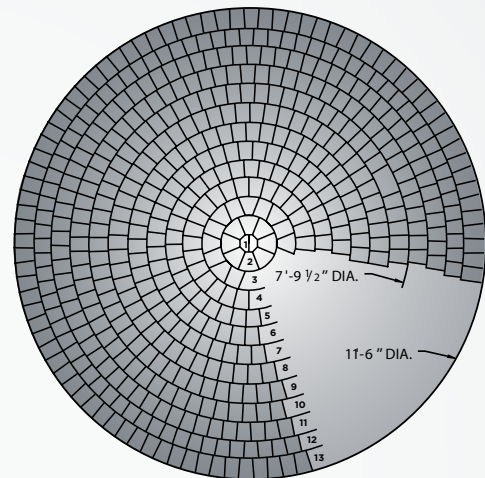

DesignPAVE®

PREMIUM
CONCRETE
PAVERS

VINTAGE BELHAVEN® & VINTAGE BELHAVEN® CIRCLE

PRODUCT SPECS

- a) Vintage Belhaven® Small Square – 5 1/2" x 5 1/2"
 - b) Vintage Belhaven® Large Square – 11" x 11"
 - c) Vintage Belhaven® Small Rectangle – 5 1/2" x 2 3/4"
 - d) Vintage Belhaven® Standard Rectangle – 8 1/4" x 5 1/2"
 - e) Vintage Belhaven® Large Rectangle – 11" x 8 1/4"
 - f) Vintage Belhaven® Jumbo Rectangle – 16 1/2" x 11"
 - g) Vintage Belhaven® Circle System – Circle Center, Small Circle Paver, Large Circle Paver and Rectangle Circle Paver. **SPECIAL ORDER.**
- All Belhaven® pavers are 2 3/4" thick.

APPLICATIONS

Pedestrian or light vehicular traffic, residential driveways, patios, borders and swimming pool decks.

INSTALLATION PATTERN

Muster D
40% Small Sq.
60% Standard Rec.

Muster K
28% Small Sq.
72% Standard Rec.

3 Piece Random
51% Standard Rec.
11% Small Rec.
38% Small Sq.

6 Piece Random
29% Jumbo Rec.
17% Large Rec.
18% Standard Rec.
7% Small Rec.
18% Large Sq.
11% Small Sq.

See page 52 for Vintage Belhaven Circle Diagram

PACKAGING INFO

PRODUCT	WEIGHT PER SQ. FT.	UNITS PER SQ. FT.	UNITS PER BAND	UNITS PER CUBE	WEIGHT PER CUBE	SQ. FT. PER UNIT	SQ. FT. PER BAND	SQ. FT. PER CUBE	COLORS STOCKED
Small Square	32.0	4.76	48	384	2592	0.21	10.08	81	Canyon Creek, Earth, Flagstone
Large Square	32.0	1.19	24	96	2592	0.84	20.16	81	Canyon Creek, Earth, Flagstone
Small Rectangle	32.0	9.52	96	768	2592	0.11	10.56	81	Canyon Creek, Earth, Flagstone
Standard Rectangle	32.0	3.17	48	288	2912	0.32	15.36	91	Canyon Creek, Charcoal, Earth, Flagstone
Large Rectangle	32.0	1.58	32	128	2592	0.63	20.16	81	Canyon Creek, Earth, Flagstone
Jumbo Rectangle	32.0	0.79	16	64	2592	1.27	20.32	81	Canyon Creek, Earth, Flagstone
Circle	32.0	N/A	N/A	704	3520	Varies	N/A	110	Non-Stock
Flat Top Charcoal Standard Rectangle	32.0	3.17	48	288	2912	0.32	15.36	91	Charcoal
Vintage Flat Top Standard Rectangle	32.0	3.17	48	288	2912	0.32	15.36	91	Charcoal