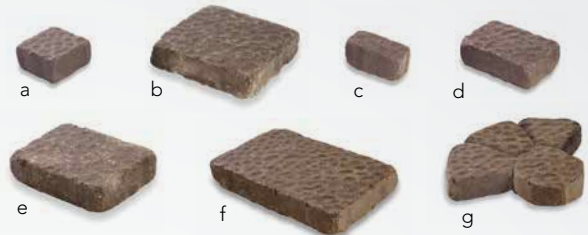

VINTAGE BELHAVEN®

Vintage Belhaven® pavers are perfect for the discerning homeowner that values the rustic, weathered appearance of cobblestones with the versatility of various sizes and textures. Vintage Belhaven® Pavers are a collection of six various size pavers that have a weathered surface enhanced by slightly chiseled edges. Its many modular sizes make it easy to create unique and interesting patterns for any application.

DesignPAVE®

PREMIUM
CONCRETE
PAVERS

VINTAGE BELHAVEN® & VINTAGE BELHAVEN® CIRCLE

PRODUCT SPECS

- a) Vintage Belhaven® Small Square – 5 1/2" x 5 1/2"
 - b) Vintage Belhaven® Large Square – 11" x 11"
 - c) Vintage Belhaven® Small Rectangle – 5 1/2" x 2 3/4"
 - d) Vintage Belhaven® Standard Rectangle – 8 1/4" x 5 1/2"
 - e) Vintage Belhaven® Large Rectangle – 11" x 8 1/4"
 - f) Vintage Belhaven® Jumbo Rectangle – 16 1/2" x 11"
 - g) Vintage Belhaven® Circle System – Circle Center, Small Circle Paver, Large Circle Paver and Rectangle Circle Paver. **SPECIAL ORDER.**
- All Belhaven® pavers are 2 3/4" thick.

COLORS

Vintage Canyon Creek Blend

Vintage Earth Blend

Vintage Flagstone Blend

BANDING AND ACCENTS

Flat Top Charcoal (Standard Rectangle only)

Vintage Flat Top Charcoal (Standard Rectangle only)