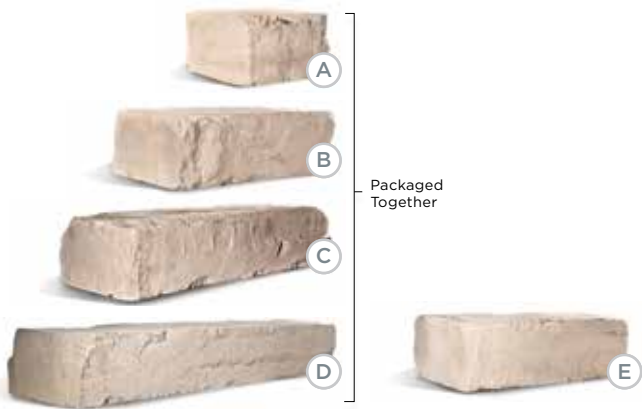

- (A) Rosetta® Kodah Wall - 12" x 10.5" x 6"
- (B) Rosetta® Kodah Wall - 21" x 10.5" x 6"
- (C) Rosetta® Kodah Wall - 30" x 10.5" x 6"
- (D) Rosetta® Kodah Wall - 42" x 10.5" x 6"
- (E) Rosetta® Kodah Wall Corner - 21" x 10.5" x 6"