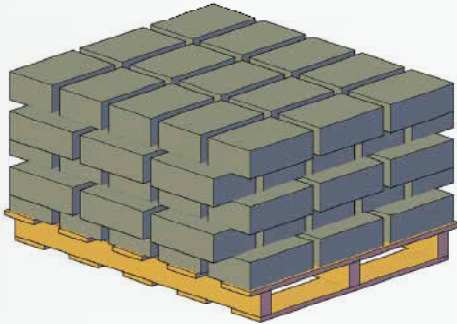

# ROSETTA® DIMENSIONAL WALL

## PRODUCT SPECS

- a) Dimensional Wall Straight Block – 12" x 8" x 4"
- b) Dimensional Wall Wedge Block – 12" x 8" x 4"

### Dimensional Straight Pallet

- 75 pieces / pallet
- 28# / piece
- 2100# / pallet