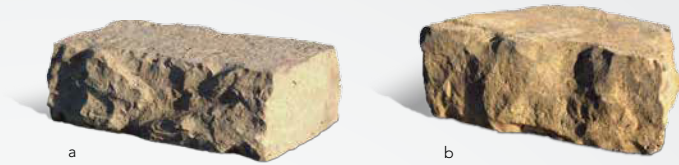

APPLICATIONS

Garden walls, freestanding walls, columns and edging.