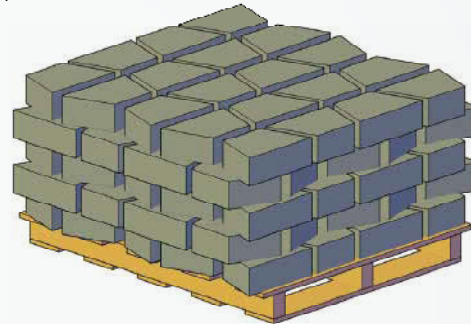

Dimensional Wedge Pallet

- 100 pieces / pallet
- 20# / piece
- 2000# / pallet