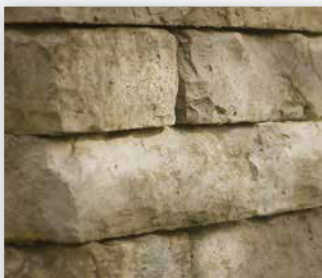

COLORS

Cuyahoga Blend