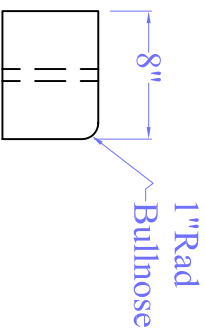

*** Bullnose on outside of radius

Type: 10' Radius
Outside Curve
Curb
Width: 8"
Height: 6"
Length: 48"
Number of Molds Available: 1

Item Number:
P209000000000000
Mold Number:
10' Rad Outside Curb

No.	Revision/Phase	Date

Prepared and Printed by:
Oberfield's, INC
1165 Alum Creek Dr.
Columbus, OH 43209
800-845-7644

Oberfield Precast
Concrete

Part	Part
4-28-06	
1" = 1'-0"	