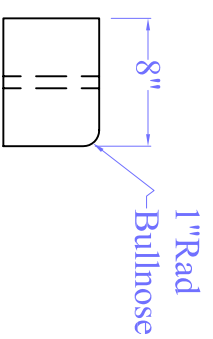

\*\*\* Bullnose on outside of radius

Type: 15' Radius  
Outside Curve  
Curbing  
Width: 8"  
Height: 6"  
Length: 48"  
Number of Molds Available: 1

Item Number:  
P210000000000000  
Mold Number:  
15' Rad Outside Curb

**Oberfield's, Inc.**  
1165 Alum Creek Dr.  
Columbus, OH 43209  
800-845-7644

Oberfield Precast  
Concrete

Part # 428-06  
1" = 1'-0"