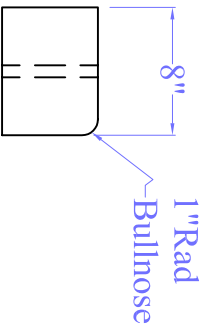

\*\*\* Bullnose on outside of radius

Type: 18" Radius  
Outside Curve  
Curb  
Width: 8"  
Height: 6"  
Length: 48"  
Number of Molds Available: 1

Item Number:  
P211000000000000  
Mold Number:  
18" Rad Outside Curb

No.	Revision/Phase	Date

**Prepared and Printed:**  
Oberfield's, INC  
1165 Alum Creek Dr.  
Columbus, OH 43209  
800-845-7644

Oberfield Precast  
Concrete

Part	Part
4-28-06	
1" = 1'-0"	