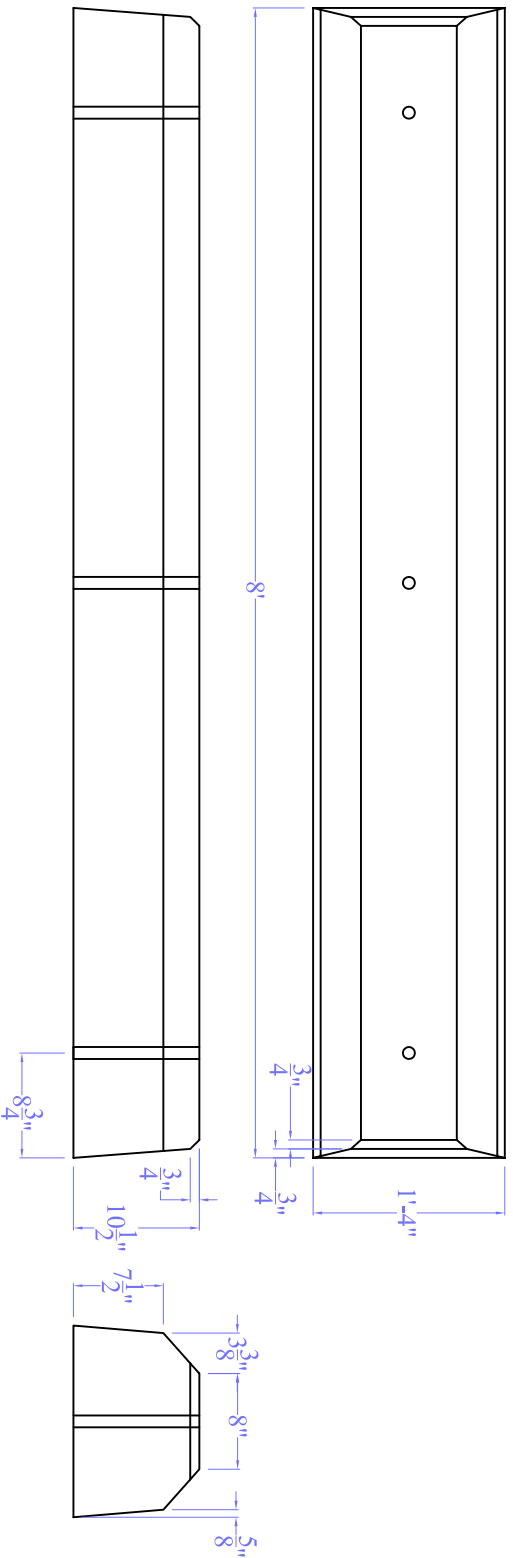

Type: 8' Jumbo
Parking Block

Width: 16"

Height: 10 3/4"

Length: 96"

Number of Molds
Available: 6

Item Number:
P804800000000000

Mold Number:
8' Jumbo Parking Block

No.	Revision/Issue	Date

For Sales and Orders
 Oberfield's, INC
 1165 Alum Creek Dr.
 Columbus, OH 43209
 800-845-7644

Oberfield Precast
 Concrete

Part	Material
±10.06	
±1" = 1'-0"	